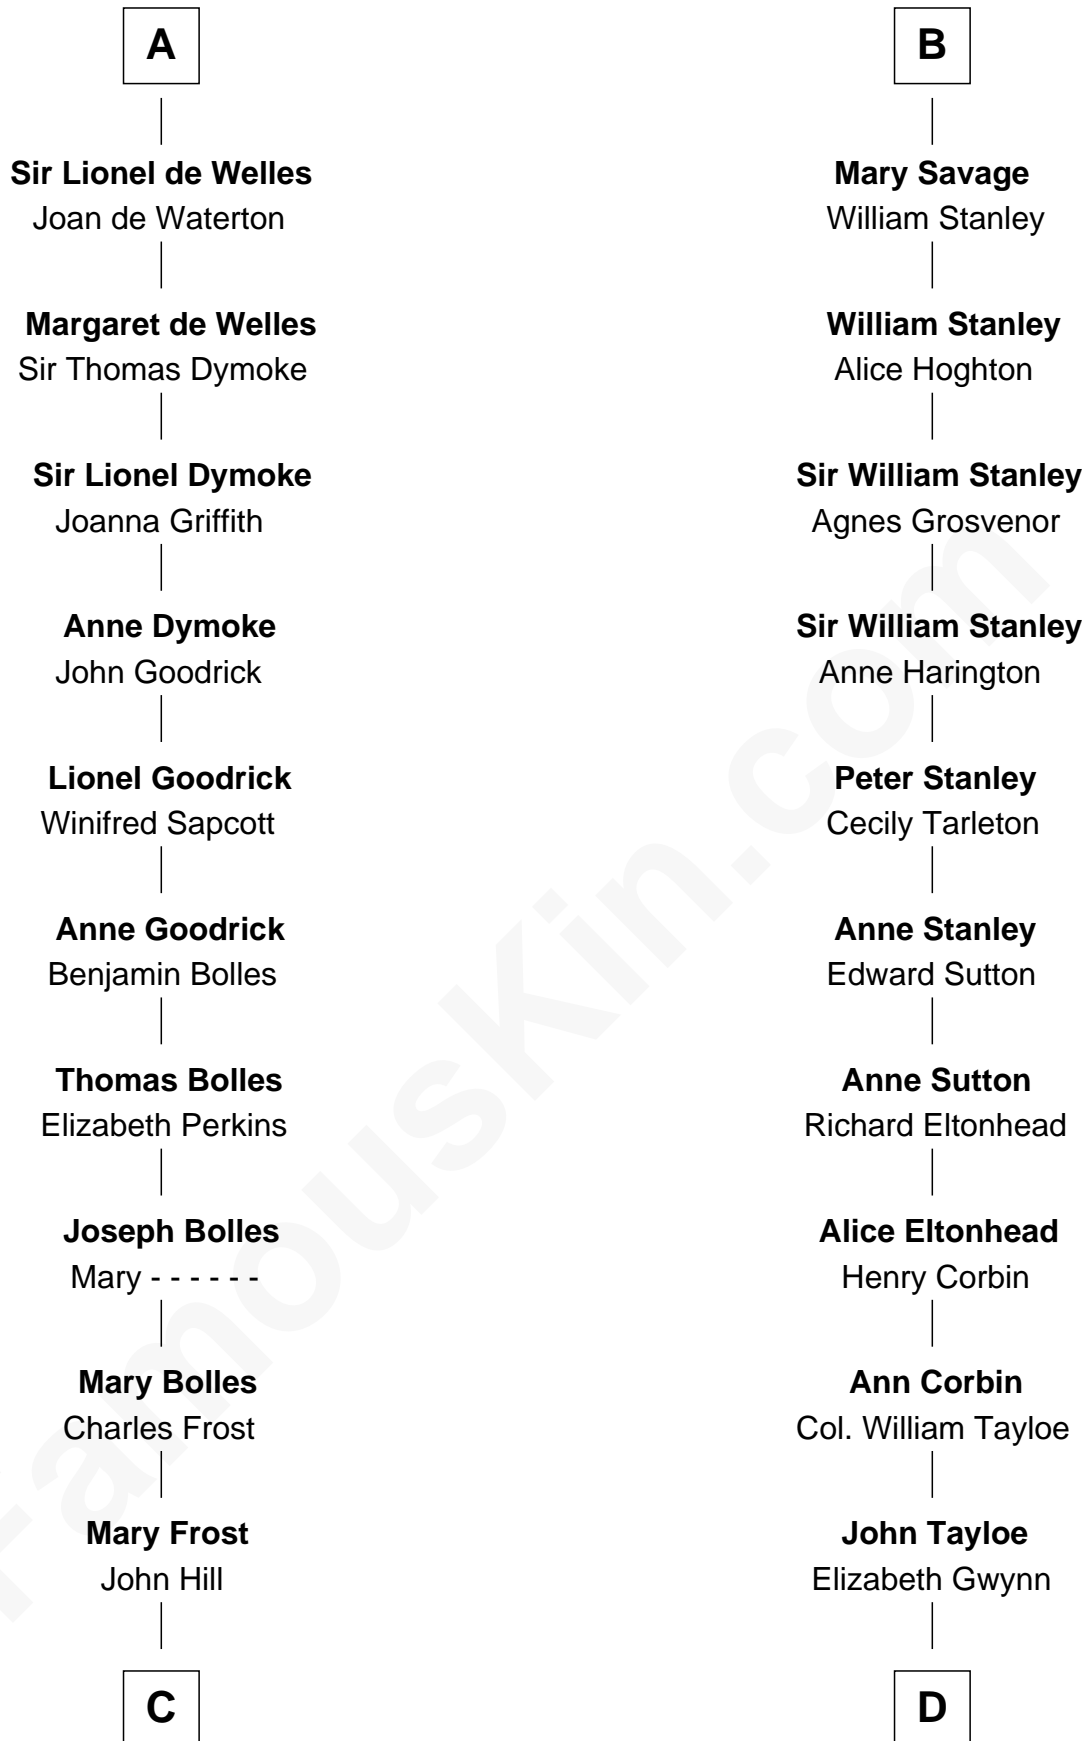

# FamousKin.com Relationship Chart of

**Ichabod Goodwin**

*27th Governor of New Hampshire*

19th cousin 1 time removed of

**Edward Lloyd V**

*13th Governor of Maryland*

**C**

**Elisha Hill**  
Mary Plaisted

**Hannah Hill**  
Dominicus Goodwin

**Samuel Goodwin**  
Anna Thompson Gerrish

**Ichabod Goodwin**  
*27th Governor of New Hampshire*

**D**

**John Tayloe**  
Rebecca Plater

**Elizabeth Tayloe**  
Col. Edward Lloyd

**Edward Lloyd V**  
*13th Governor of Maryland*

FamousKin.com