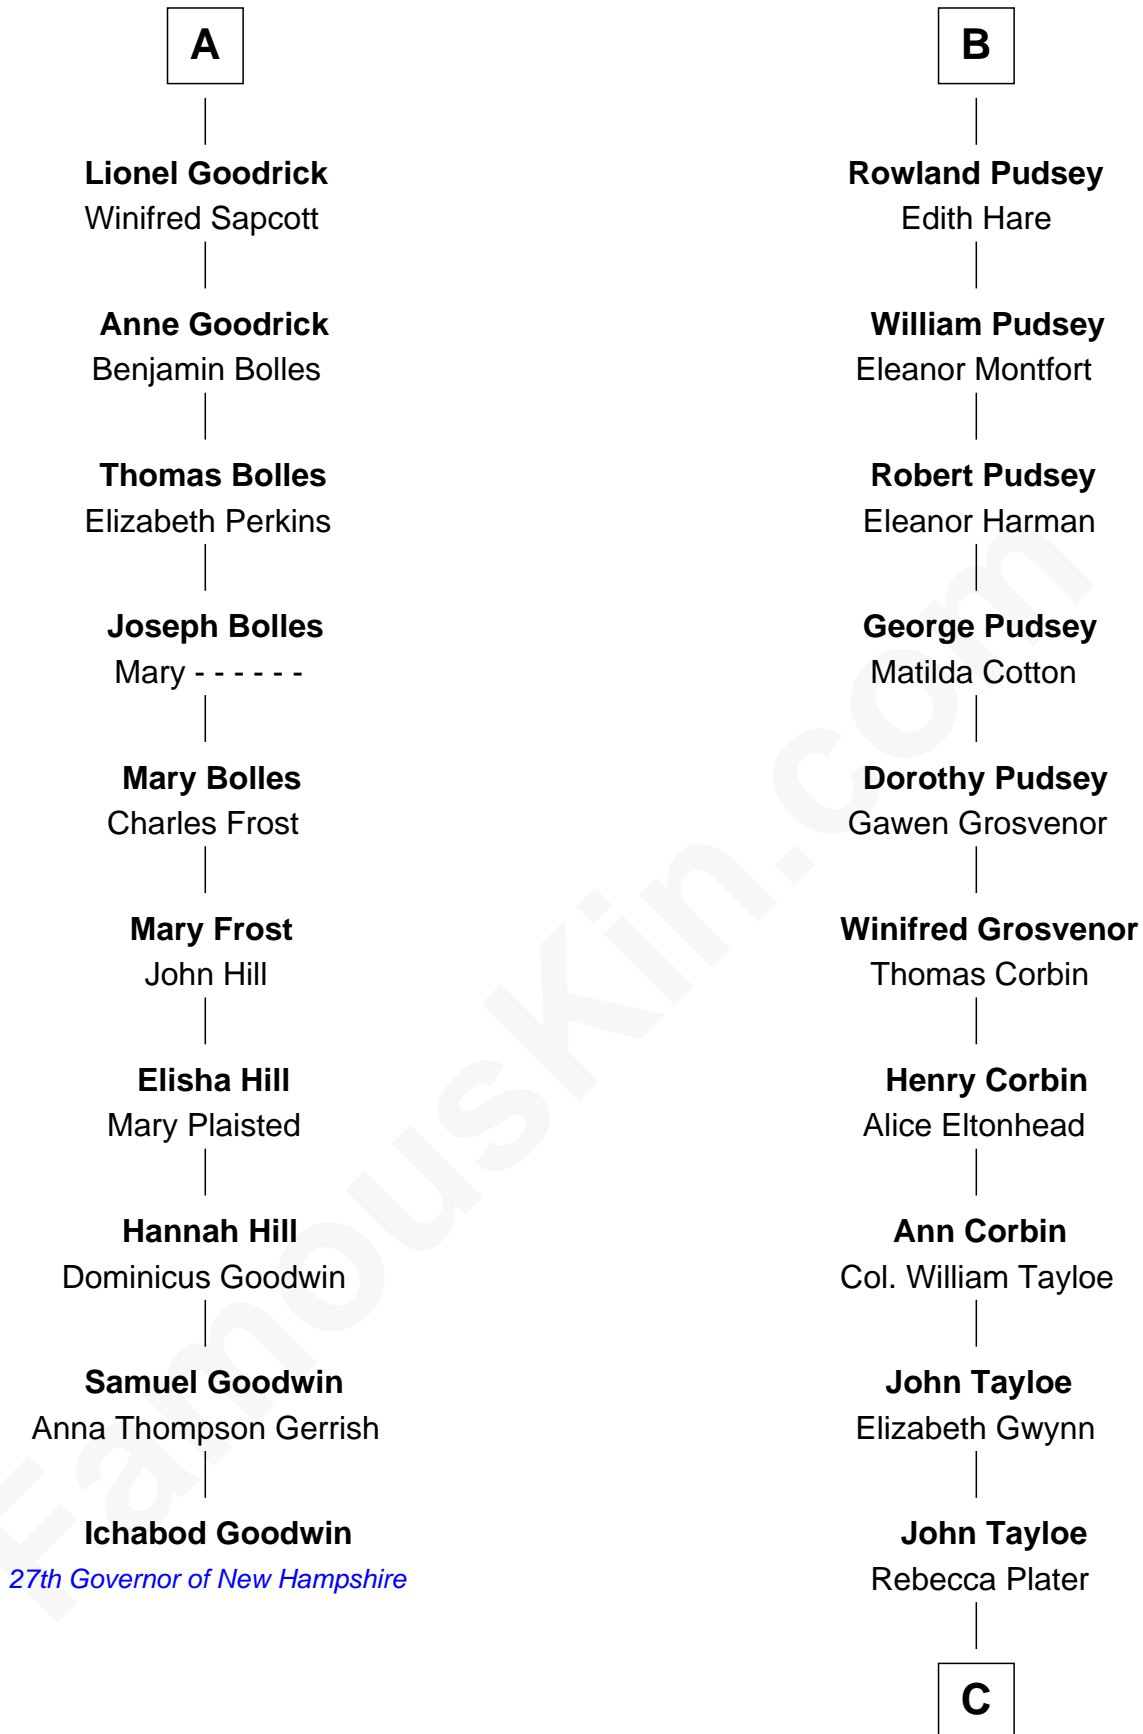

FamousKin.com Relationship Chart of

Ichabod Goodwin

27th Governor of New Hampshire

16th cousin 2 times removed of

Edward Lloyd V

13th Governor of Maryland

Sir Geoffrey le Scrope

Ivetta de Ros

C

Elizabeth Tayloe
Col. Edward Lloyd

Edward Lloyd V
13th Governor of Maryland

FamousKin.com