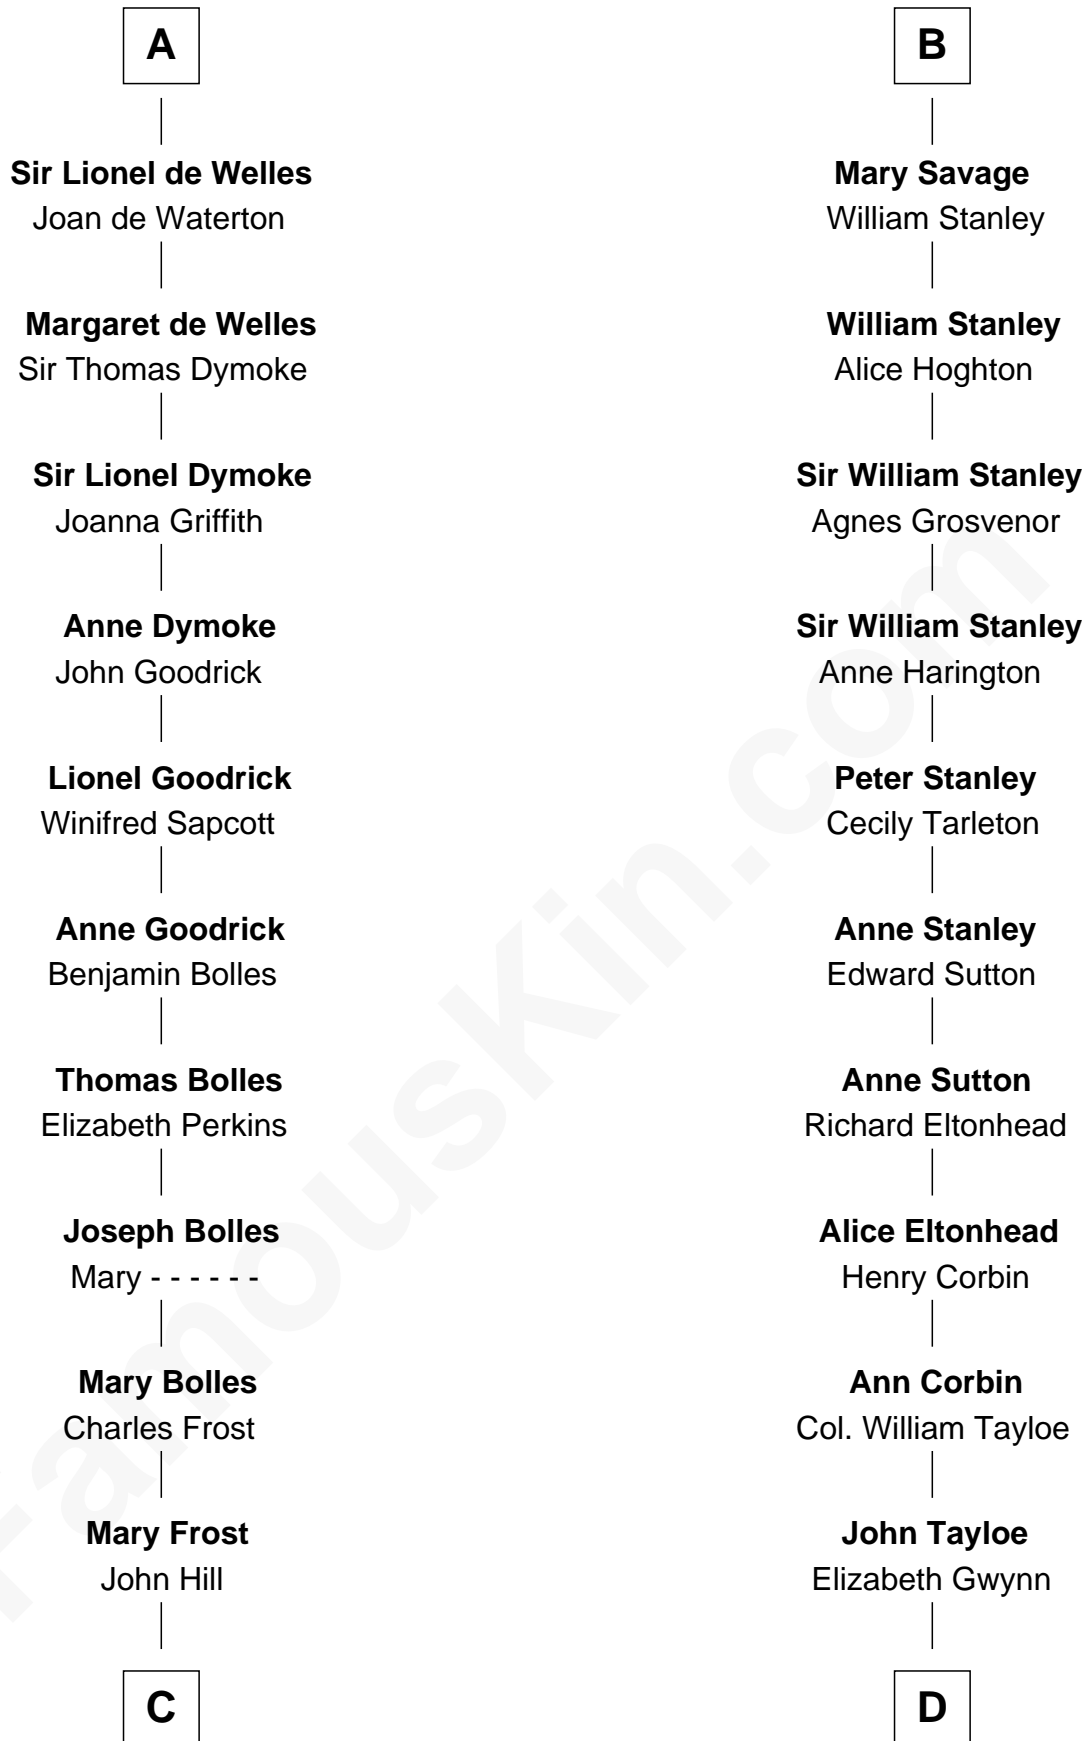

FamousKin.com Relationship Chart of

Ichabod Goodwin

27th Governor of New Hampshire

19th cousin 1 time removed of

Edward Lloyd V

13th Governor of Maryland

Sir William Longespee

Ela of Salisbury

C

Elisha Hill
Mary Plaisted

Hannah Hill
Dominicus Goodwin

Samuel Goodwin
Anna Thompson Gerrish

Ichabod Goodwin
27th Governor of New Hampshire

D

John Tayloe
Rebecca Plater

Elizabeth Tayloe
Col. Edward Lloyd

Edward Lloyd V
13th Governor of Maryland

FamousKin.com