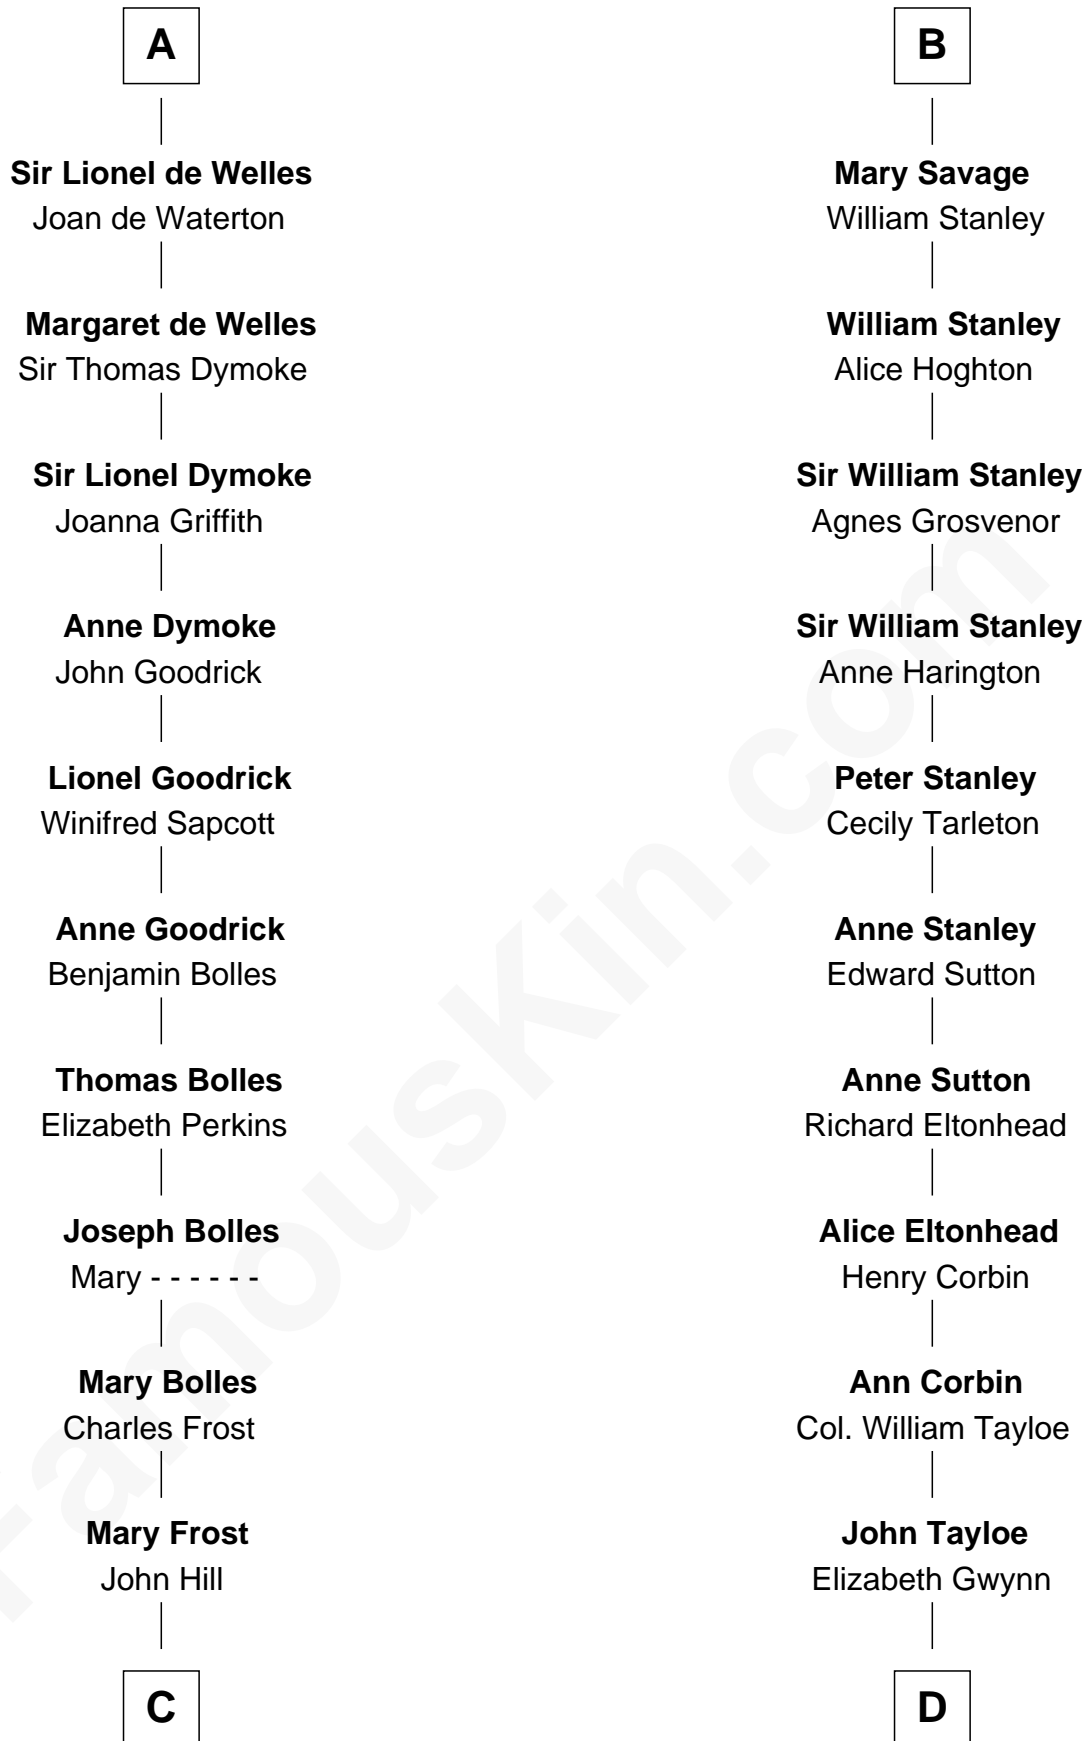

FamousKin.com Relationship Chart of

Ichabod Goodwin

27th Governor of New Hampshire

20th cousin 1 time removed of

Henry Lloyd

40th Governor of Maryland

Sir Roger de Quincy

Helen of Galloway

Sir Thomas de Swinnerton

Sir Robert de Swinnerton

Elizabeth de Beke

Maud de Swinnerton

Sir John Savage

B

C

Elisha Hill
Mary Plaisted