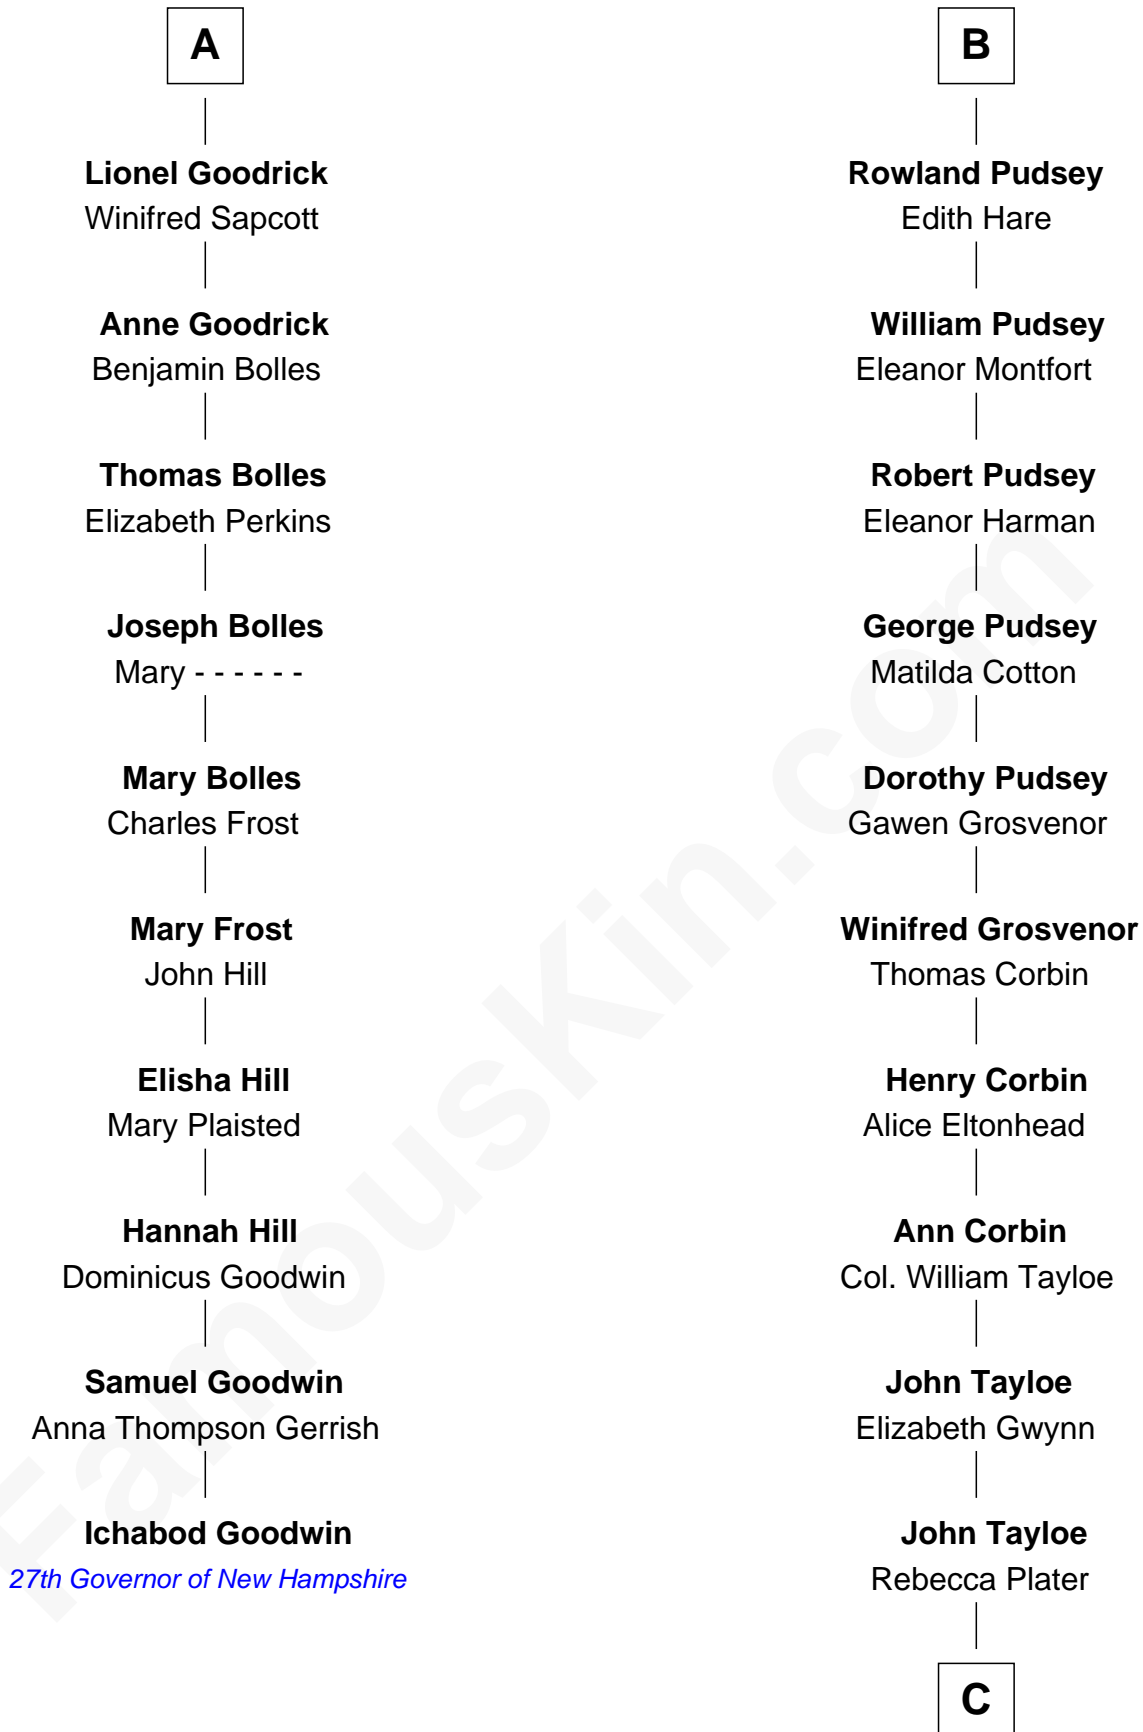

# FamousKin.com Relationship Chart of

**Ichabod Goodwin**

*27th Governor of New Hampshire*

**16th cousin 4 times removed of**

**Henry Lloyd**

*40th Governor of Maryland*

**Sir Geoffrey le Scrope**

Ivetta de Ros

**C**

**Elizabeth Tayloe**  
Col. Edward Lloyd

**Col. Edward Lloyd**  
Sally Scott Murray

**Daniel Lloyd**  
Catherine Henry

**Henry Lloyd**  
*40th Governor of Maryland*

FamousKin.com