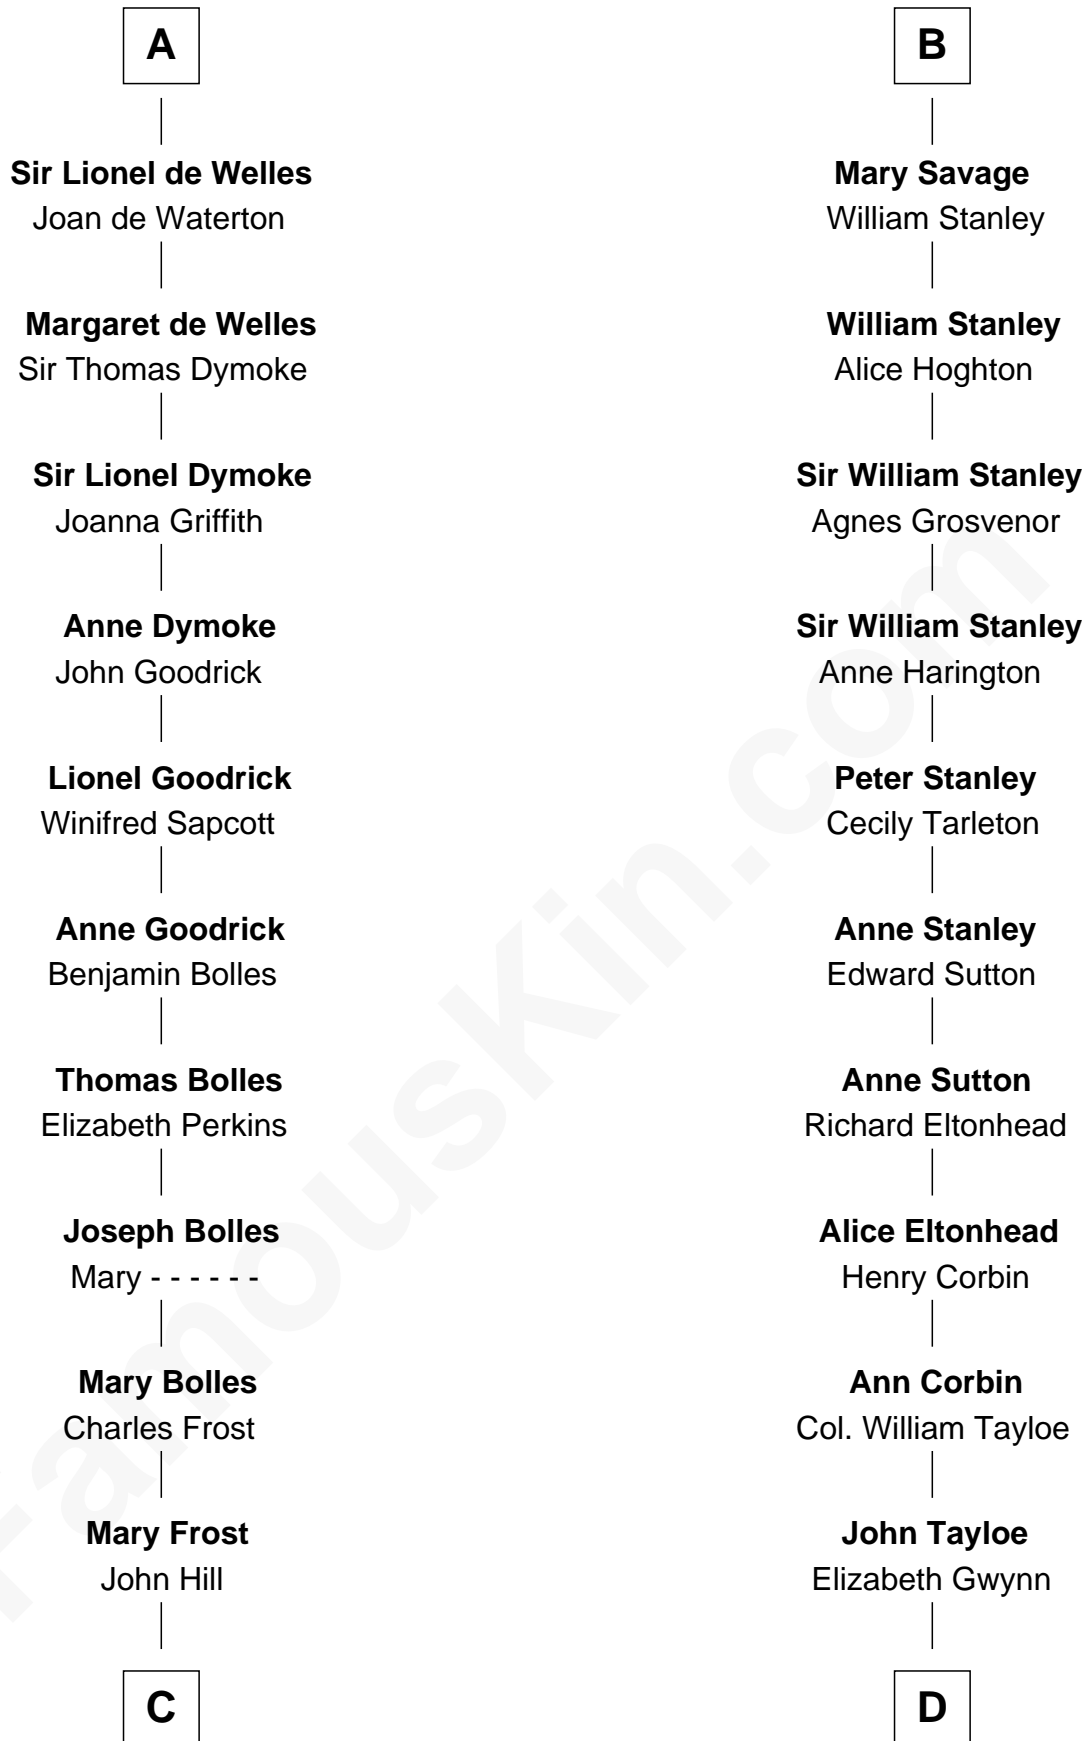

FamousKin.com Relationship Chart of

Ichabod Goodwin

27th Governor of New Hampshire

20th cousin 1 time removed of

Henry Lloyd

40th Governor of Maryland

Sir William Longespee

Ela of Salisbury

C

Elisha Hill
Mary Plaisted

Hannah Hill
Dominicus Goodwin

Samuel Goodwin
Anna Thompson Gerrish

Ichabod Goodwin
27th Governor of New Hampshire

D

John Tayloe
Rebecca Plater

Elizabeth Tayloe
Col. Edward Lloyd