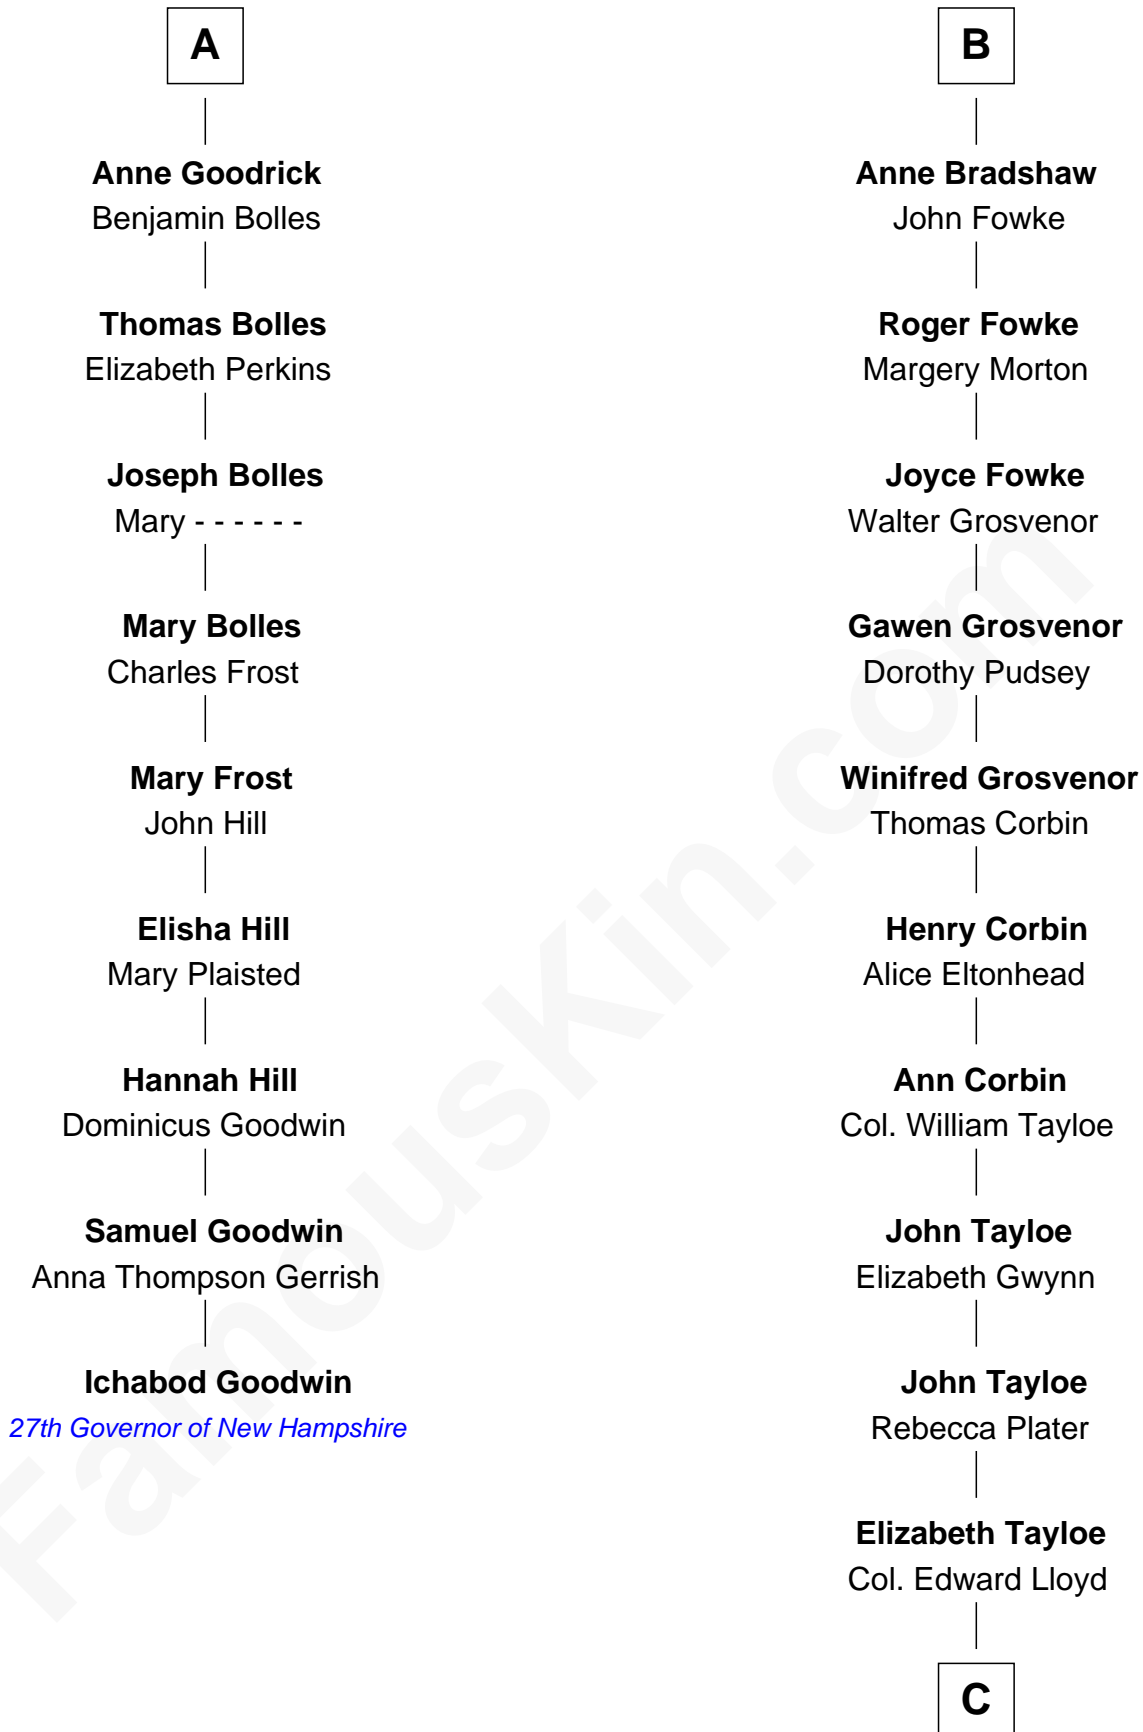

# FamousKin.com Relationship Chart of

**Ichabod Goodwin**

*27th Governor of New Hampshire*

**15th cousin 4 times removed of**

**Henry Lloyd**

*40th Governor of Maryland*

**John de Welles**

Maud de Roos

**John de Welles**  
Eleanor de Mowbray

**Eudo de Welles**  
Maud de Greystoke

**Sir Lionel de Welles**  
Joan de Waterton

**Margaret de Welles**  
Sir Thomas Dymoke

**Sir Lionel Dymoke**  
Joanna Griffith

**Anne Dymoke**  
John Goodrick

**Lionel Goodrick**  
Winifred Sappcott

**A**

**Margery de Welles**  
Stephen le Scrope

**Maude le Scrope**  
Sir Baldwin Freville

**Joyce Freville**  
Sir Roger Aston

**Sir Robert Aston**  
Isabel Brereton

**John Aston**  
Elizabeth Delves

**Margaret Aston**  
John Kinnersley

**Isabel Kinnersley**  
John Bradshaw

**B**

**C**

Col. Edward Lloyd

Sally Scott Murray

Daniel Lloyd