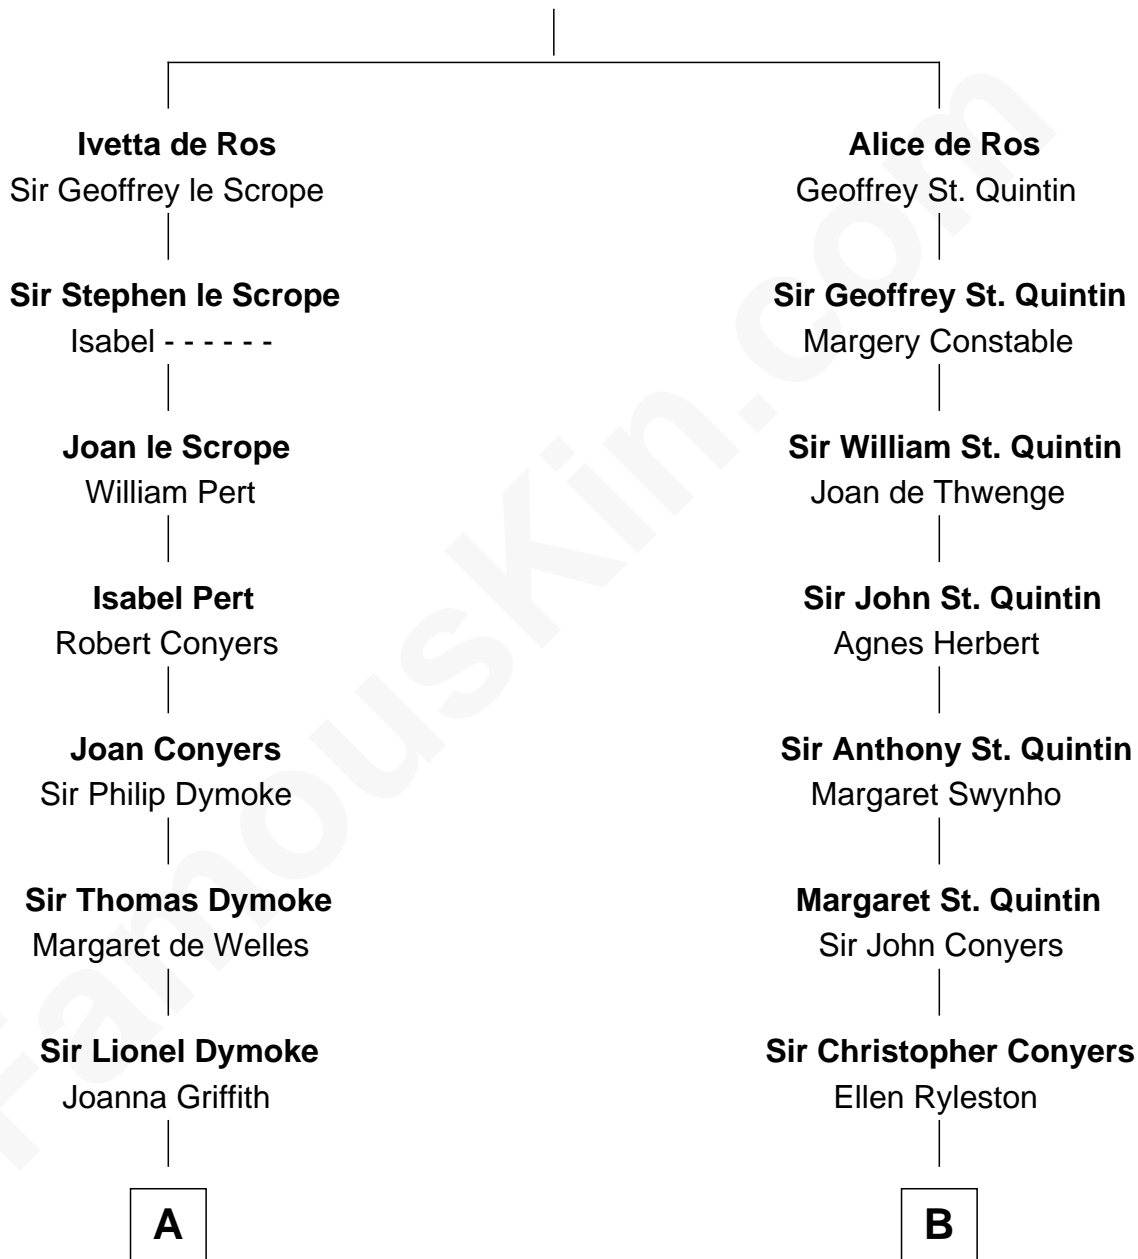

FamousKin.com Relationship Chart of

Ichabod Goodwin

27th Governor of New Hampshire

17th cousin 3 times removed of

Georgia O'Keeffe

American Artist

Sir William de Ros

Eustache Fitz Ralph

C

Charles Wyckoff

Alletta Maria Field

Isabella Wyckoff

George Victor Totto

Ida Ten Eyck Totto

Francis Calyxtus O'Keeffe

Georgia O'Keeffe