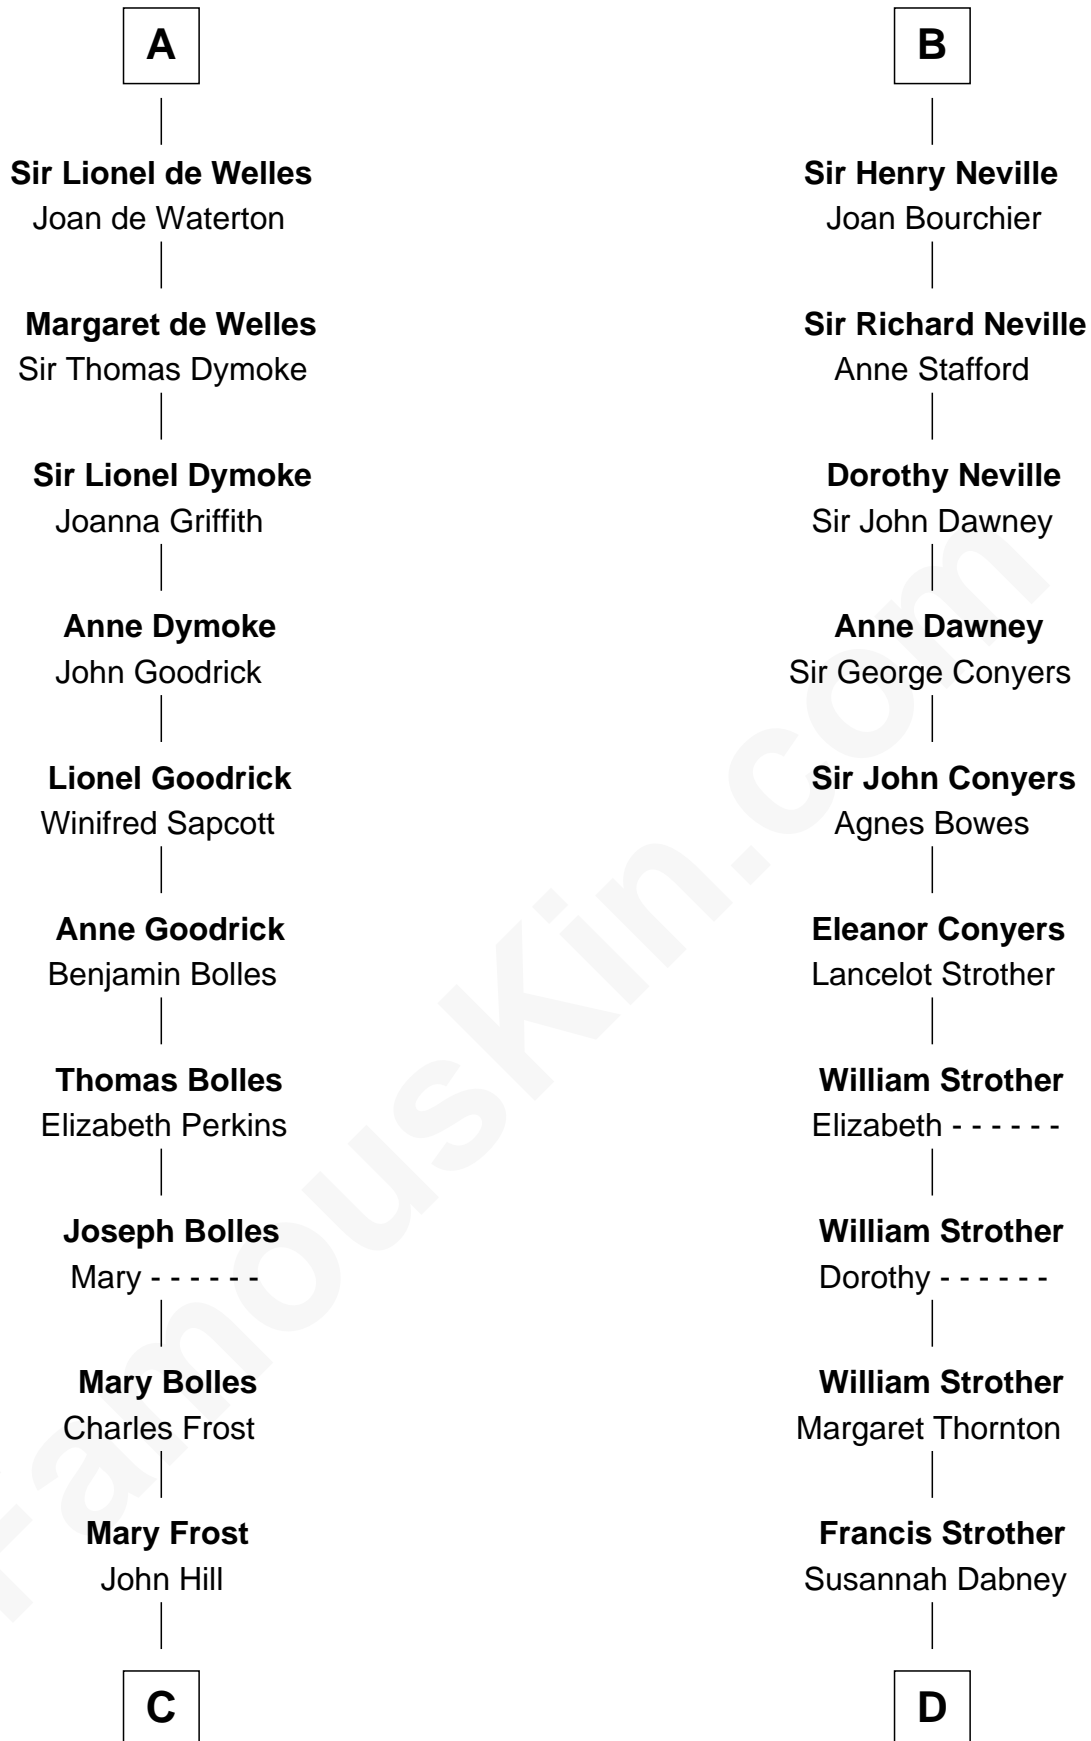

# FamousKin.com Relationship Chart of

**Ichabod Goodwin**

*27th Governor of New Hampshire*

19th cousin 1 time removed of

**Zachary Taylor**

*12th U.S. President*

**Sir Roger de Quincy**

Helen of Galloway

**C**

**Elisha Hill**  
Mary Plaisted

**Hannah Hill**  
Dominicus Goodwin

**Samuel Goodwin**  
Anna Thompson Gerrish

**Ichabod Goodwin**  
*27th Governor of New Hampshire*

**D**

**William Strother**  
Sarah Bayly

**Sarah Dabney Strother**  
Col. Richard Taylor

**Zachary Taylor**  
*12th U.S. President*

FamousKin.com