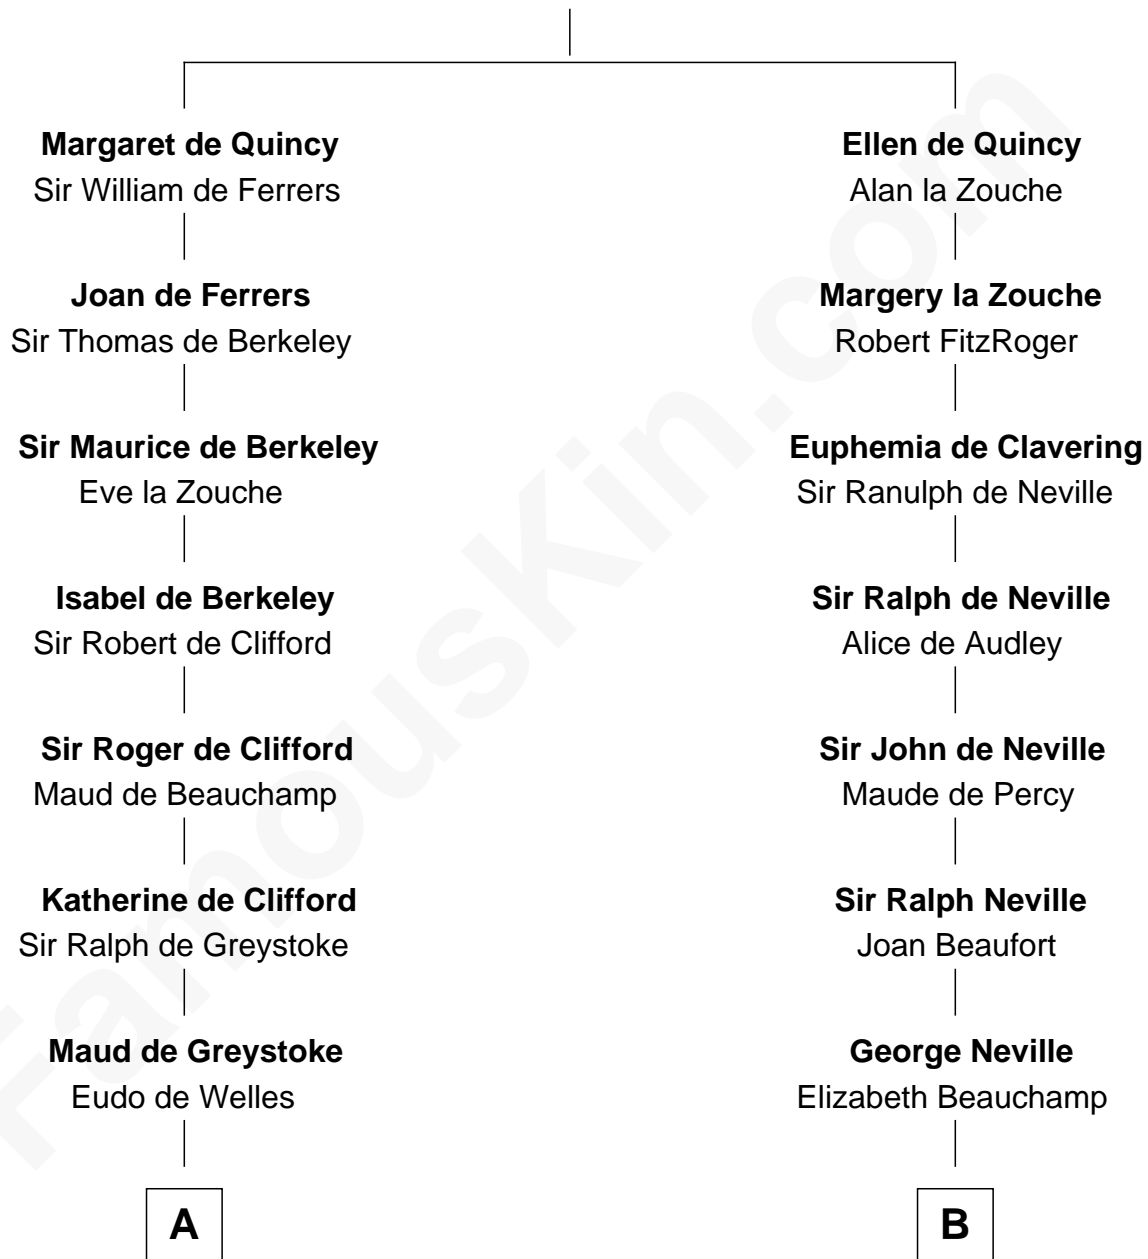

# FamousKin.com Relationship Chart of

**Ichabod Goodwin**

*27th Governor of New Hampshire*

19th cousin 1 time removed of

**Zachary Taylor**

*12th U.S. President*

**Sir Roger de Quincy**

Helen of Galloway

**C**

**Elisha Hill**  
Mary Plaisted

**Hannah Hill**  
Dominicus Goodwin

**Samuel Goodwin**  
Anna Thompson Gerrish

**Ichabod Goodwin**  
*27th Governor of New Hampshire*

**D**

**William Strother**  
Sarah Bayly

**Sarah Dabney Strother**  
Col. Richard Taylor

**Zachary Taylor**  
*12th U.S. President*

FamousKin.com