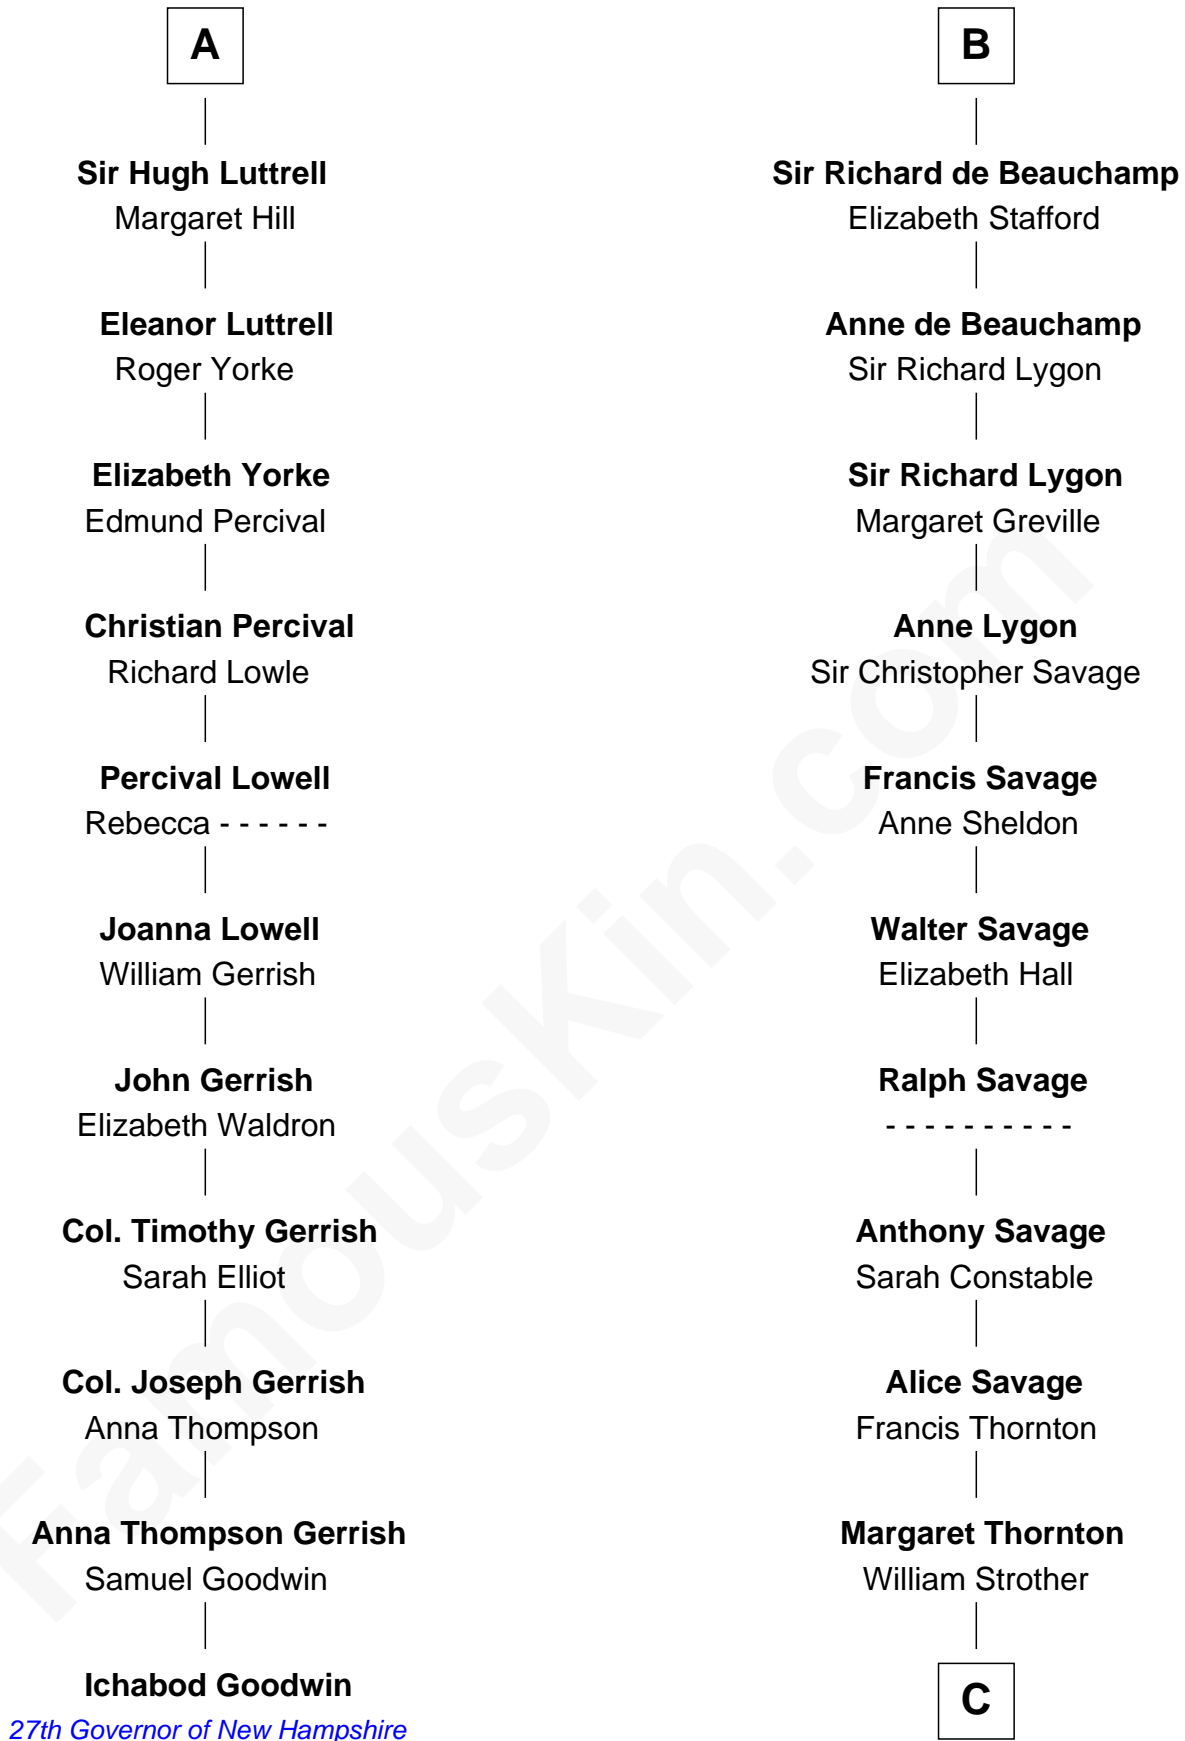

FamousKin.com Relationship Chart of

Ichabod Goodwin

27th Governor of New Hampshire

17th cousin 3 times removed of

Zachary Taylor

12th U.S. President

Sir Hugh le Despencer

Aveline Basset

Isabella de Beauchamp

Hugh le Despencer

Eleanor de Clare

Sir Edward le Despencer

Anne de Ferrers

Edward Despencer

Elizabeth Burghersh

Margaret Despencer

Robert de Ferrers

Sir Edmund Ferrers

Ellen Roche

Margaret Ferrers

John de Beauchamp

B

C

Francis Strother
Susannah Dabney

William Strother
Sarah Bayly

Sarah Dabney Strother
Col. Richard Taylor

Zachary Taylor
12th U.S. President

FamousKin.com