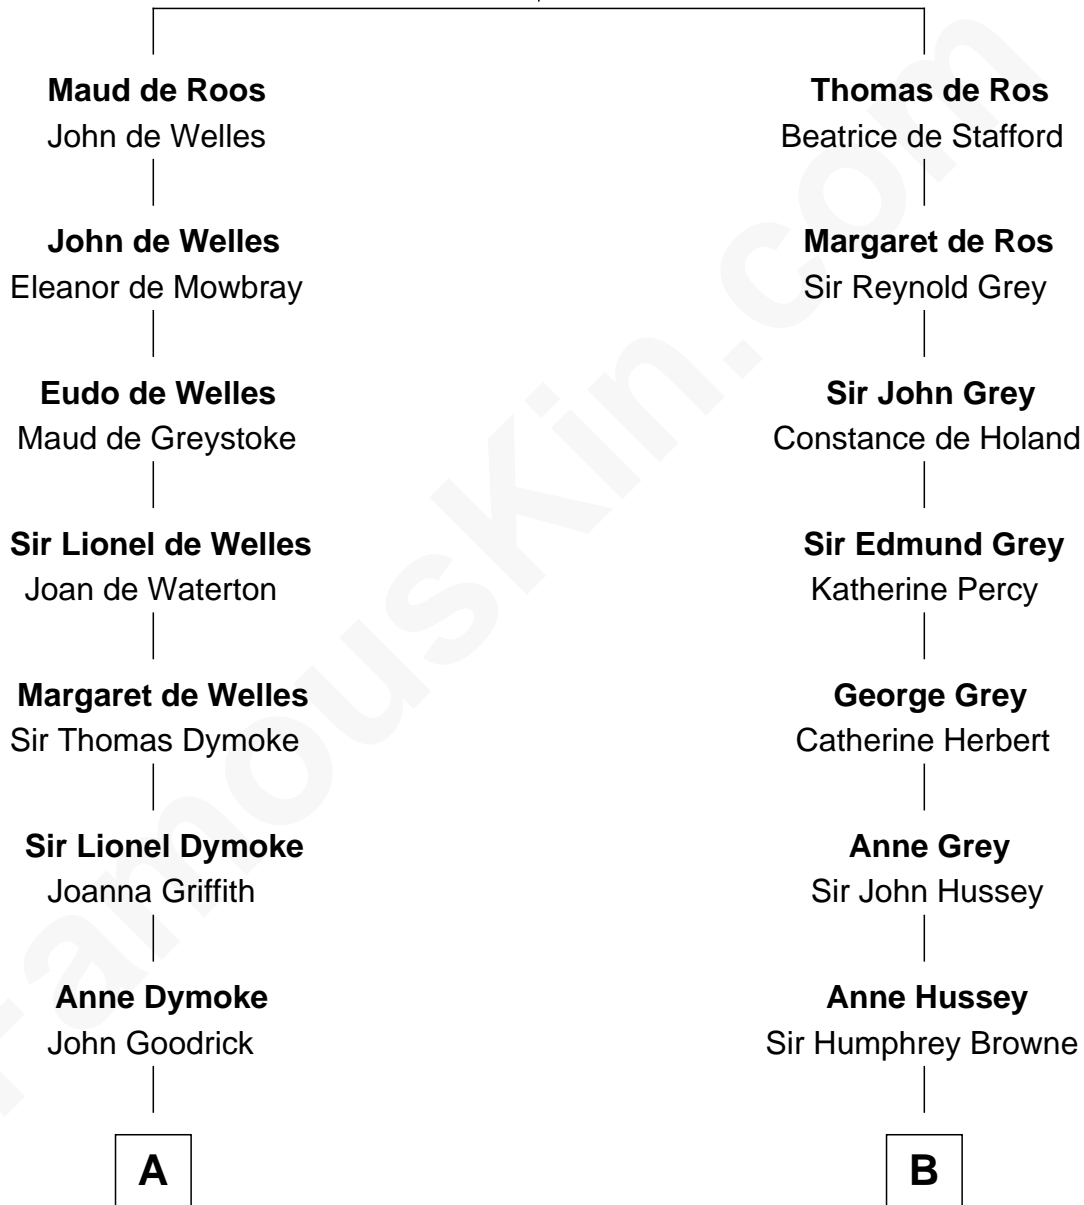

FamousKin.com Relationship Chart of

Ichabod Goodwin

27th Governor of New Hampshire

16th cousin 4 times removed of

Kit Harington

TV Actor - "Game of Thrones"

Sir William de Ros
Margery de Badlesmere

C

Lois Marjorie Legge
Ernest Wriothesley Denny

Lavender Cecilia Denny
John Charles Dundas Harington

Sir David Richard Harington
Deborah Jane Catesby

Kit Harington

TV Actor - "Game of Thrones"