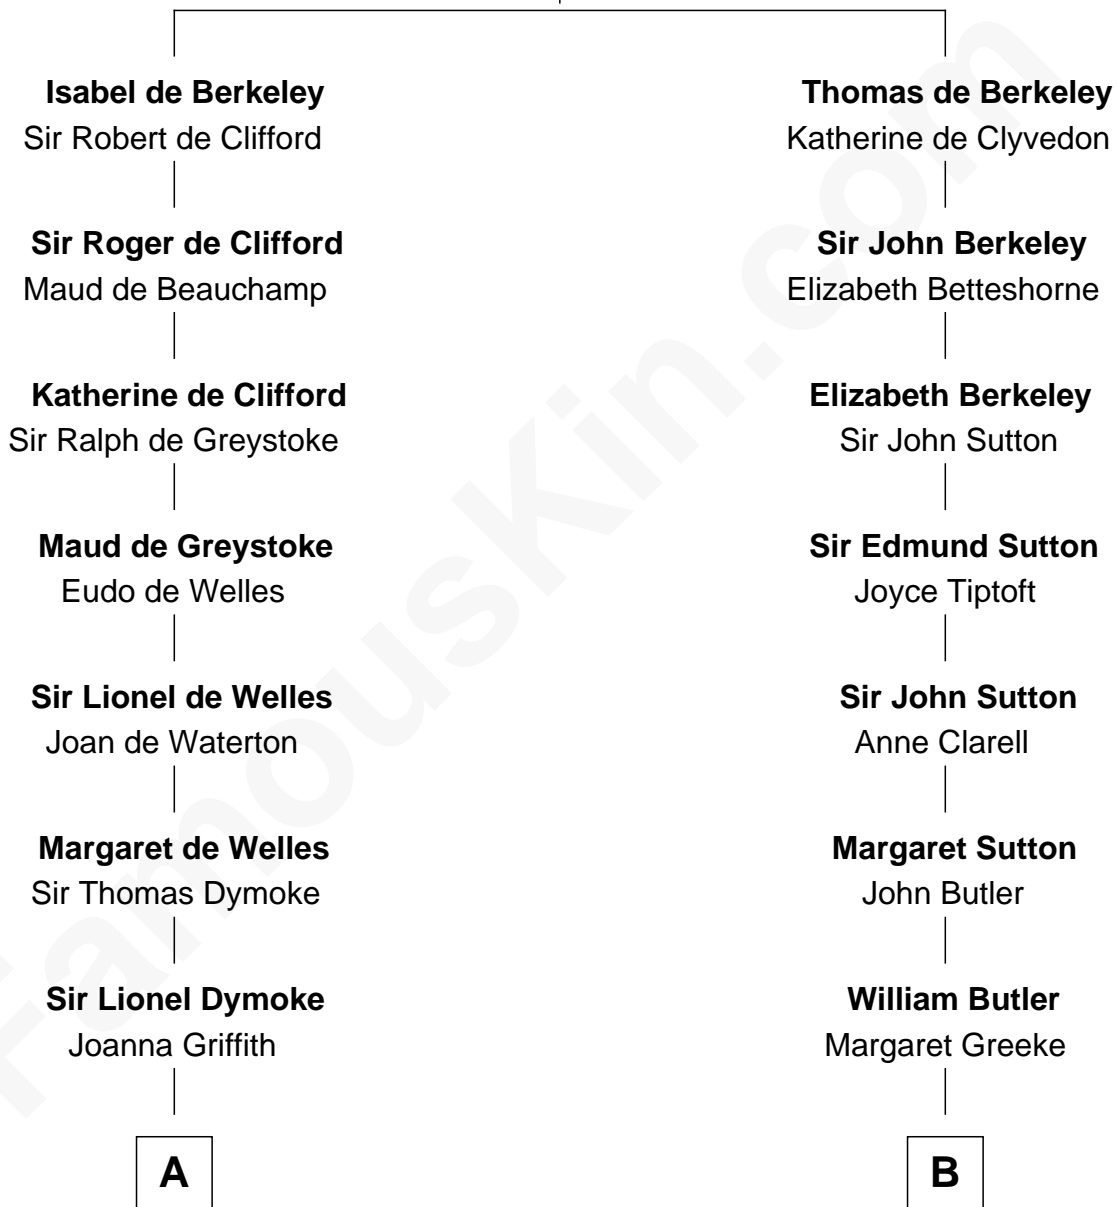

# FamousKin.com Relationship Chart of

**Ichabod Goodwin**

27th Governor of New Hampshire

17th cousin 3 times removed of

**Kit Harington**

TV Actor - "Game of Thrones"

**Sir Maurice de Berkeley**

Eve la Zouche

C

**Lois Marjorie Legge**  
Ernest Wriothesley Denny

**Lavender Cecilia Denny**  
John Charles Dundas Harington

**Sir David Richard Harington**  
Deborah Jane Catesby

**Kit Harington**

*TV Actor - "Game of Thrones"*