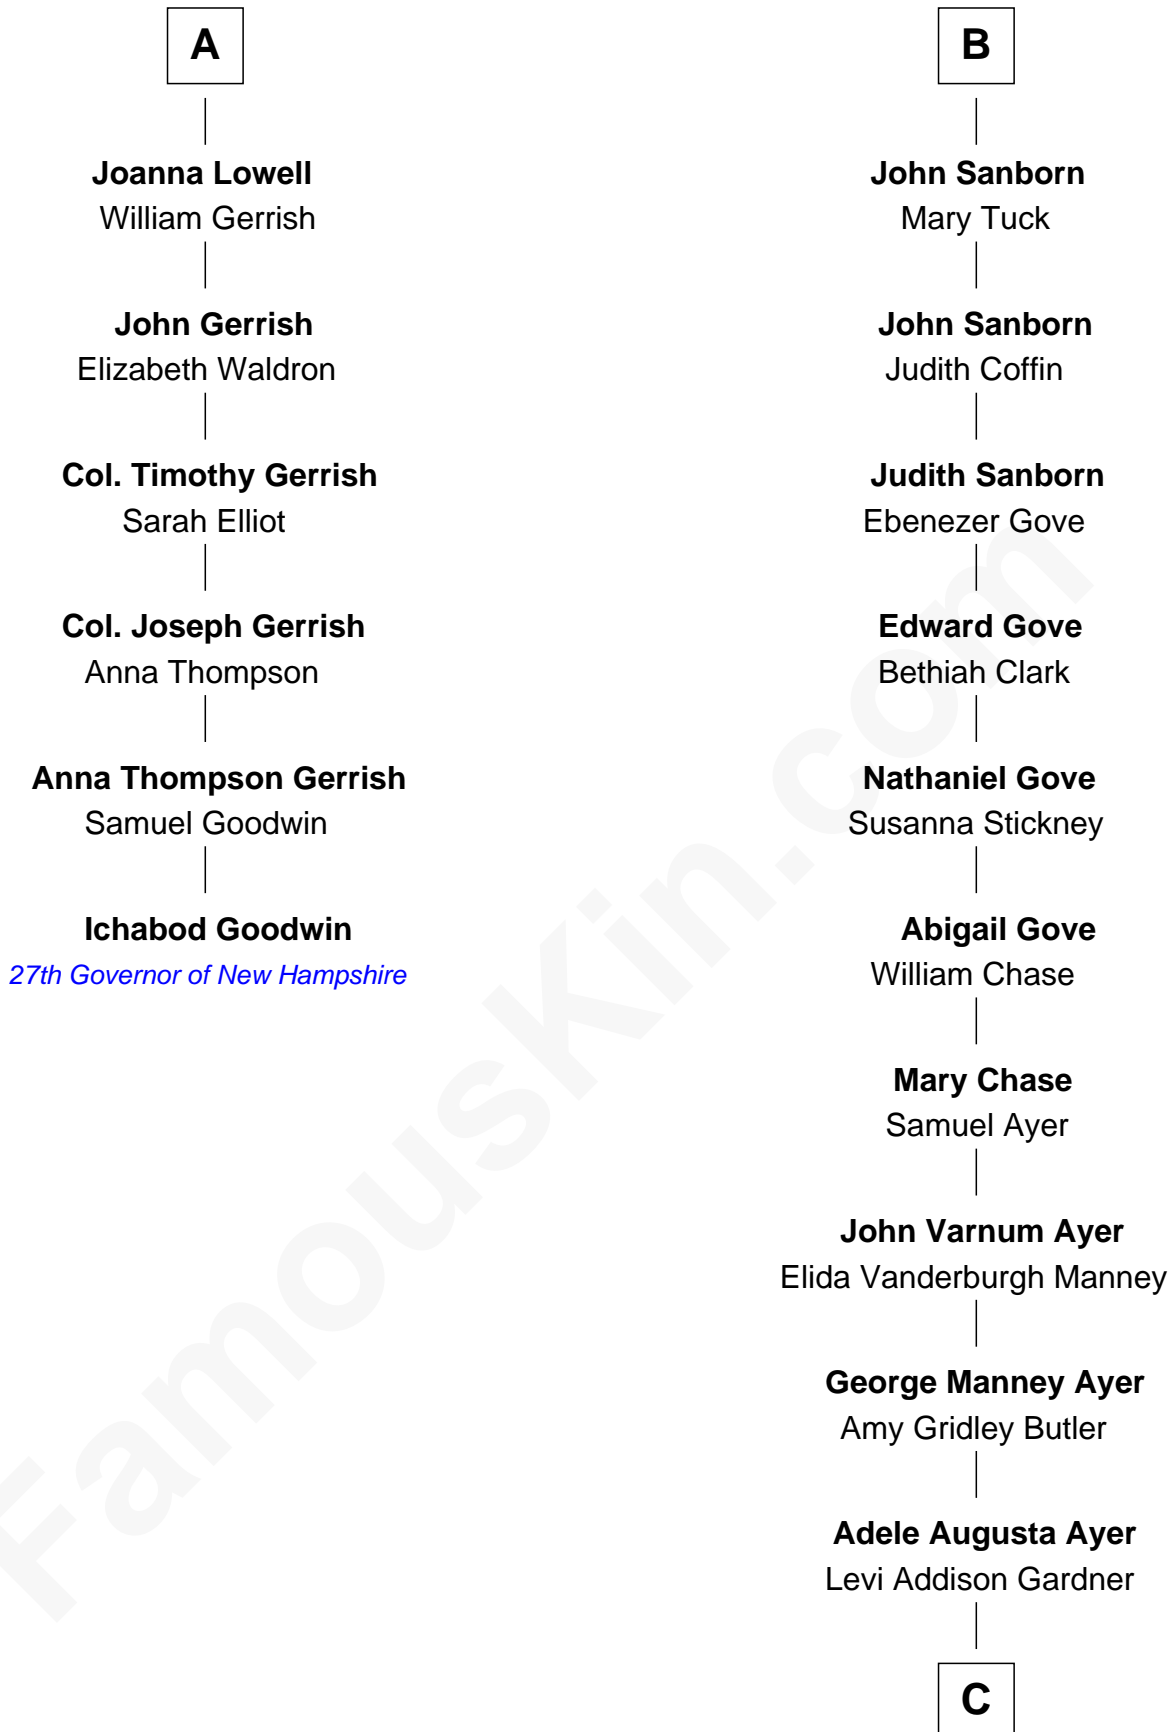

FamousKin.com Relationship Chart of

Ichabod Goodwin

27th Governor of New Hampshire

12th cousin 6 times removed of

Gerald Ford

38th U.S. President

Sir Walter Hungerford

Katherine Peverell

C

Dorothy Ayer Gardner

Leslie Lynch King

Gerald Ford

38th U.S. President

FamousKin.com