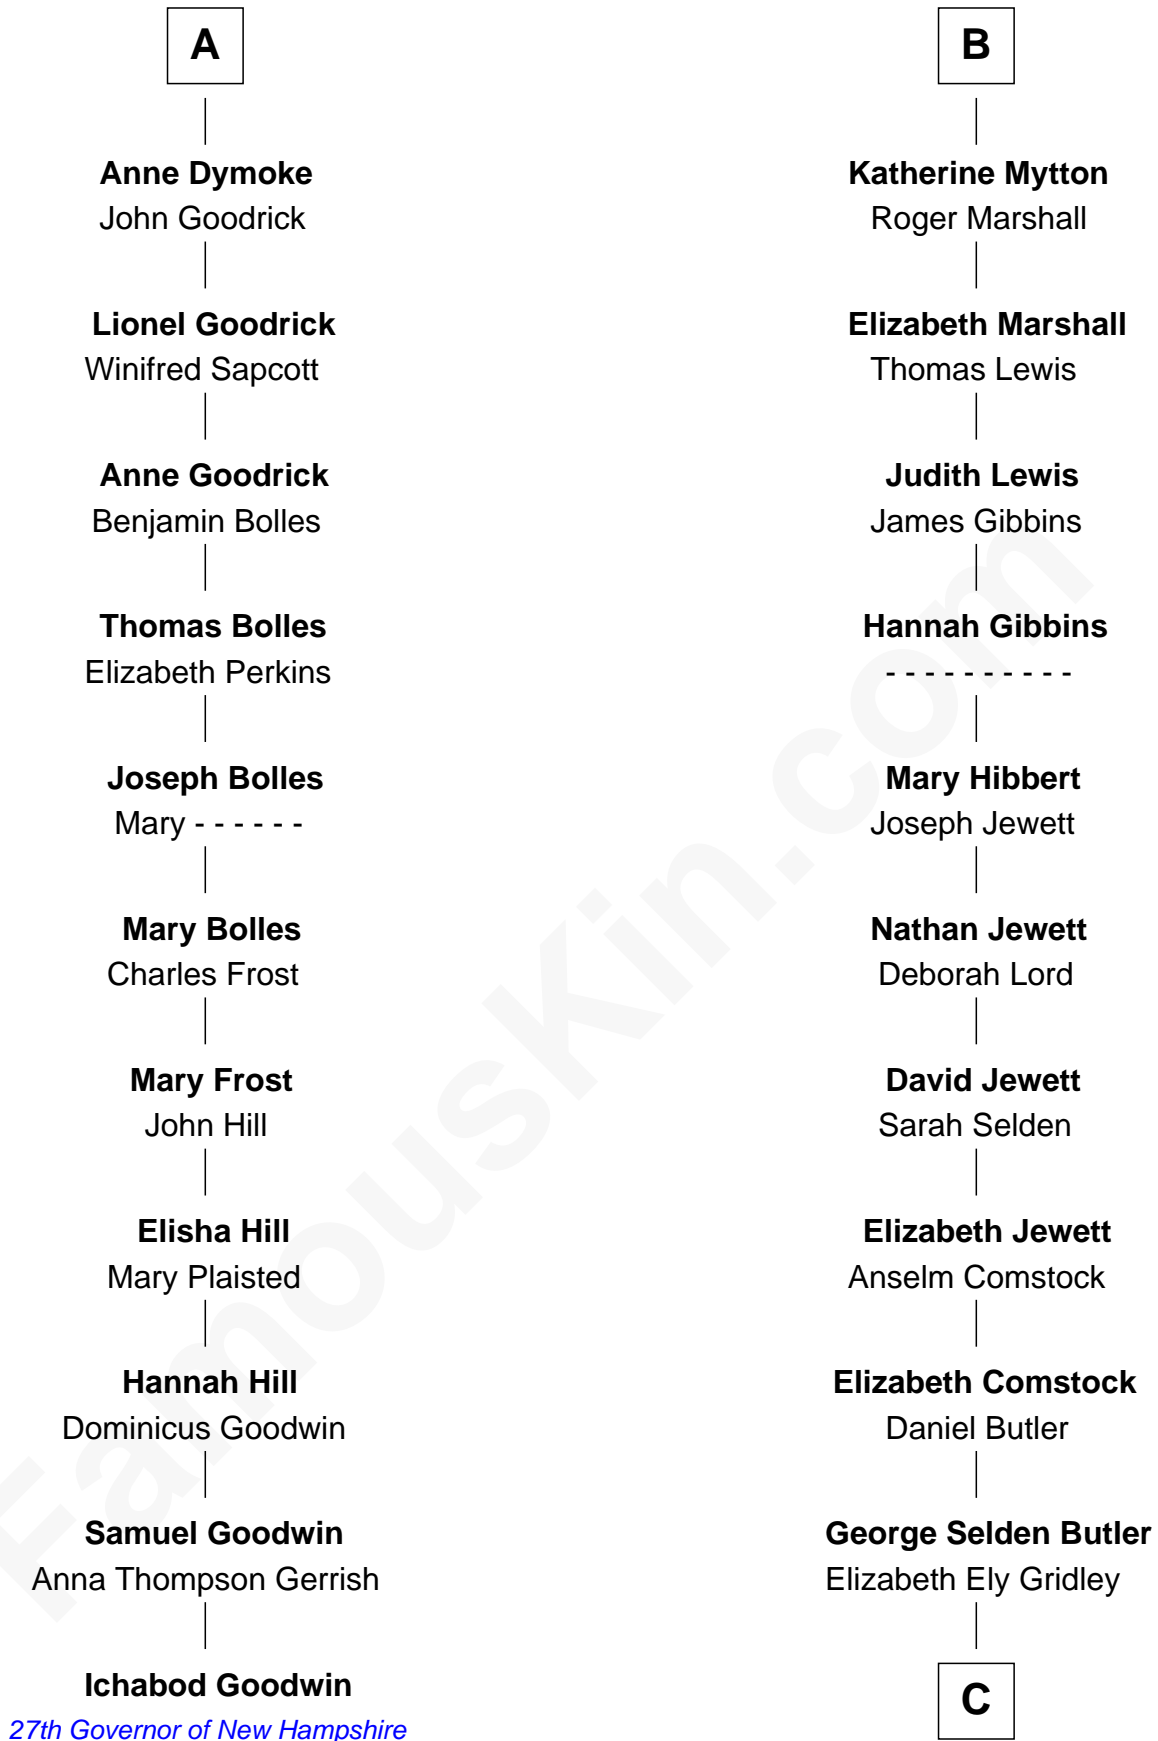

# FamousKin.com Relationship Chart of

**Ichabod Goodwin**

*27th Governor of New Hampshire*

**17th cousin 3 times removed of**

**Gerald Ford**

*38th U.S. President*

**Sir Maurice de Berkeley**

Eve la Zouche

**C**

|  
**Amy Gridley Butler**  
George Manney Ayer

|  
**Adele Augusta Ayer**  
Levi Addison Gardner

|  
**Dorothy Ayer Gardner**  
Leslie Lynch King

|  
**Gerald Ford**  
*38th U.S. President*

FamousKin.com