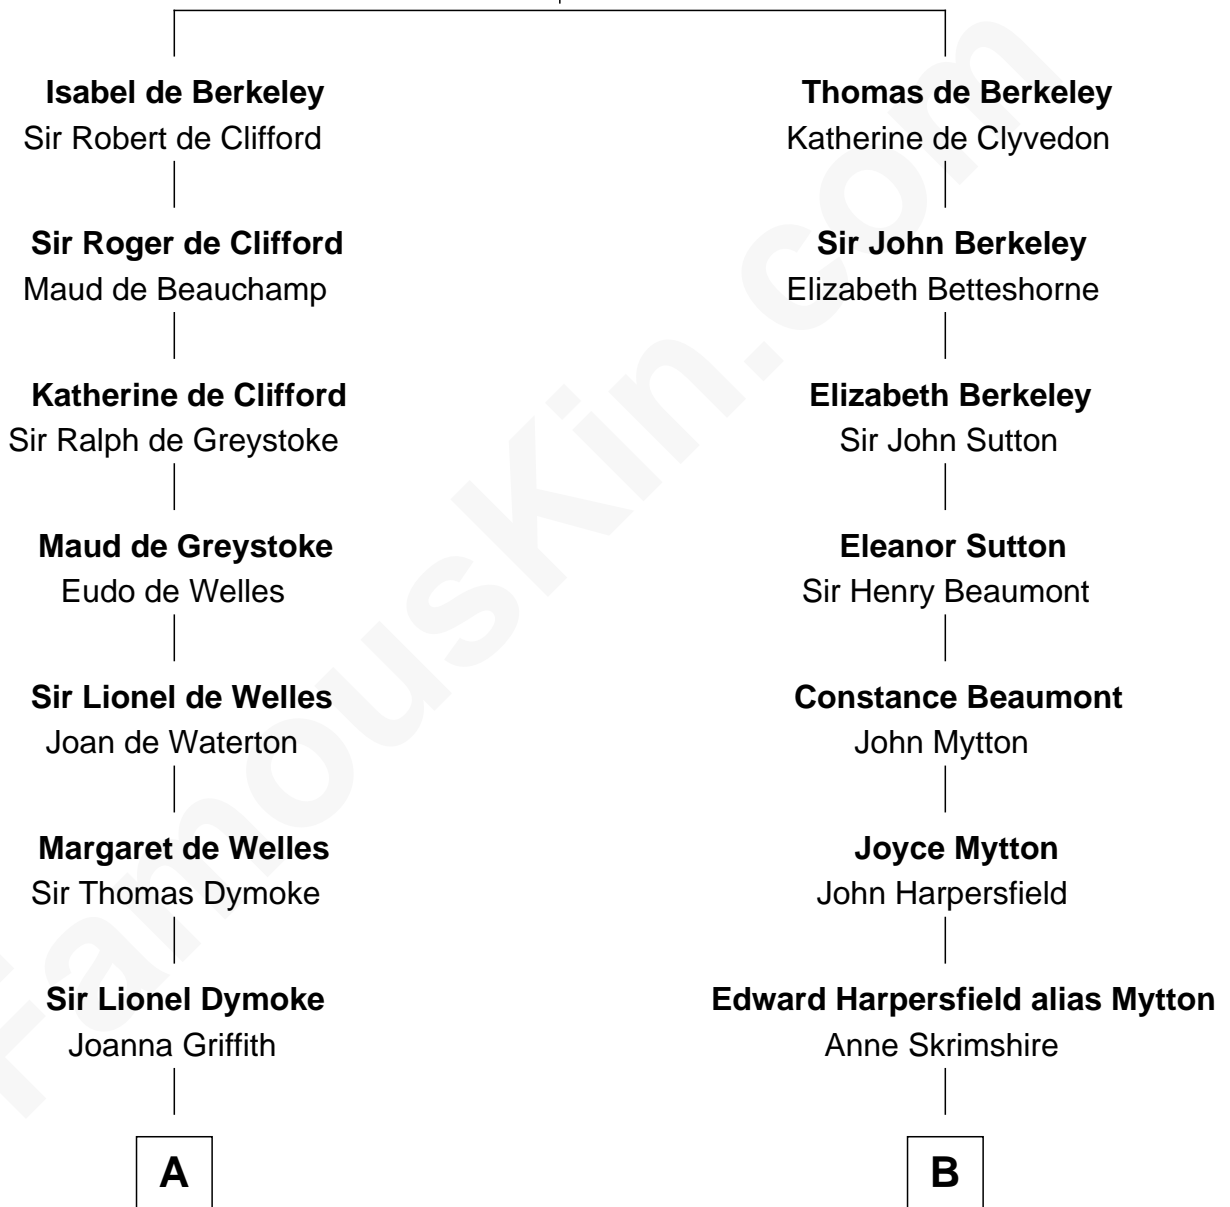

# FamousKin.com Relationship Chart of

**Ichabod Goodwin**

*27th Governor of New Hampshire*

**17th cousin 3 times removed of**

**Gerald Ford**

*38th U.S. President*

**Sir Maurice de Berkeley**

Eve la Zouche

**C**

|  
**Amy Gridley Butler**  
George Manney Ayer

|  
**Adele Augusta Ayer**  
Levi Addison Gardner

|  
**Dorothy Ayer Gardner**  
Leslie Lynch King

|  
**Gerald Ford**  
*38th U.S. President*

FamousKin.com