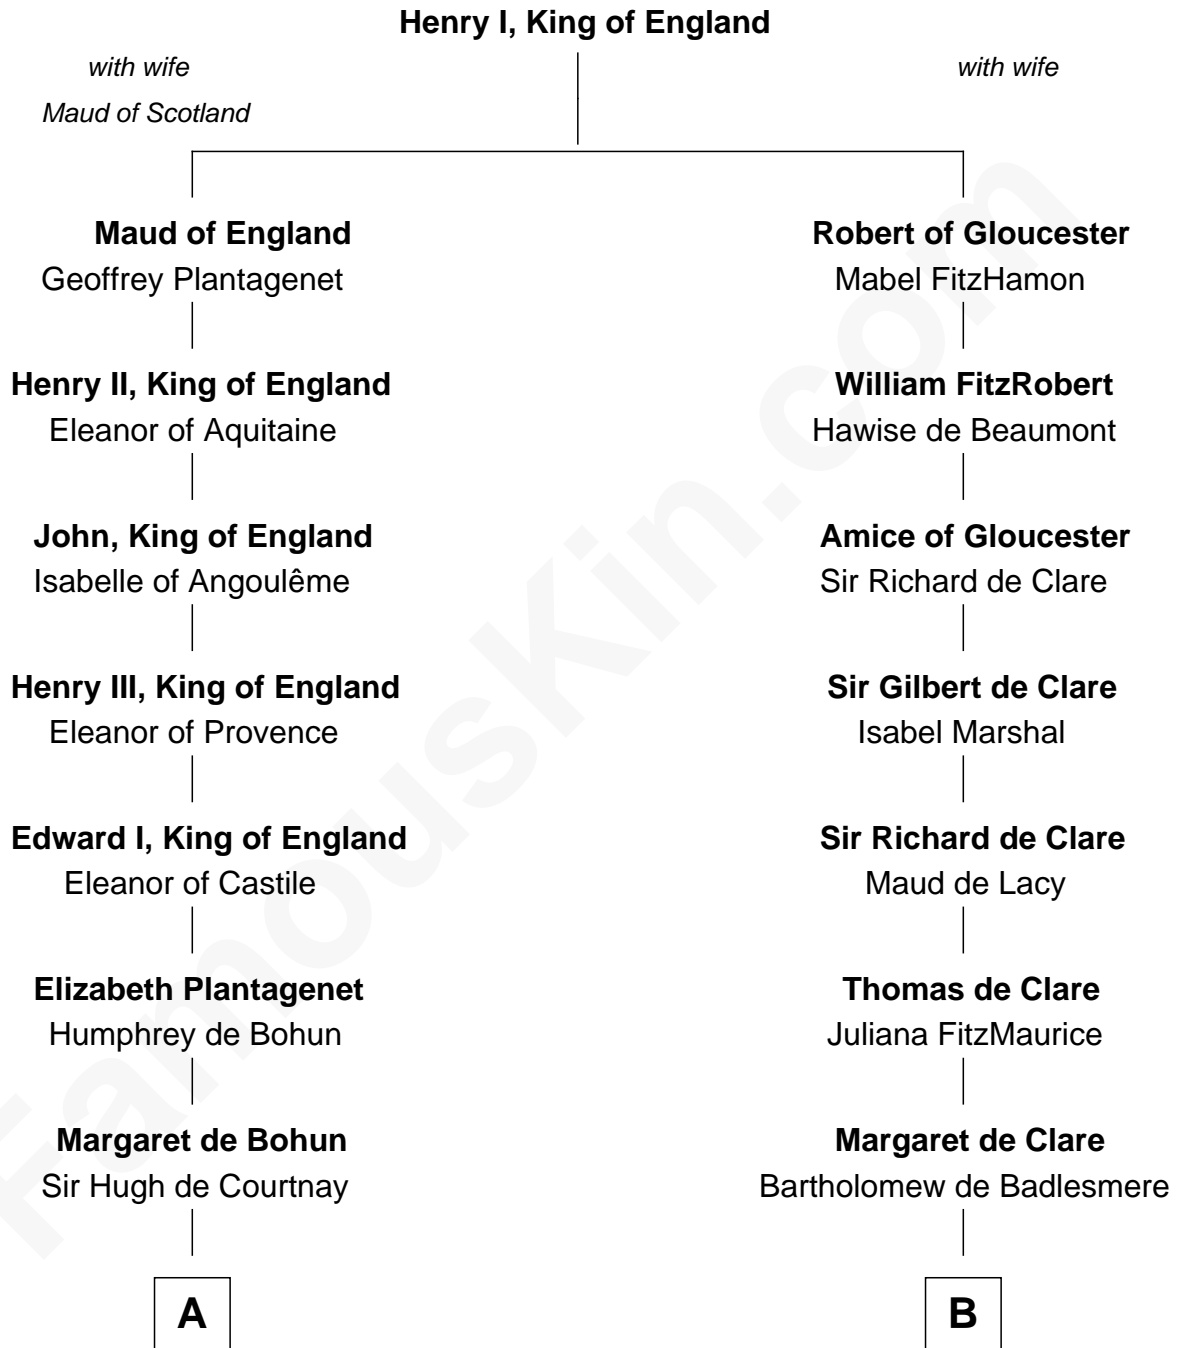

FamousKin.com

Relationship Chart of

Ichabod Goodwin

27th Governor of New Hampshire

17th cousin 4 times removed of

Robert Catesby

Leader of Gunpowder Plot

C

Ichabod Goodwin

27th Governor of New Hampshire

FamousKin.com