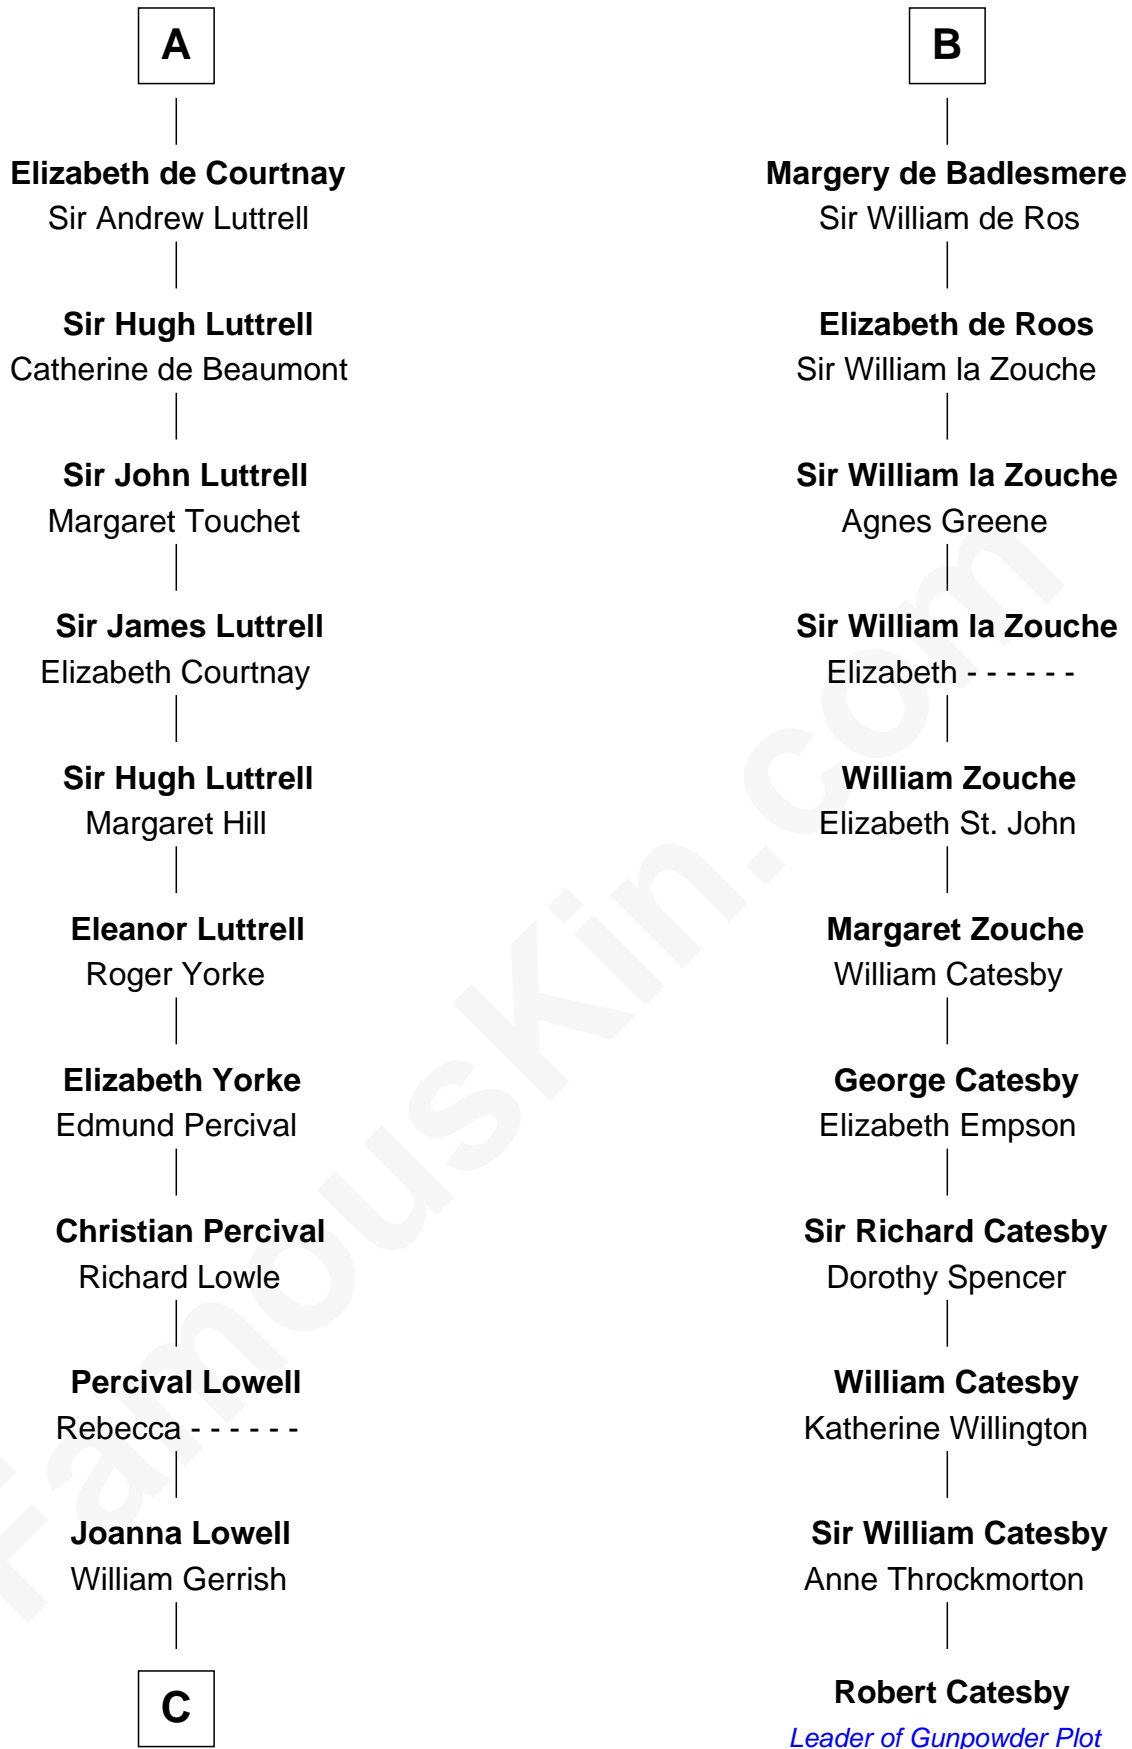

FamousKin.com

Relationship Chart of

Ichabod Goodwin

27th Governor of New Hampshire

17th cousin 4 times removed of

Robert Catesby

Leader of Gunpowder Plot

C

Ichabod Goodwin

27th Governor of New Hampshire

FamousKin.com