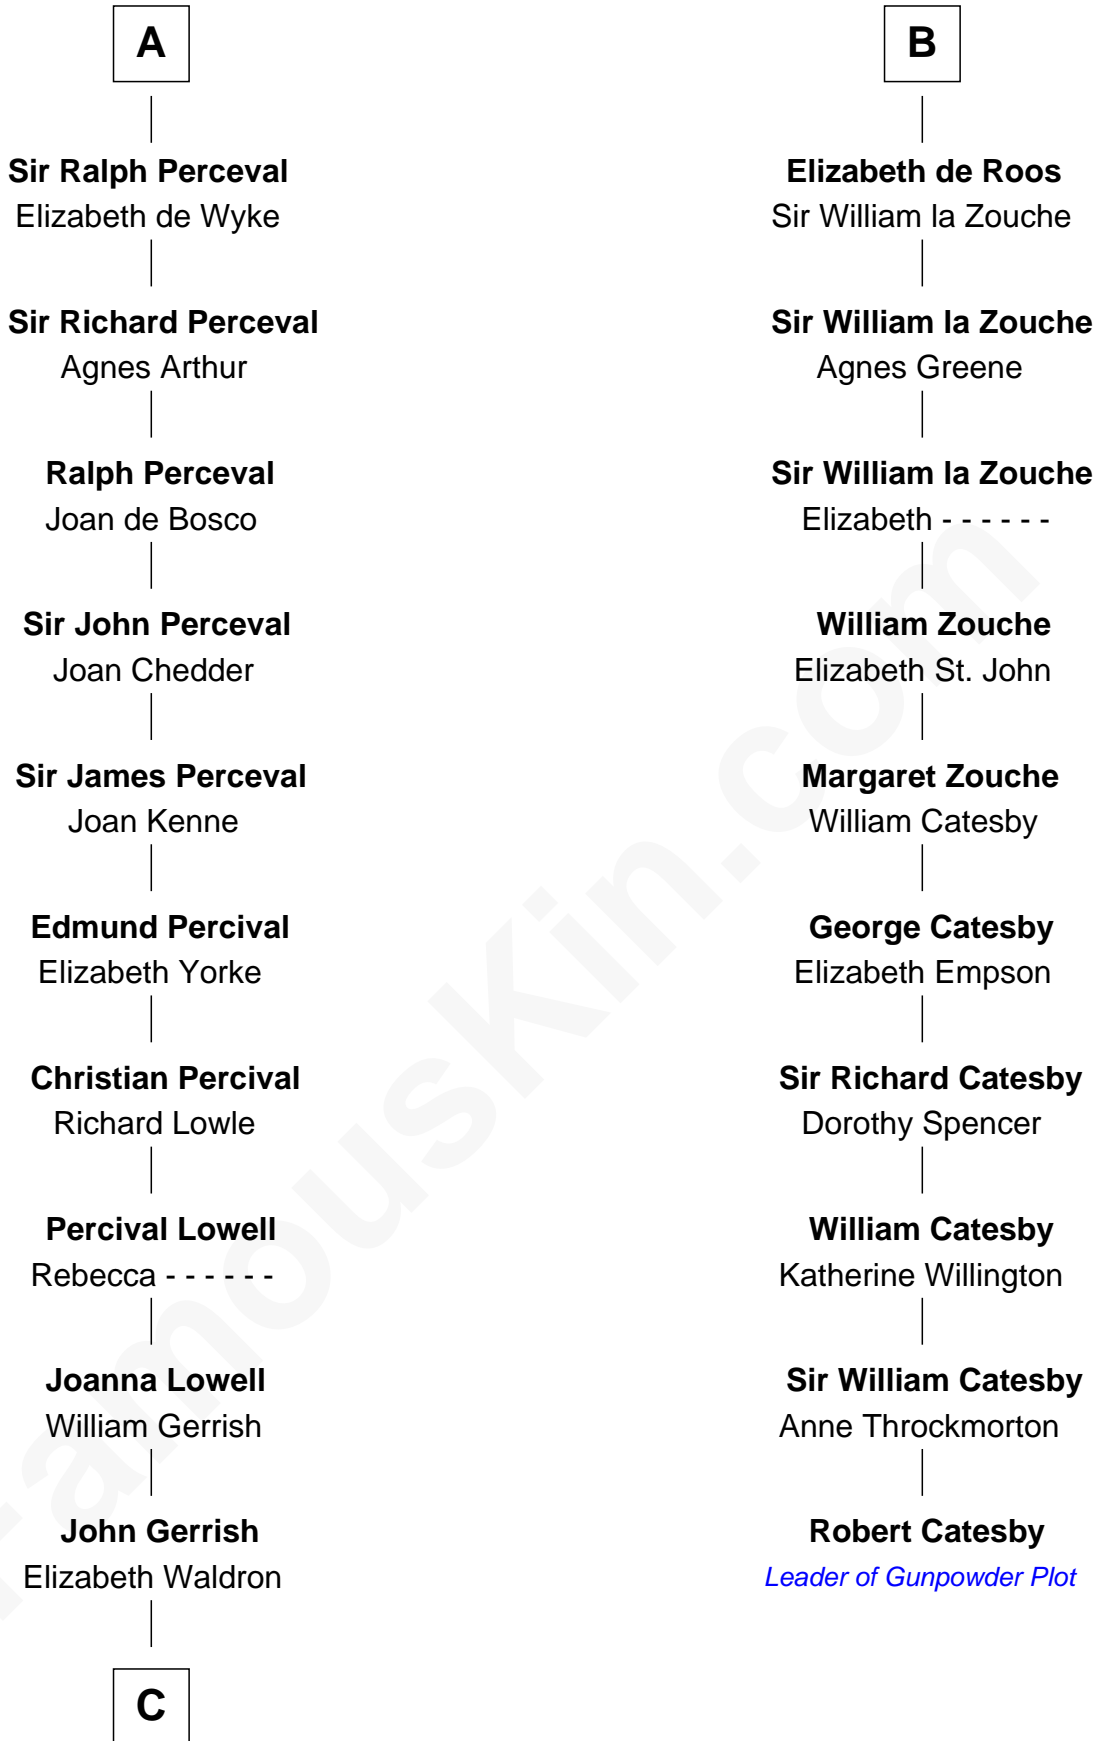

FamousKin.com Relationship Chart of

Ichabod Goodwin

27th Governor of New Hampshire

16th cousin 4 times removed of

Robert Catesby

Leader of Gunpowder Plot

C

Col. Timothy Gerrish

Sarah Elliot

Col. Joseph Gerrish

Anna Thompson

Anna Thompson Gerrish

Samuel Goodwin

Ichabod Goodwin

27th Governor of New Hampshire

FamousKin.com