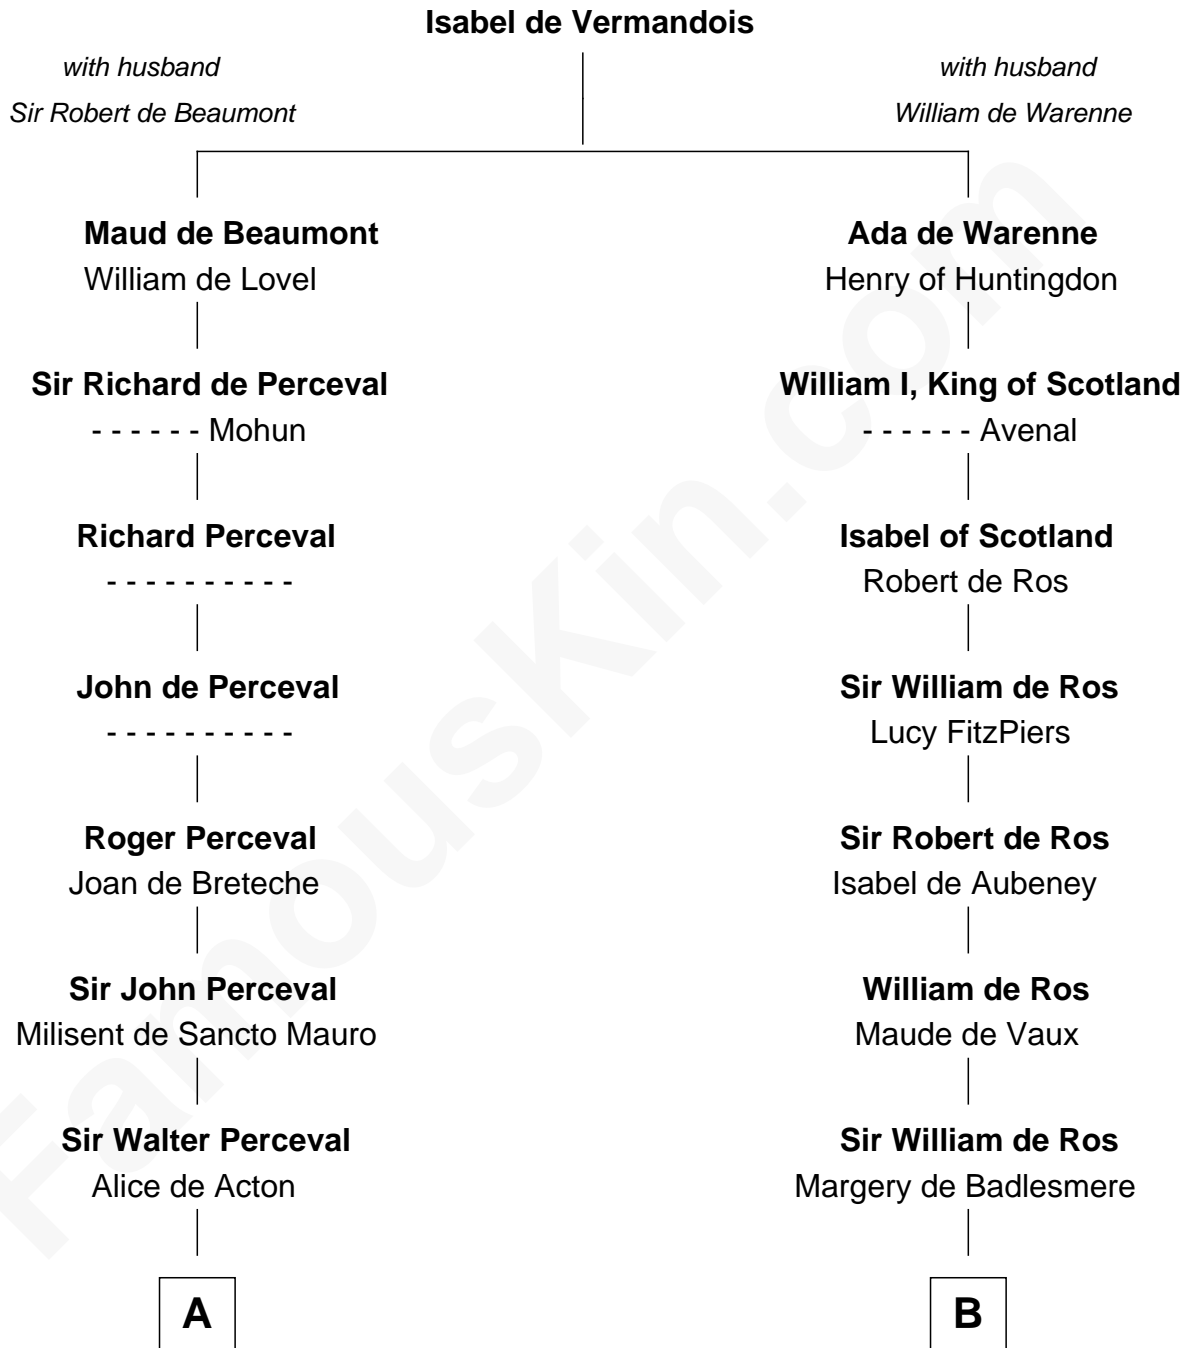

FamousKin.com Relationship Chart of

Ichabod Goodwin

27th Governor of New Hampshire

16th cousin 4 times removed of

Robert Catesby

Leader of Gunpowder Plot

C

Col. Timothy Gerrish

Sarah Elliot

Col. Joseph Gerrish

Anna Thompson

Anna Thompson Gerrish

Samuel Goodwin

Ichabod Goodwin

27th Governor of New Hampshire

FamousKin.com