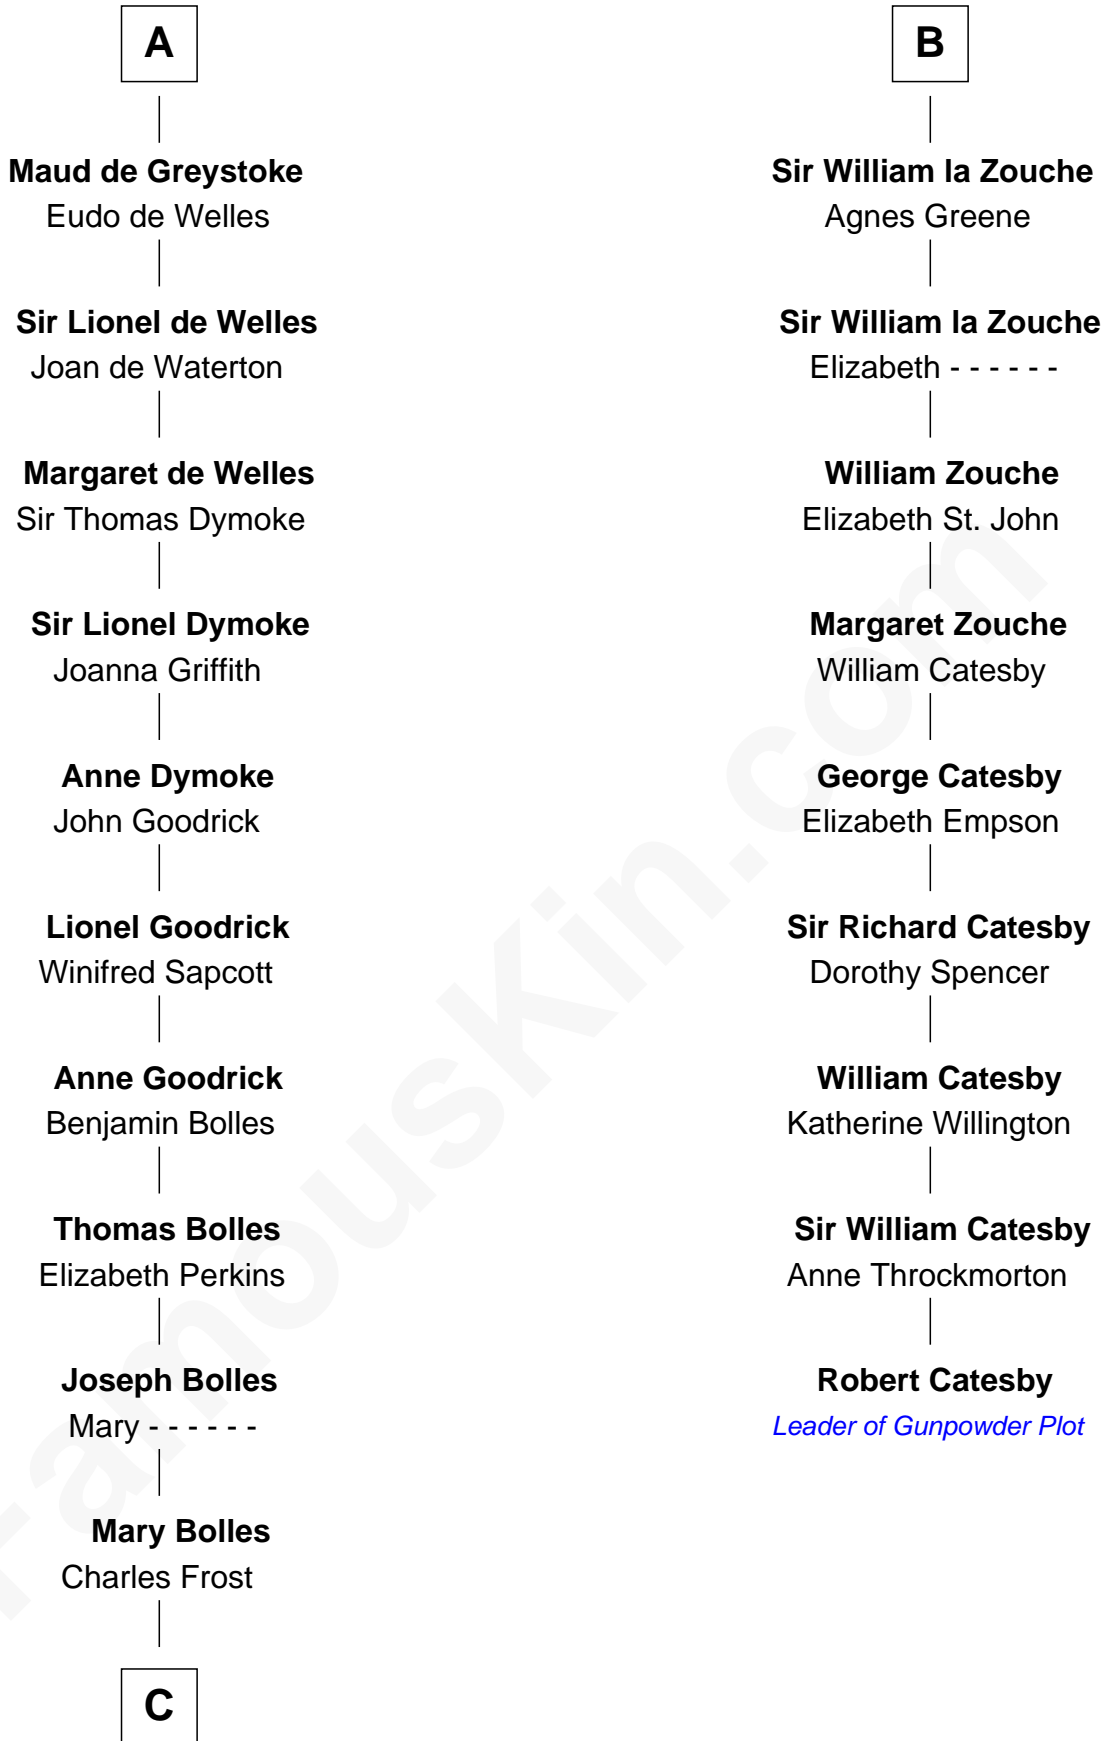

# FamousKin.com Relationship Chart of

**Ichabod Goodwin**

*27th Governor of New Hampshire*

**15th cousin 6 times removed of**

**Robert Catesby**

*Leader of Gunpowder Plot*

**Bertrade de Montfort**

Hugh de Kevelioc

**C**

—  
**Mary Frost**

John Hill

—  
**Elisha Hill**

Mary Plaisted

—  
**Hannah Hill**

Dominicus Goodwin

—  
**Samuel Goodwin**

Anna Thompson Gerrish

—  
**Ichabod Goodwin**

*27th Governor of New Hampshire*

FamousKin.com