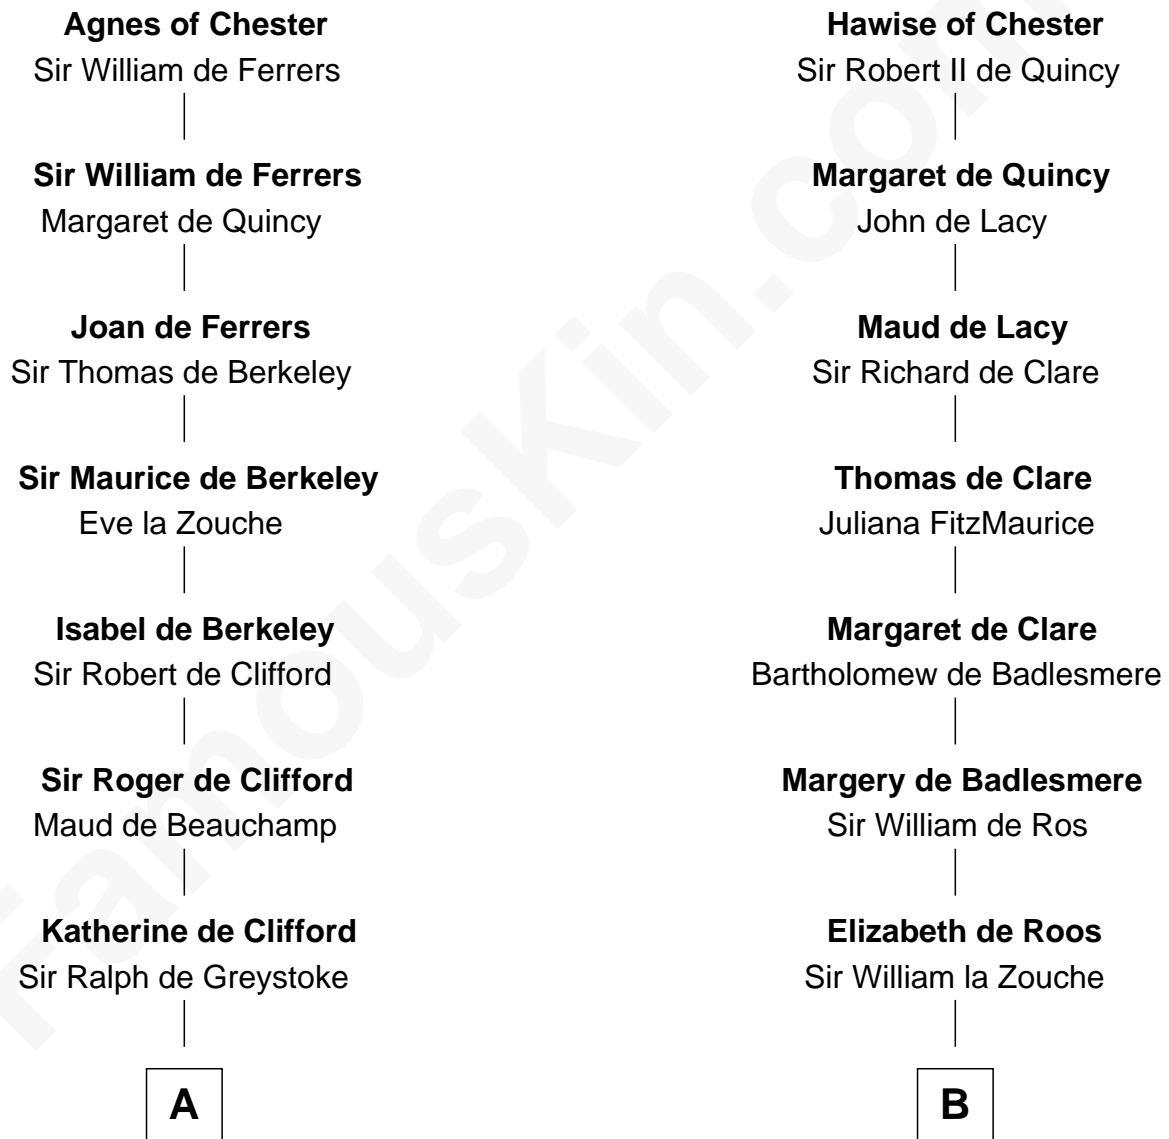

# FamousKin.com Relationship Chart of

**Ichabod Goodwin**

*27th Governor of New Hampshire*

**15th cousin 6 times removed of**

**Robert Catesby**

*Leader of Gunpowder Plot*

**Bertrade de Montfort**

Hugh de Kevelioc

**C**

—  
**Mary Frost**

John Hill

—  
**Elisha Hill**

Mary Plaisted

—  
**Hannah Hill**

Dominicus Goodwin

—  
**Samuel Goodwin**

Anna Thompson Gerrish

—  
**Ichabod Goodwin**

*27th Governor of New Hampshire*

FamousKin.com