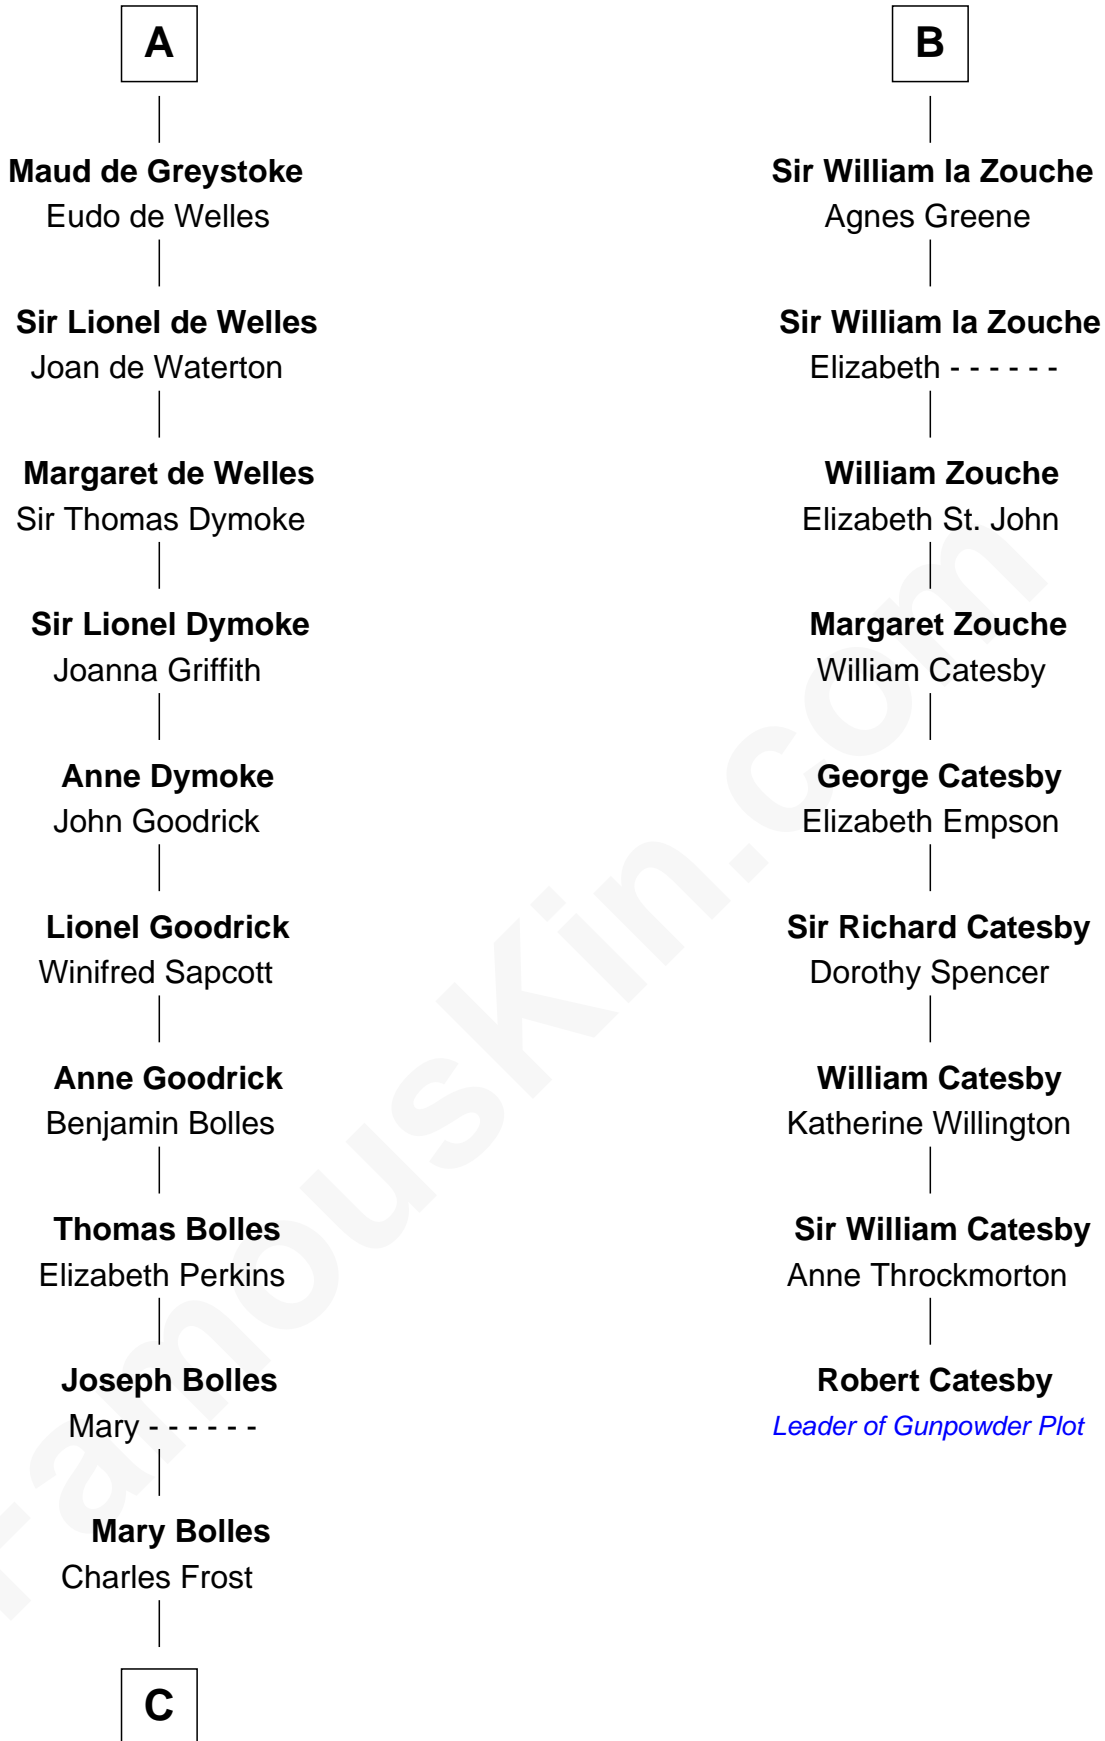

FamousKin.com Relationship Chart of

Ichabod Goodwin

27th Governor of New Hampshire

15th cousin 6 times removed of

Robert Catesby

Leader of Gunpowder Plot

C

—
Mary Frost

John Hill

—
Elisha Hill

Mary Plaisted

—
Hannah Hill

Dominicus Goodwin

—
Samuel Goodwin

Anna Thompson Gerrish

—
Ichabod Goodwin

27th Governor of New Hampshire