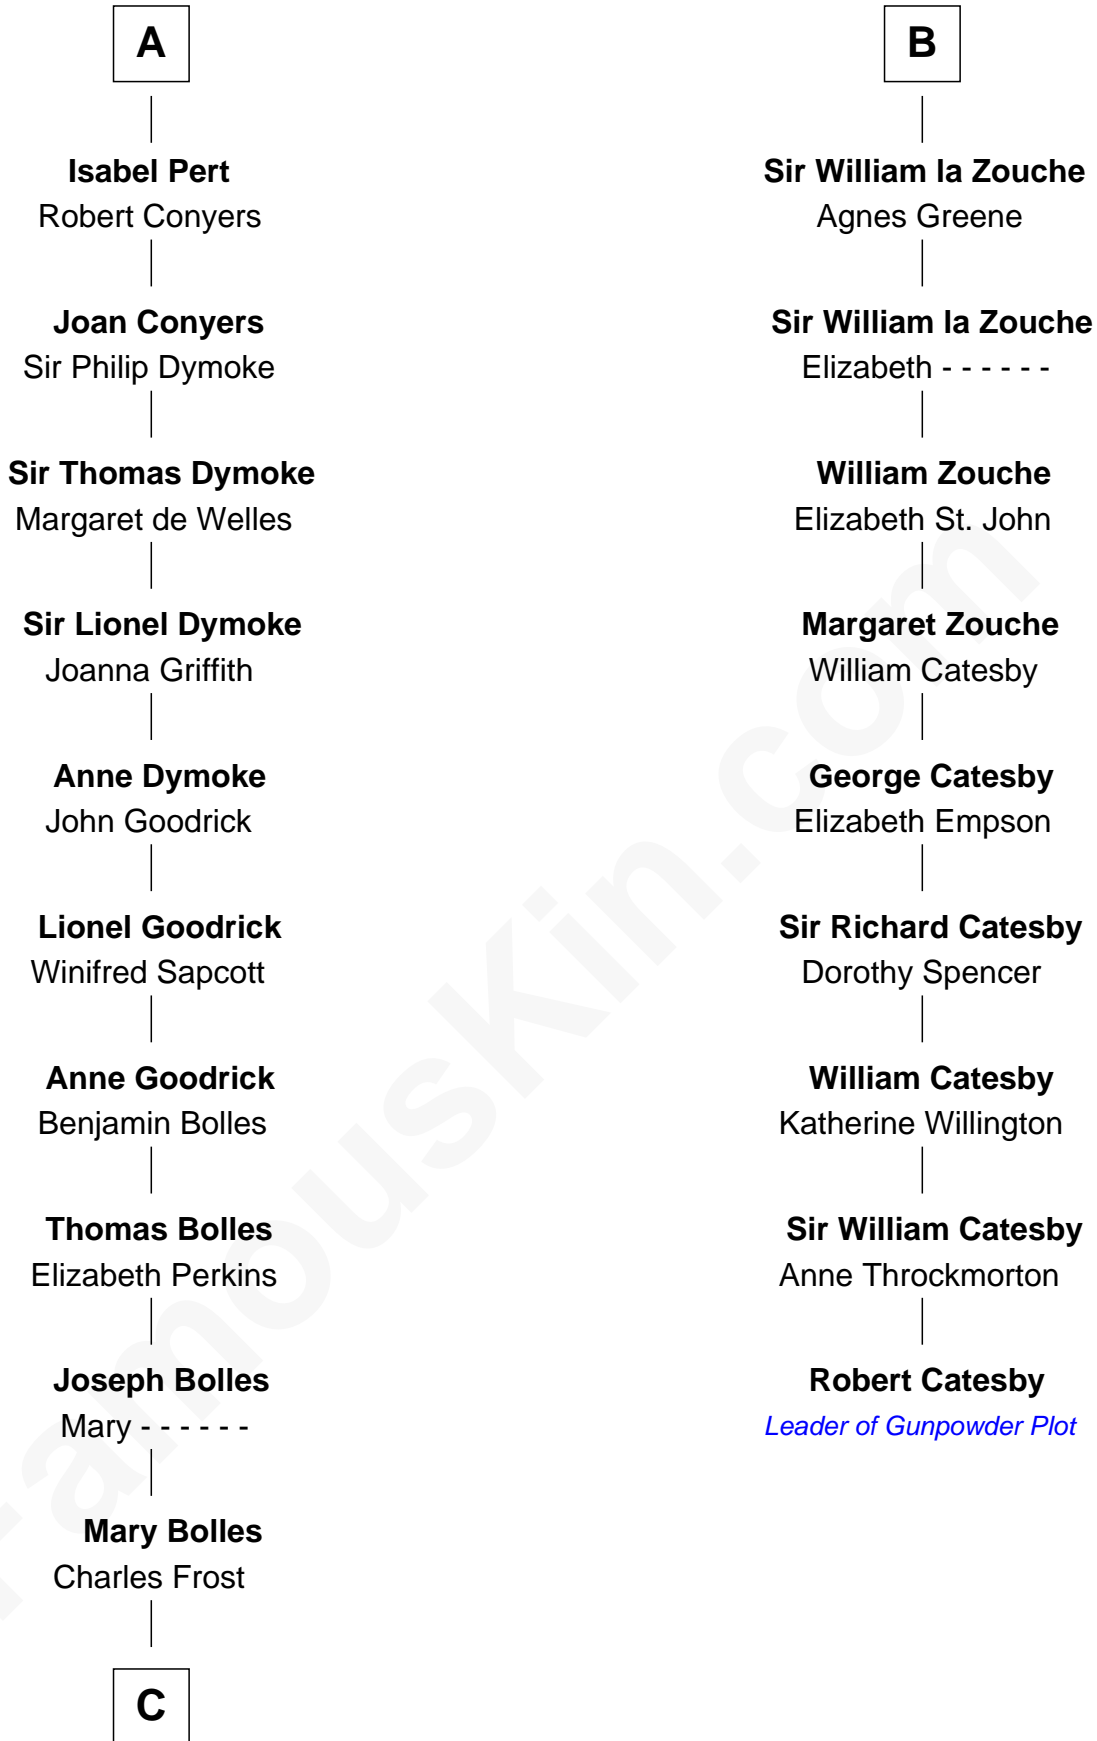

FamousKin.com Relationship Chart of

Ichabod Goodwin

27th Governor of New Hampshire

15th cousin 6 times removed of

Robert Catesby

Leader of Gunpowder Plot

Richard Avenal

C

—
Mary Frost

John Hill

—
Elisha Hill

Mary Plaisted

—
Hannah Hill

Dominicus Goodwin

—
Samuel Goodwin

Anna Thompson Gerrish

—
Ichabod Goodwin

27th Governor of New Hampshire

FamousKin.com