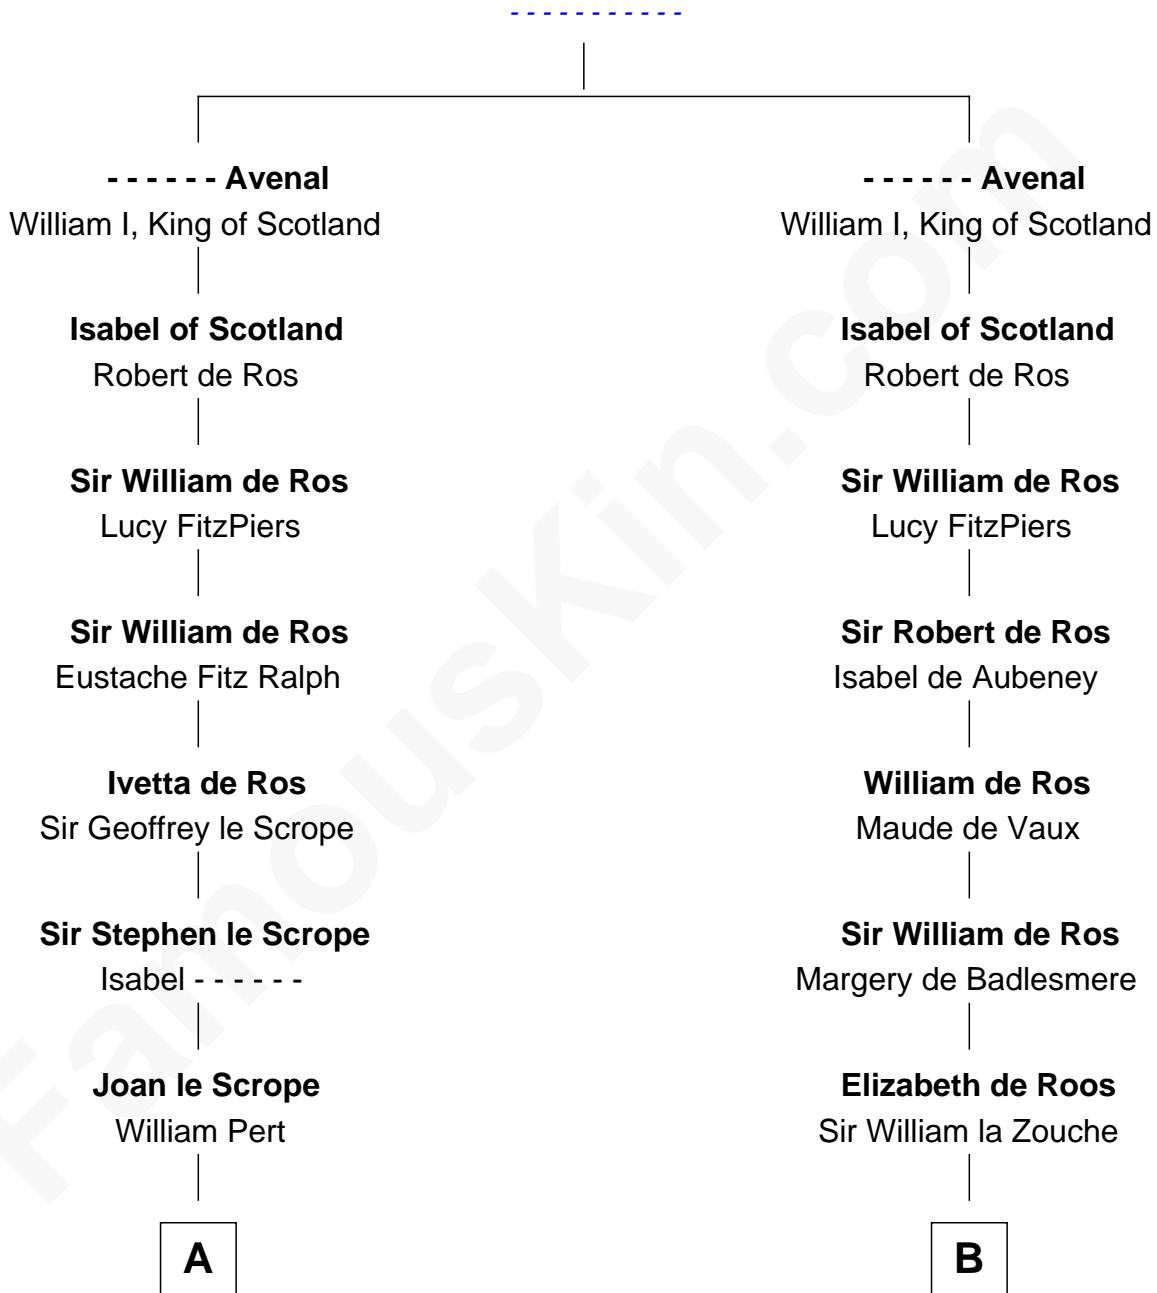

FamousKin.com Relationship Chart of

Ichabod Goodwin

27th Governor of New Hampshire

15th cousin 6 times removed of

Robert Catesby

Leader of Gunpowder Plot

Richard Avenal

C

—
Mary Frost

John Hill

—
Elisha Hill

Mary Plaisted

—
Hannah Hill

Dominicus Goodwin

—
Samuel Goodwin

Anna Thompson Gerrish

—
Ichabod Goodwin

27th Governor of New Hampshire

FamousKin.com