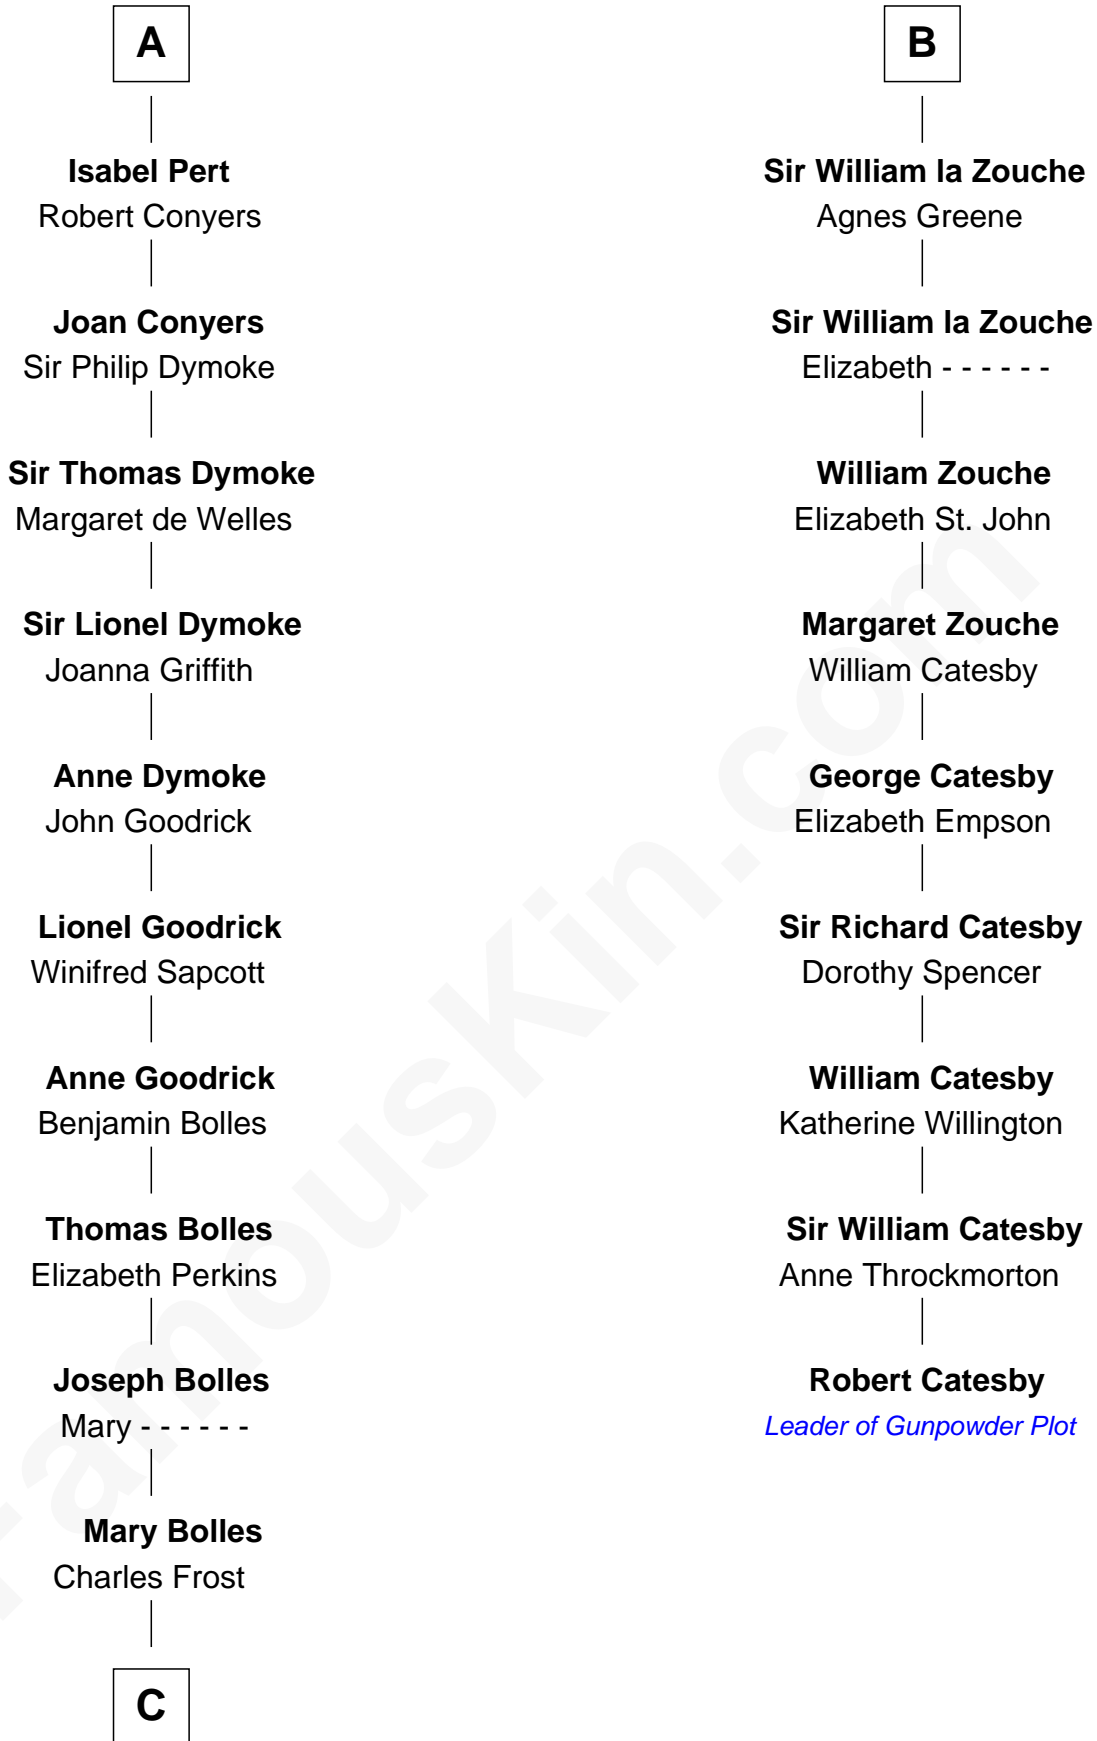

FamousKin.com

Relationship Chart of

Ichabod Goodwin

27th Governor of New Hampshire

15th cousin 6 times removed of

Robert Catesby

Leader of Gunpowder Plot

C

—
Mary Frost

John Hill

—
Elisha Hill

Mary Plaisted

—
Hannah Hill

Dominicus Goodwin

—
Samuel Goodwin

Anna Thompson Gerrish

—
Ichabod Goodwin

27th Governor of New Hampshire

FamousKin.com