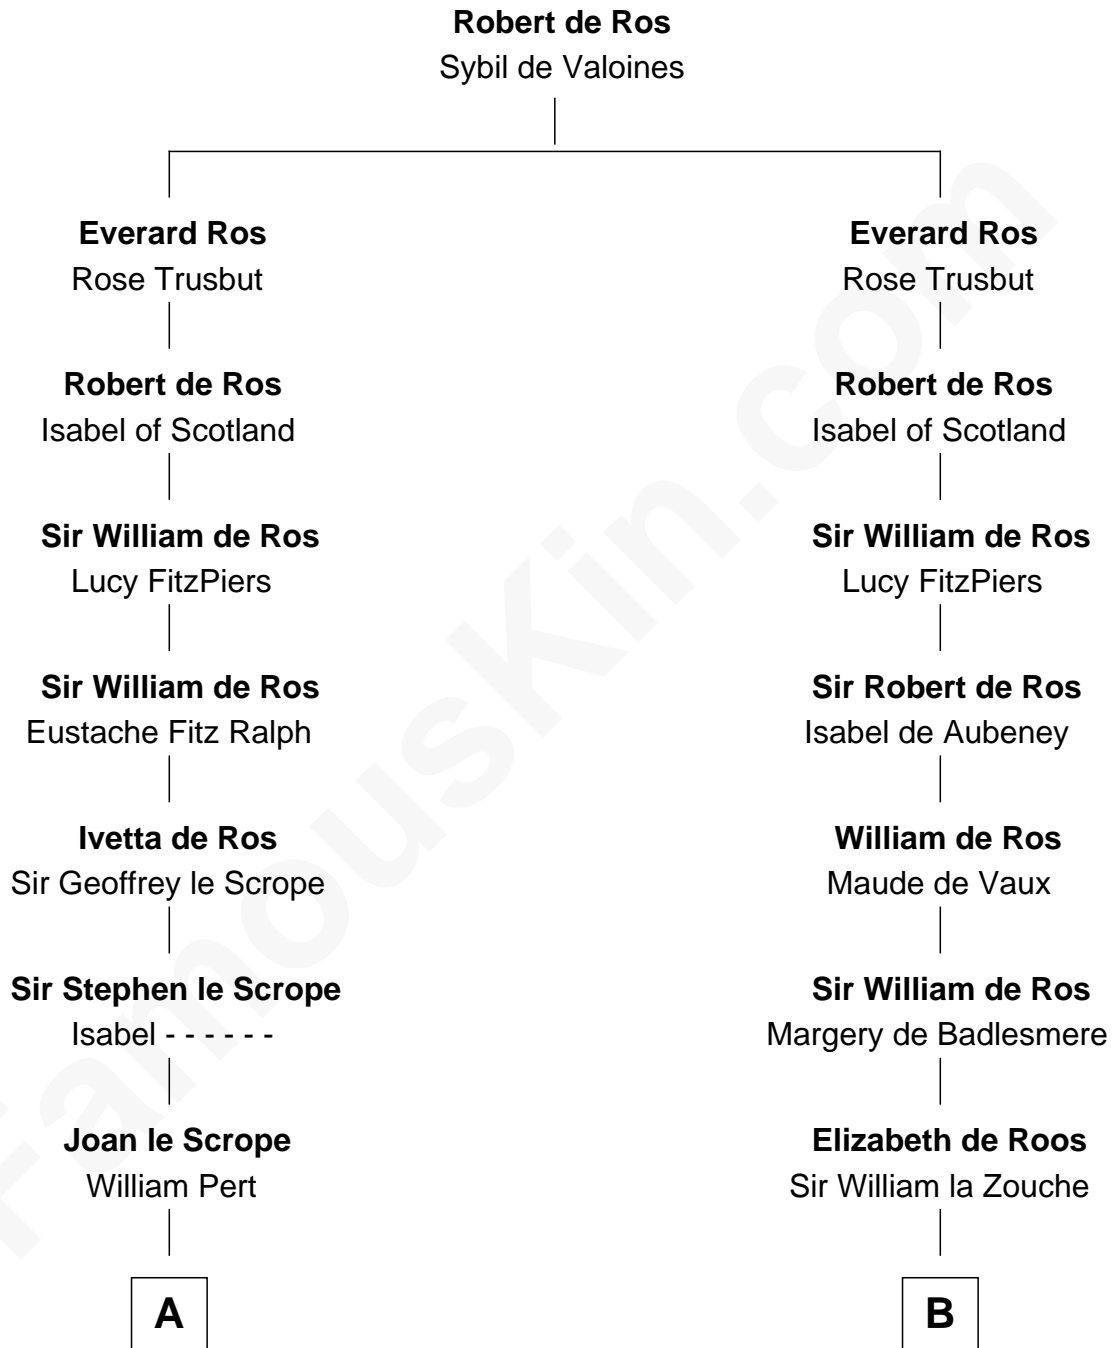

FamousKin.com

Relationship Chart of

Ichabod Goodwin

27th Governor of New Hampshire

15th cousin 6 times removed of

Robert Catesby

Leader of Gunpowder Plot

C

—
Mary Frost

John Hill

—
Elisha Hill

Mary Plaisted

—
Hannah Hill

Dominicus Goodwin

—
Samuel Goodwin

Anna Thompson Gerrish

—
Ichabod Goodwin

27th Governor of New Hampshire

FamousKin.com