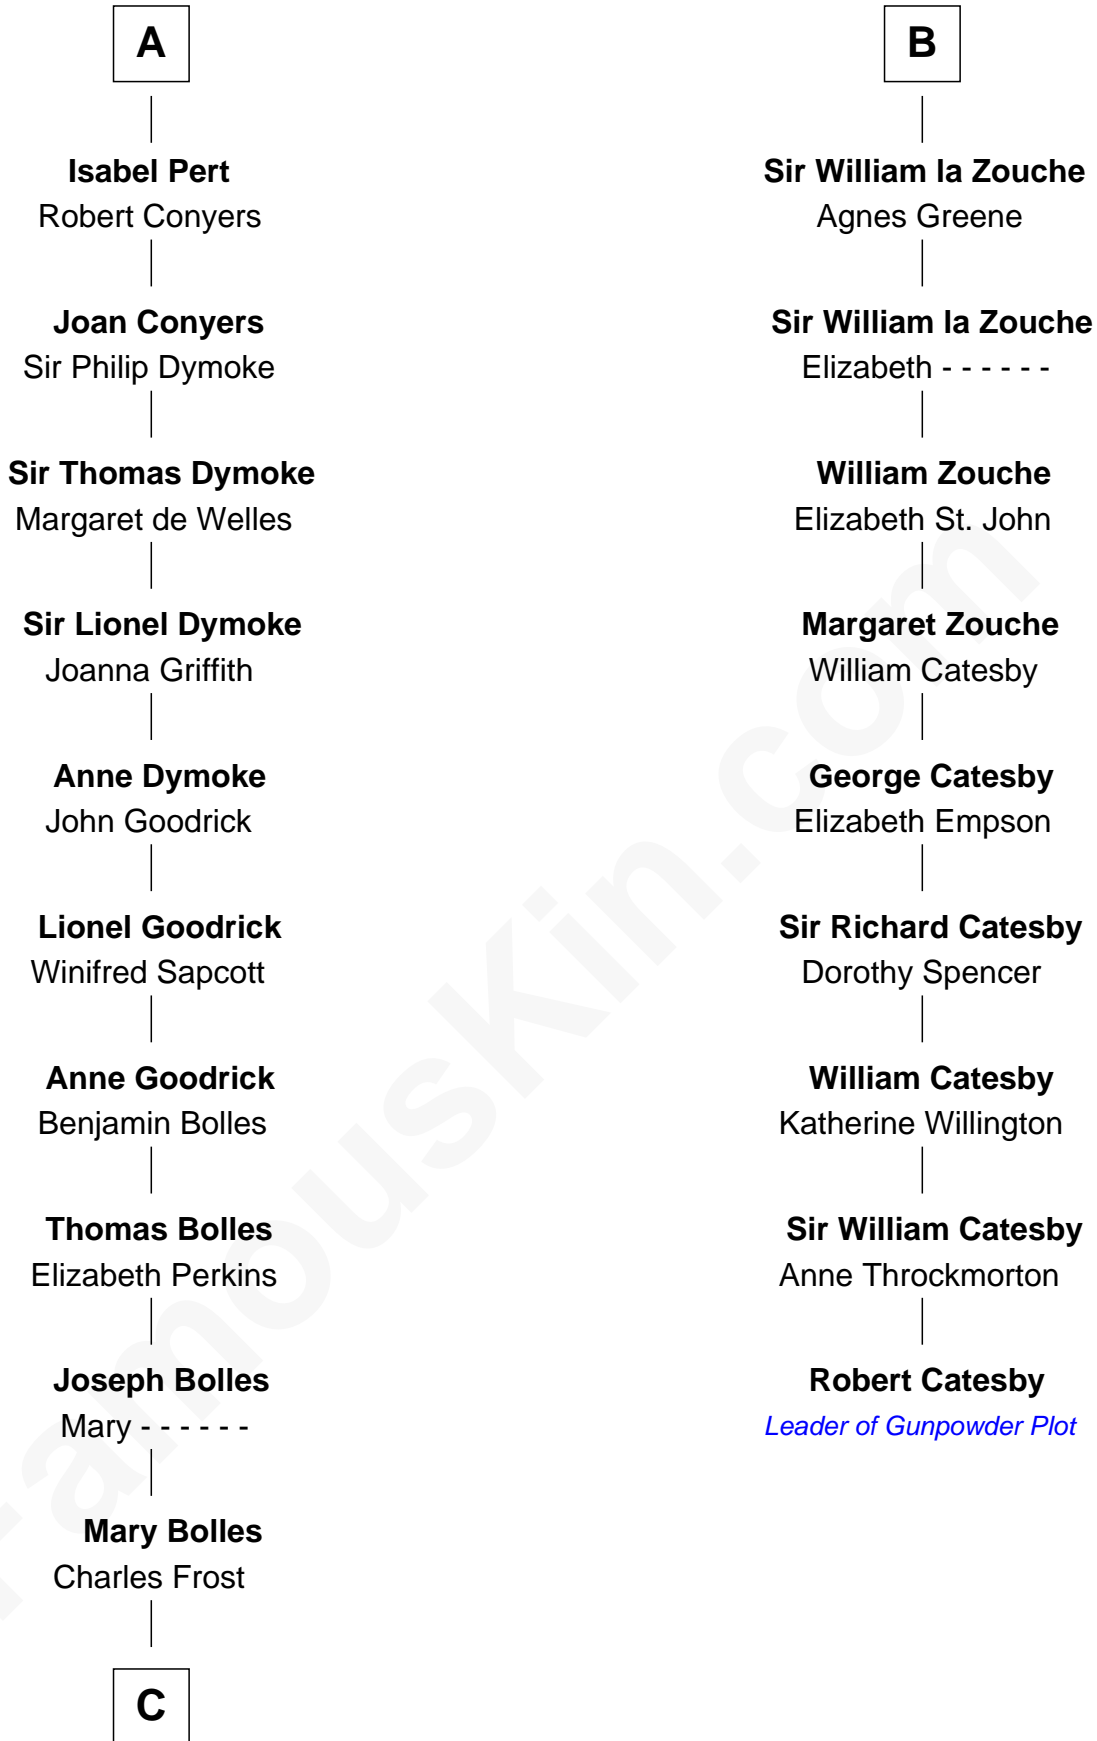

FamousKin.com Relationship Chart of

Ichabod Goodwin

27th Governor of New Hampshire

15th cousin 6 times removed of

Robert Catesby

Leader of Gunpowder Plot

William Trusbut

C

—
Mary Frost

John Hill

—
Elisha Hill

Mary Plaisted

—
Hannah Hill

Dominicus Goodwin

—
Samuel Goodwin

Anna Thompson Gerrish

—
Ichabod Goodwin

27th Governor of New Hampshire

FamousKin.com