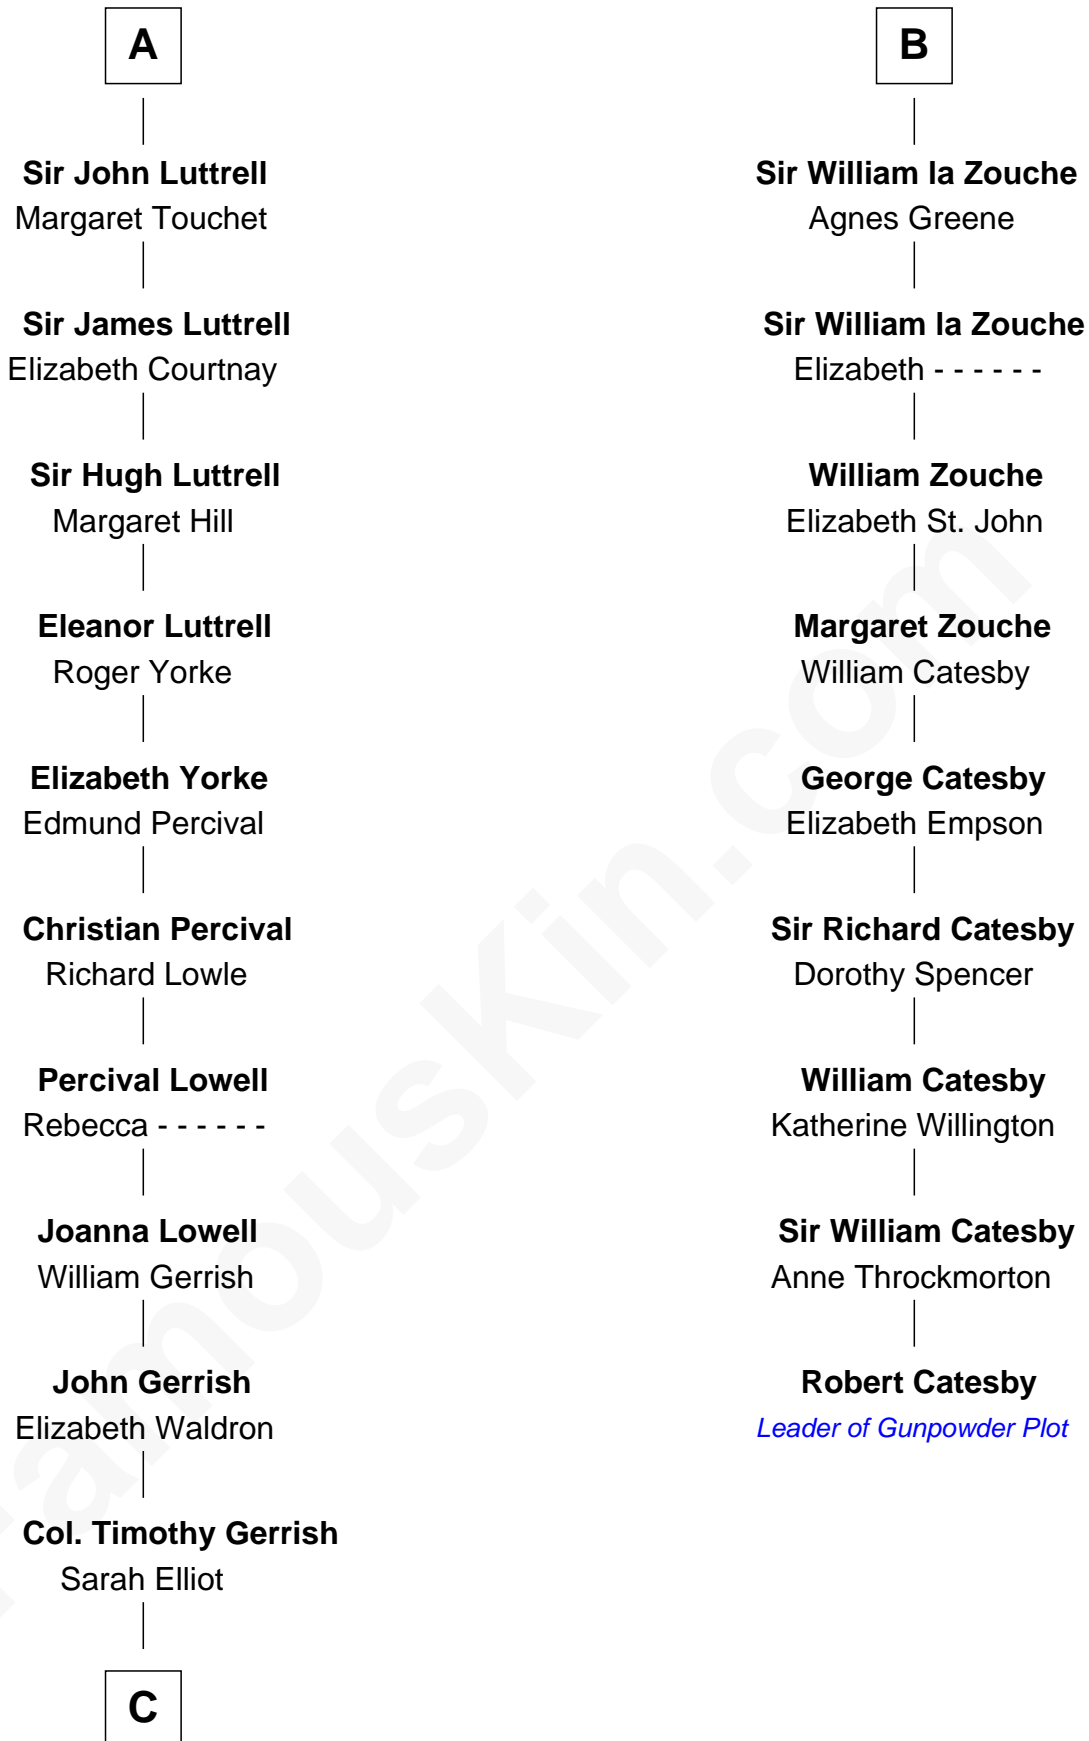

# FamousKin.com Relationship Chart of

**Ichabod Goodwin**

*27th Governor of New Hampshire*

**15th cousin 4 times removed of**

**Robert Catesby**

*Leader of Gunpowder Plot*

**C**

Col. Joseph Gerrish

Anna Thompson

Anna Thompson Gerrish

Samuel Goodwin

**Ichabod Goodwin**

*27th Governor of New Hampshire*

FamousKin.com