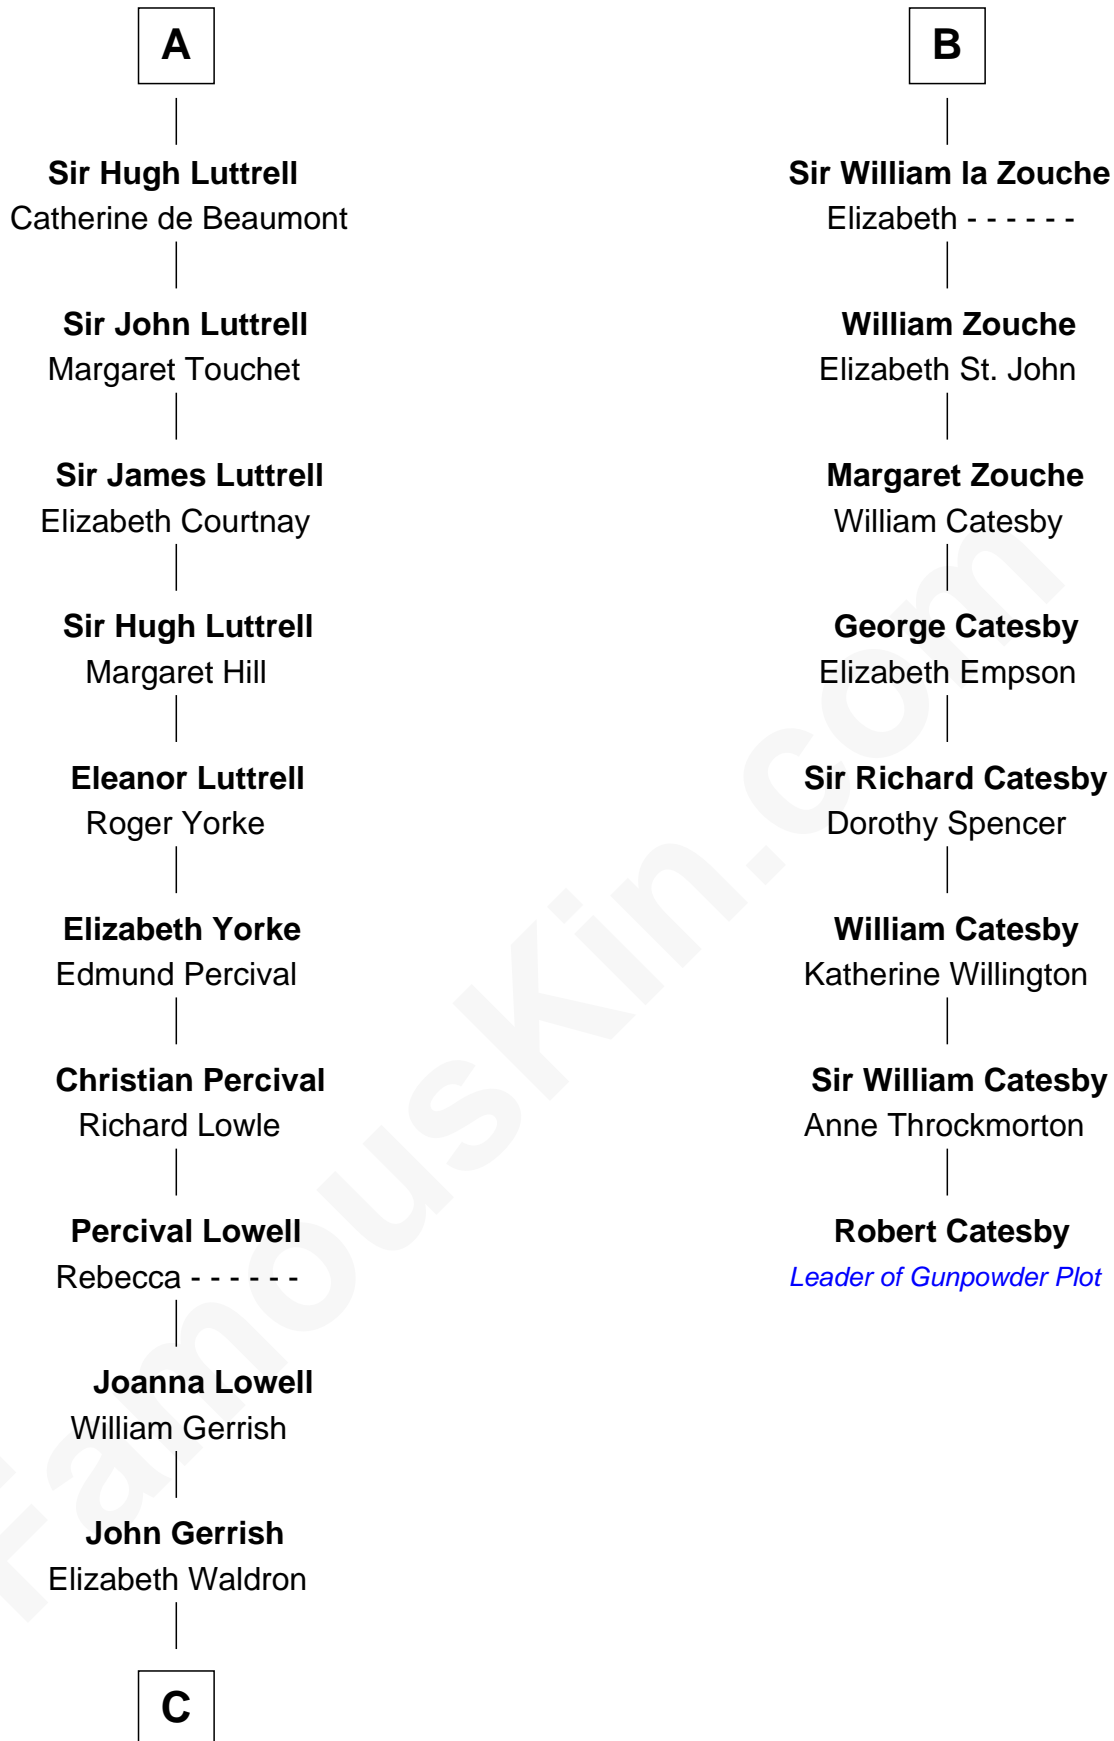

FamousKin.com Relationship Chart of

Ichabod Goodwin

27th Governor of New Hampshire

14th cousin 6 times removed of

Robert Catesby

Leader of Gunpowder Plot

John FitzGilbert
Sybilla of Salisbury

C

Col. Timothy Gerrish

Sarah Elliot

Col. Joseph Gerrish

Anna Thompson

Anna Thompson Gerrish

Samuel Goodwin

Ichabod Goodwin

27th Governor of New Hampshire