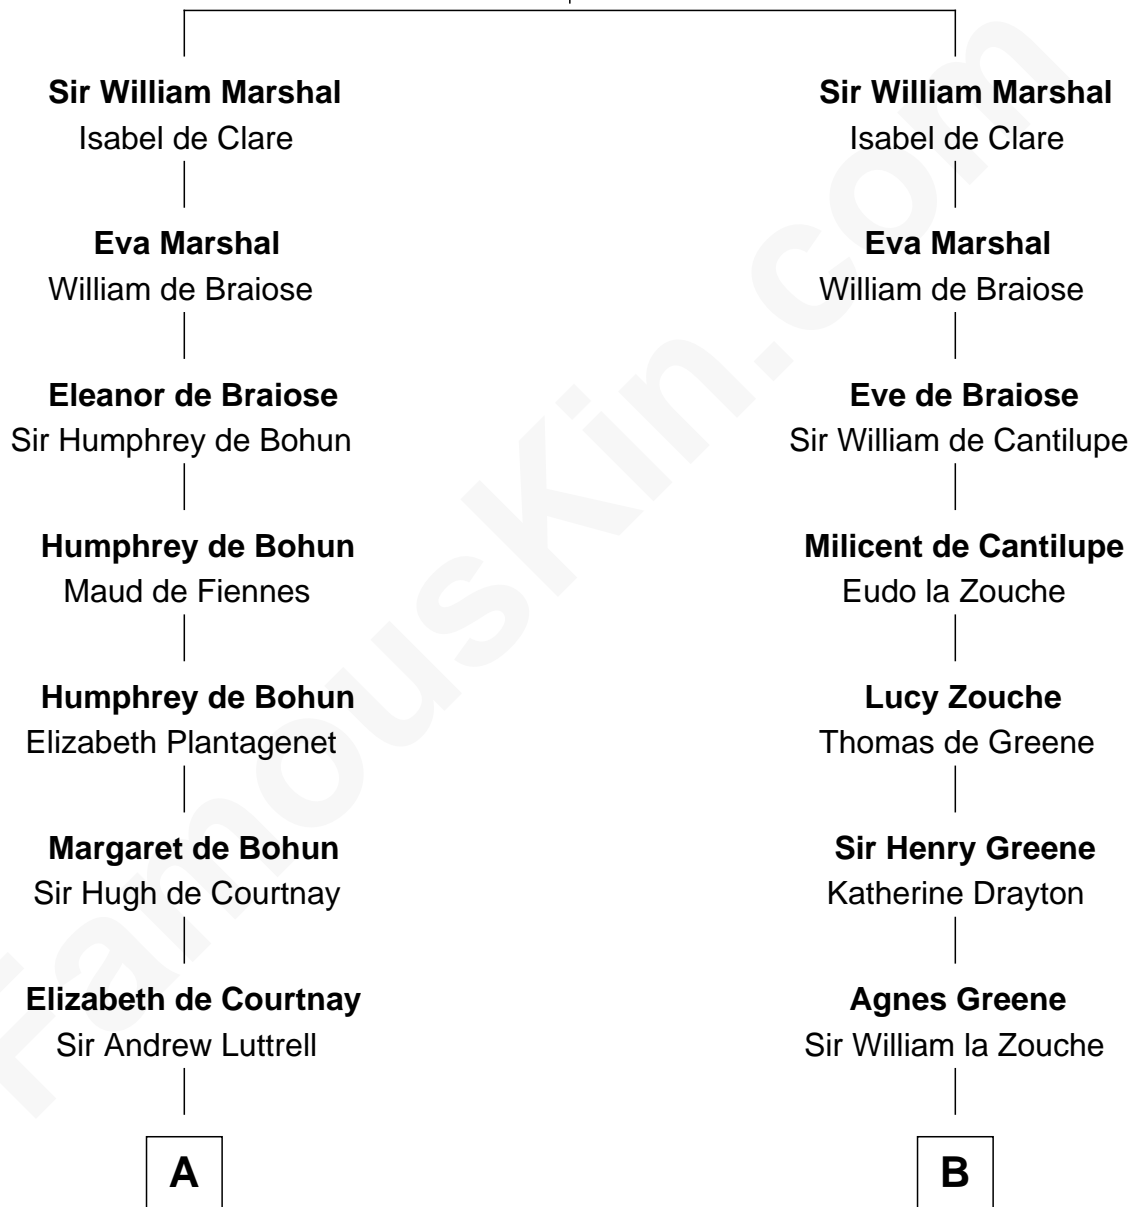

FamousKin.com Relationship Chart of

Ichabod Goodwin

27th Governor of New Hampshire

14th cousin 6 times removed of

Robert Catesby

Leader of Gunpowder Plot

John FitzGilbert
Sybilla of Salisbury

C

Col. Timothy Gerrish

Sarah Elliot

Col. Joseph Gerrish

Anna Thompson

Anna Thompson Gerrish

Samuel Goodwin

Ichabod Goodwin

27th Governor of New Hampshire