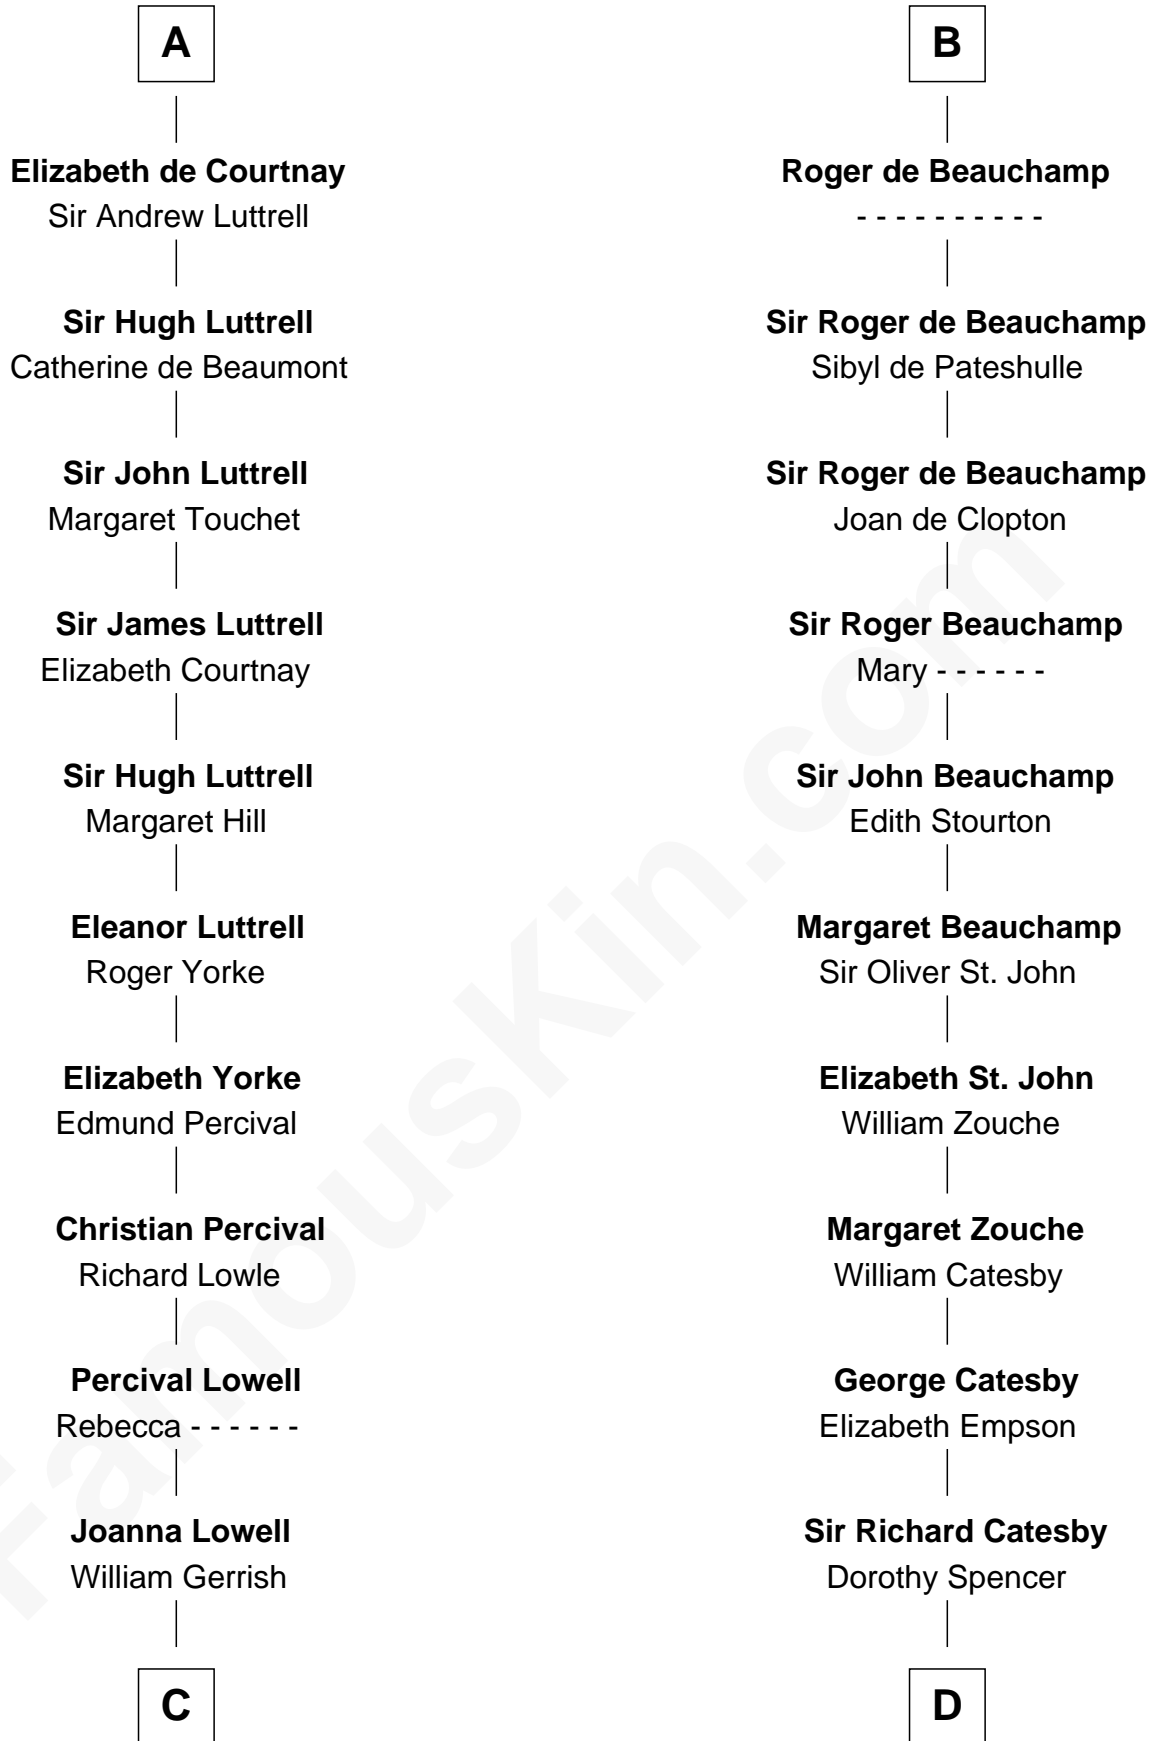

## Relationship Chart of

### Ichabod Goodwin

27th Governor of New Hampshire

19th cousin 2 times removed of

**Robert Catesby**

Leader of Gunpowder Plot

**C**

**John Gerrish**  
Elizabeth Waldron

**Col. Timothy Gerrish**  
Sarah Elliot

**Col. Joseph Gerrish**  
Anna Thompson

**Anna Thompson Gerrish**  
Samuel Goodwin

**Ihabod Goodwin**  
*27th Governor of New Hampshire*

**D**

**William Catesby**  
Katherine Willington

**Sir William Catesby**  
Anne Throckmorton

**Robert Catesby**  
*Leader of Gunpowder Plot*

FamousKin.com