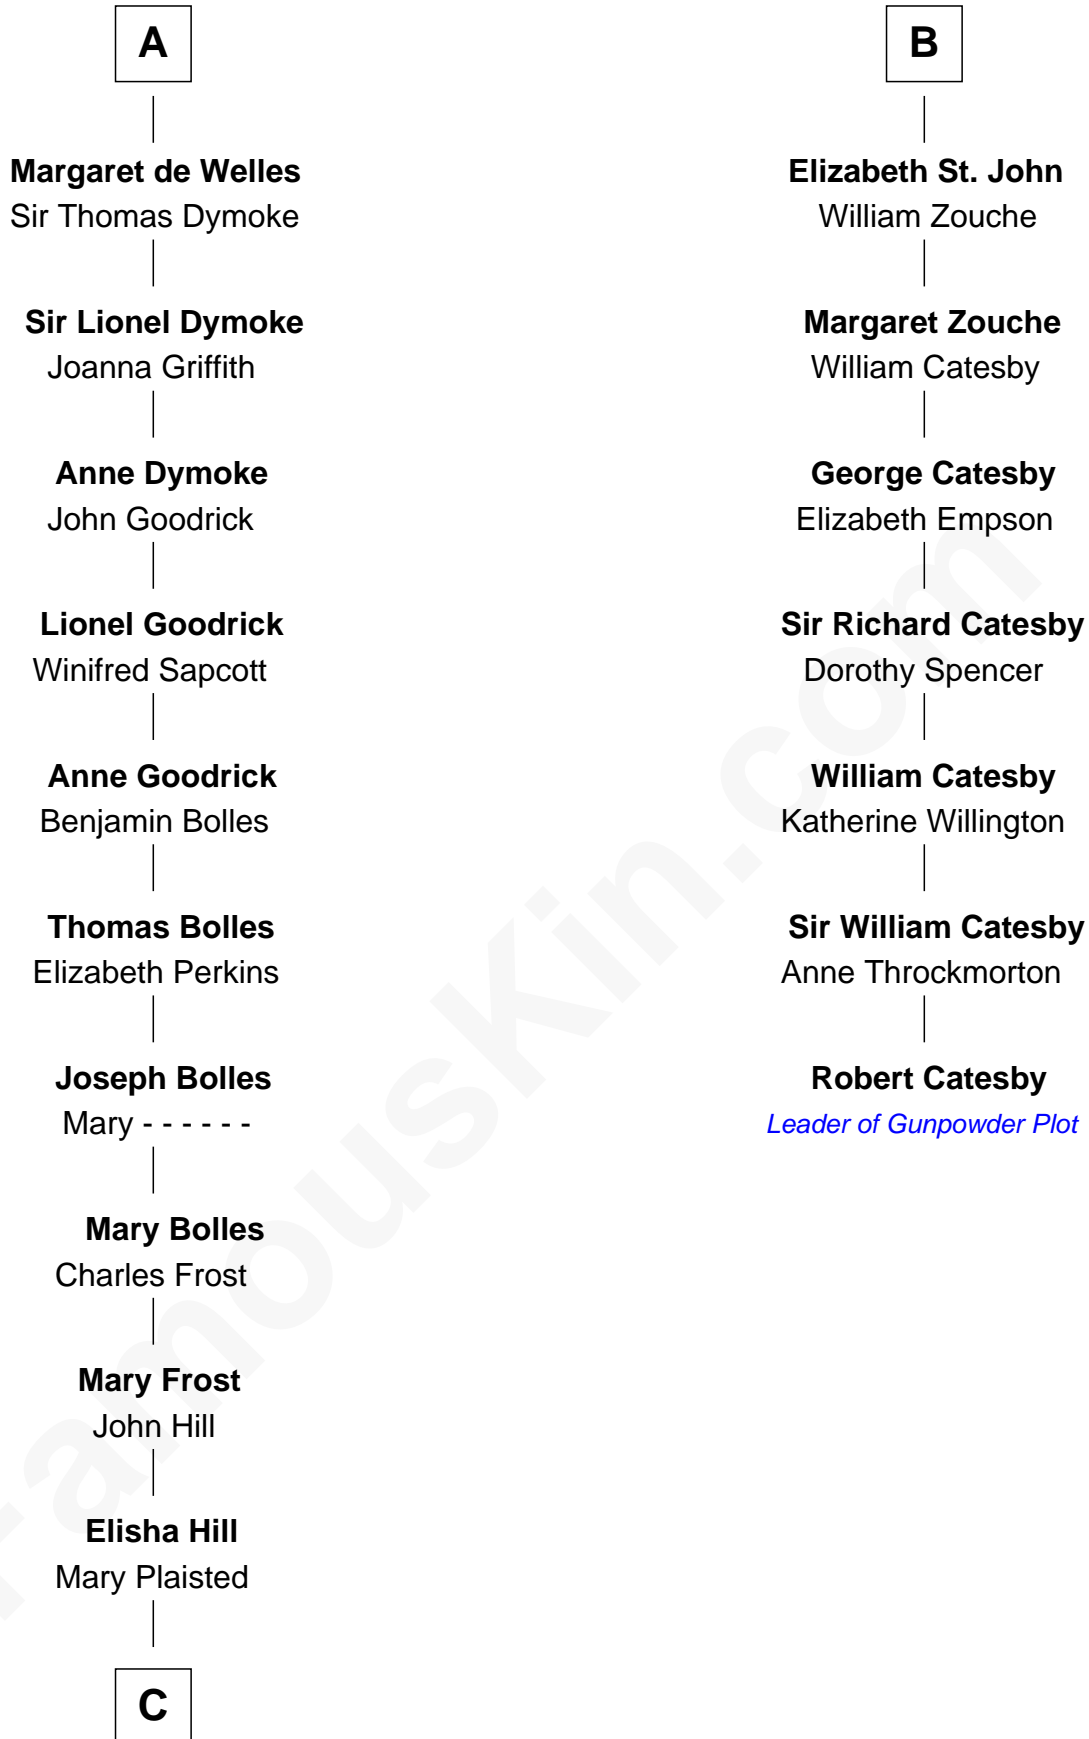

## Relationship Chart of

### Ichabod Goodwin

27th Governor of New Hampshire

13th cousin 6 times removed of

**Robert Catesby**

Leader of Gunpowder Plot

**Sir William de Beauchamp**

Isabel Mauduit

**C**

—  
**Hannah Hill**

Dominicus Goodwin

—  
**Samuel Goodwin**

Anna Thompson Gerrish

—  
**Ichabod Goodwin**

*27th Governor of New Hampshire*

FamousKin.com