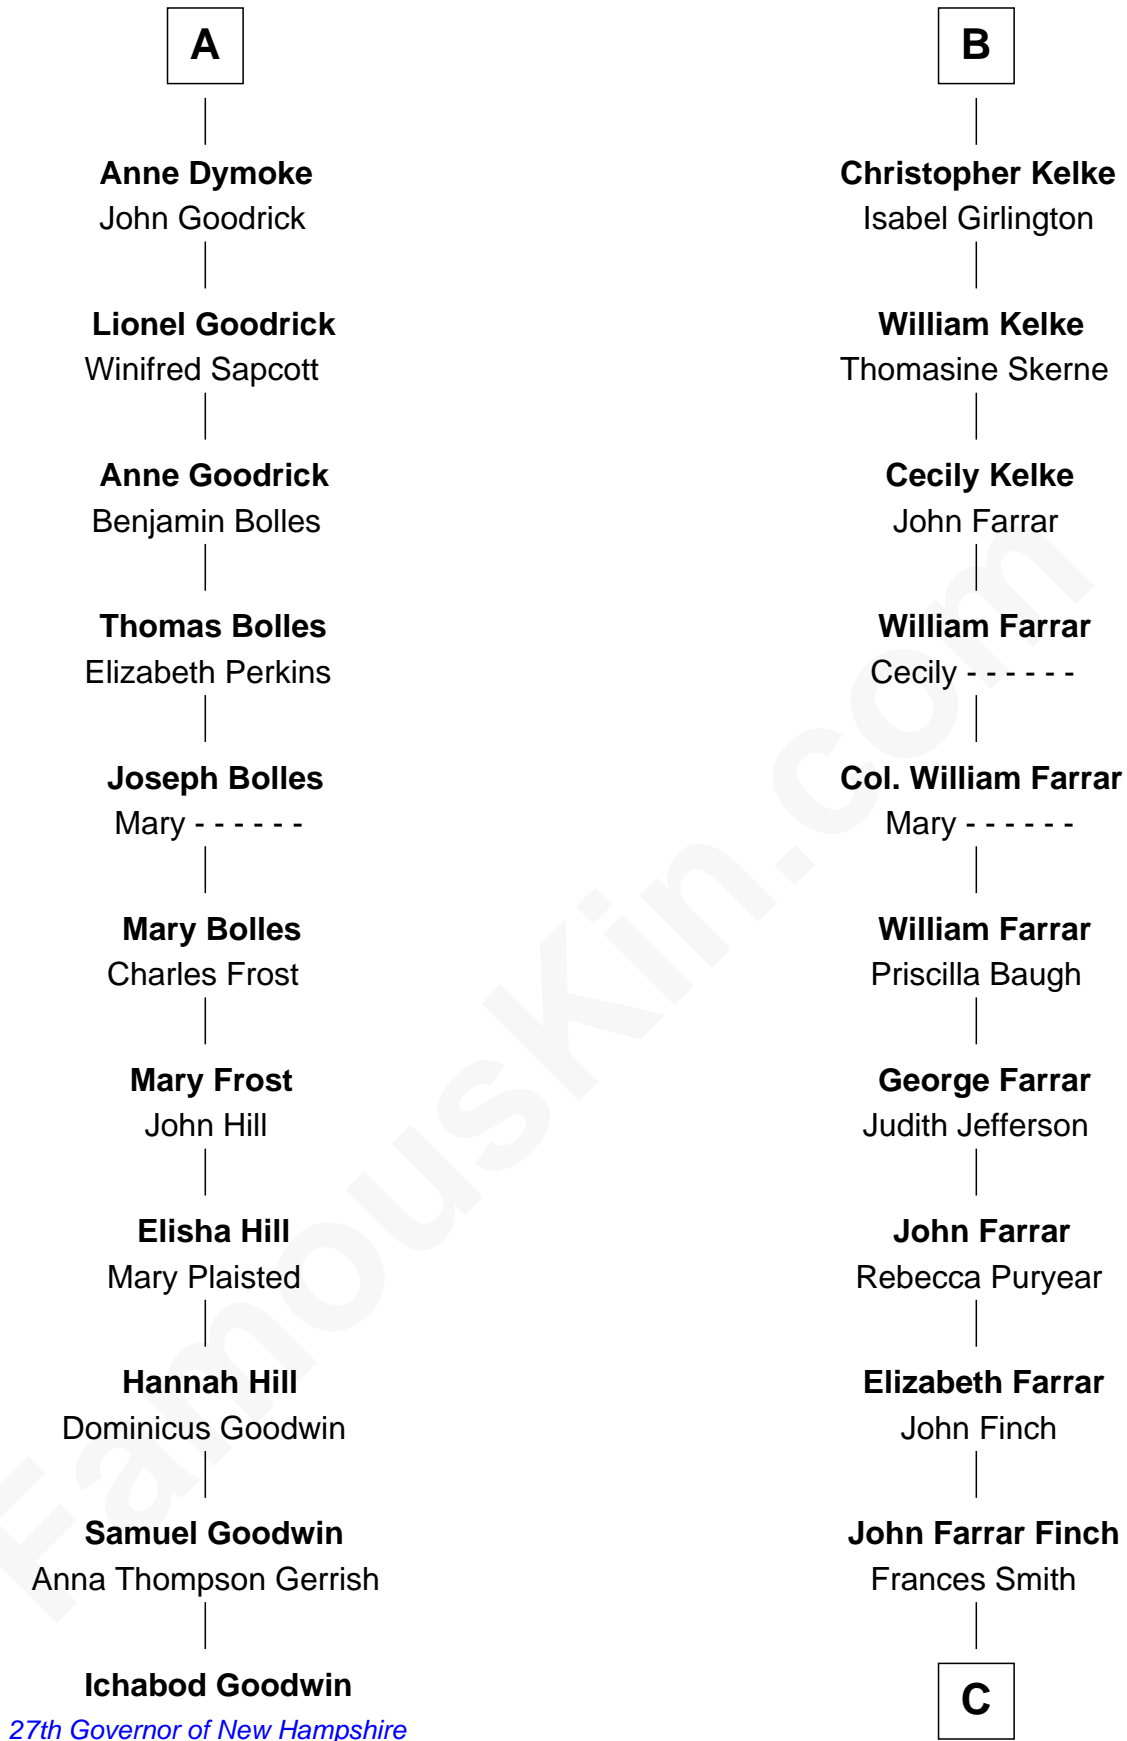

# FamousKin.com Relationship Chart of

**Ichabod Goodwin**

*27th Governor of New Hampshire*

**17th cousin 3 times removed of**

**Harper Lee**

*Author of To Kill a Mockingbird*

**Bartholomew de Badlesmere**

Margaret de Clare

**Margery de Badlesmere**

Sir William de Ros

**Maud de Roos**

John de Welles

**John de Welles**

Eleanor de Mowbray

**Eudo de Welles**

Maud de Greystoke

Sir John de Tibetot

**Sir Robert de Tibetot**

Margaret Deincourt

**Elizabeth de Tibetot**

Sir Philip le Despencer

**Margery Despencer**

Sir Roger Wentworth

**Sir Philip Wentworth**

Mary Clifford

**Elizabeth Wentworth**

Sir Martin de la See

**Elizabeth de la See**

Roger Kelke

**B**

**C**

**John Robert Finch**  
Frances Cunningham