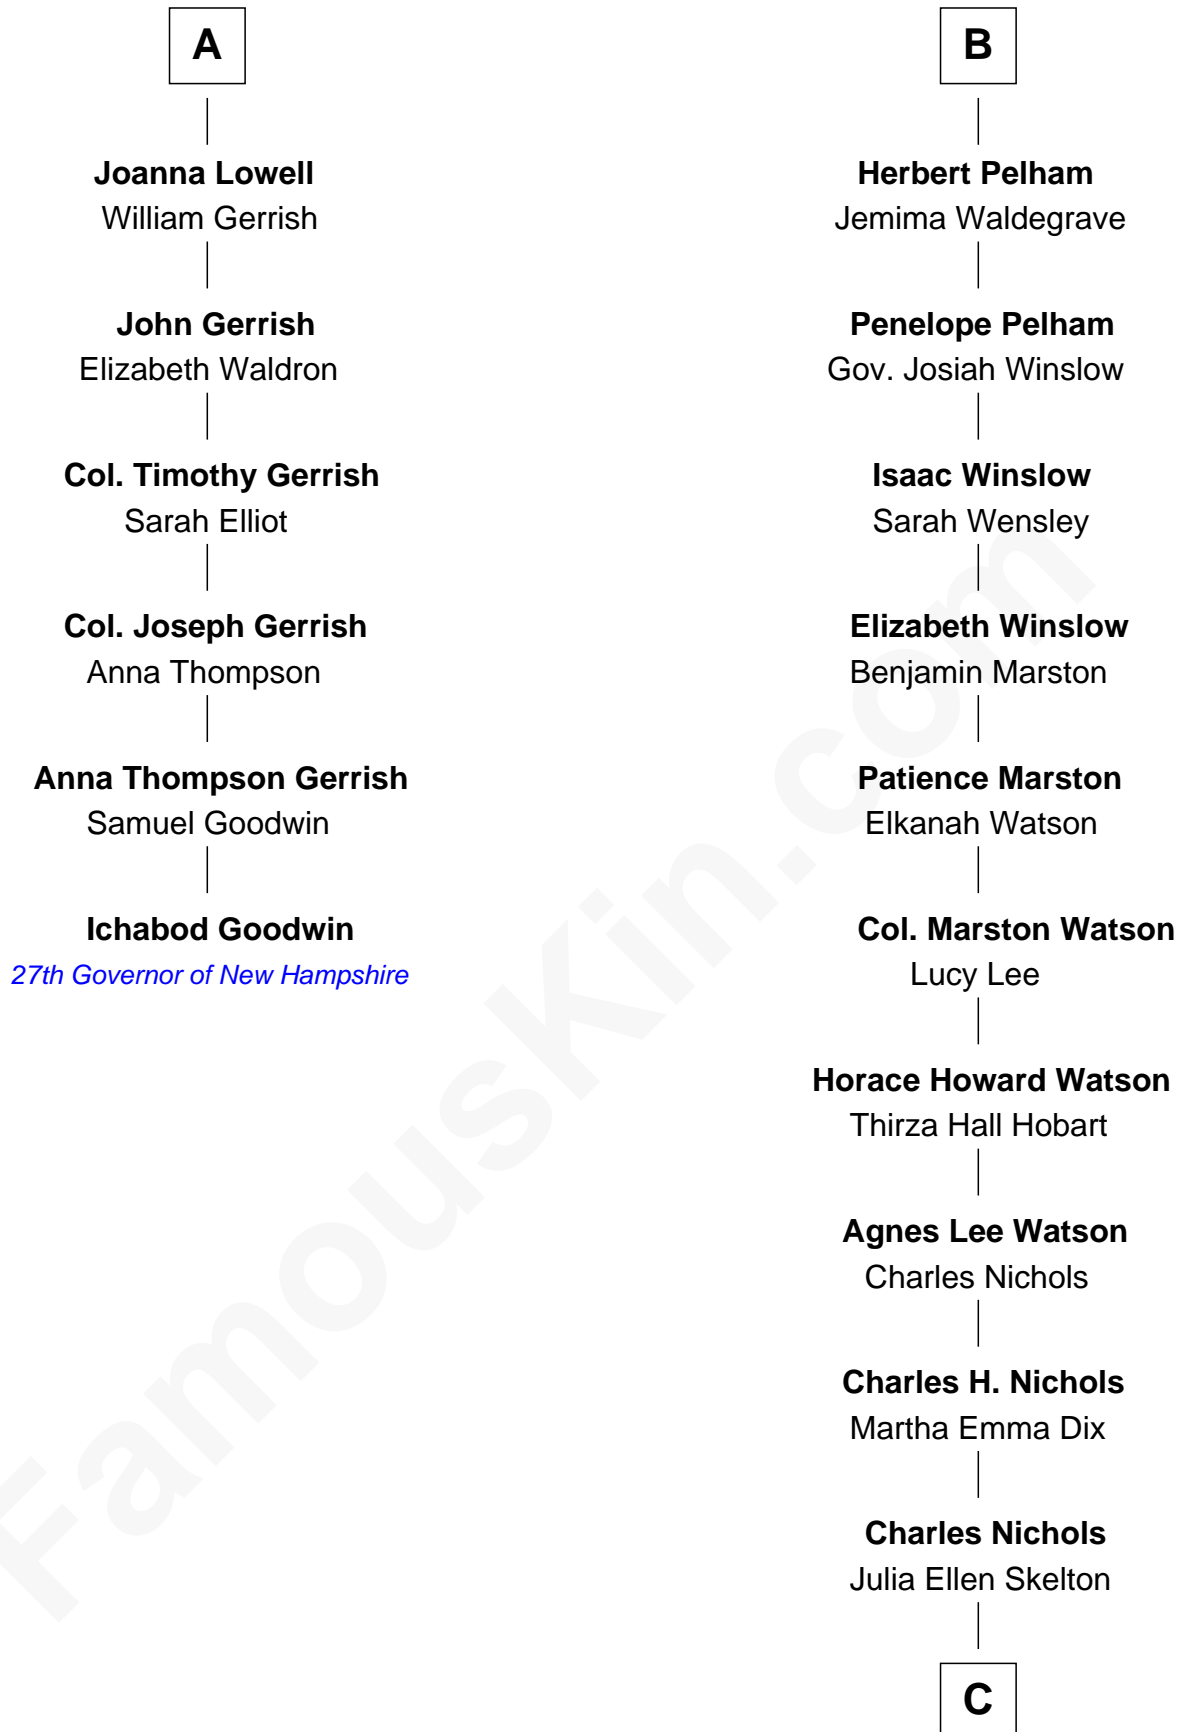

# FamousKin.com Relationship Chart of

**Ichabod Goodwin**

*27th Governor of New Hampshire*

**12th cousin 7 times removed of**

**John Cena**

*Movie Actor and WWE Pro Wrestler*

**Sir Walter Hungerford**

Katherine Peverell

**Elizabeth Yorke**

Edmund Percival

**Christian Percival**

Richard Lowle

**Percival Lowell**

Rebecca - - - - -

**A**

**Sir Robert Hungerford**

Margaret Botreaux

**Katherine Hungerford**

Sir Richard West

**Sir Thomas West**

Eleanor Copley

**Sir George West**

Elizabeth Morton

**Sir William West**

Elizabeth Strange

**Sir Thomas West**

Anne Knollys

**Penelope West**

Herbert Pelham

**B**

**C**

**Natalie Nichols**