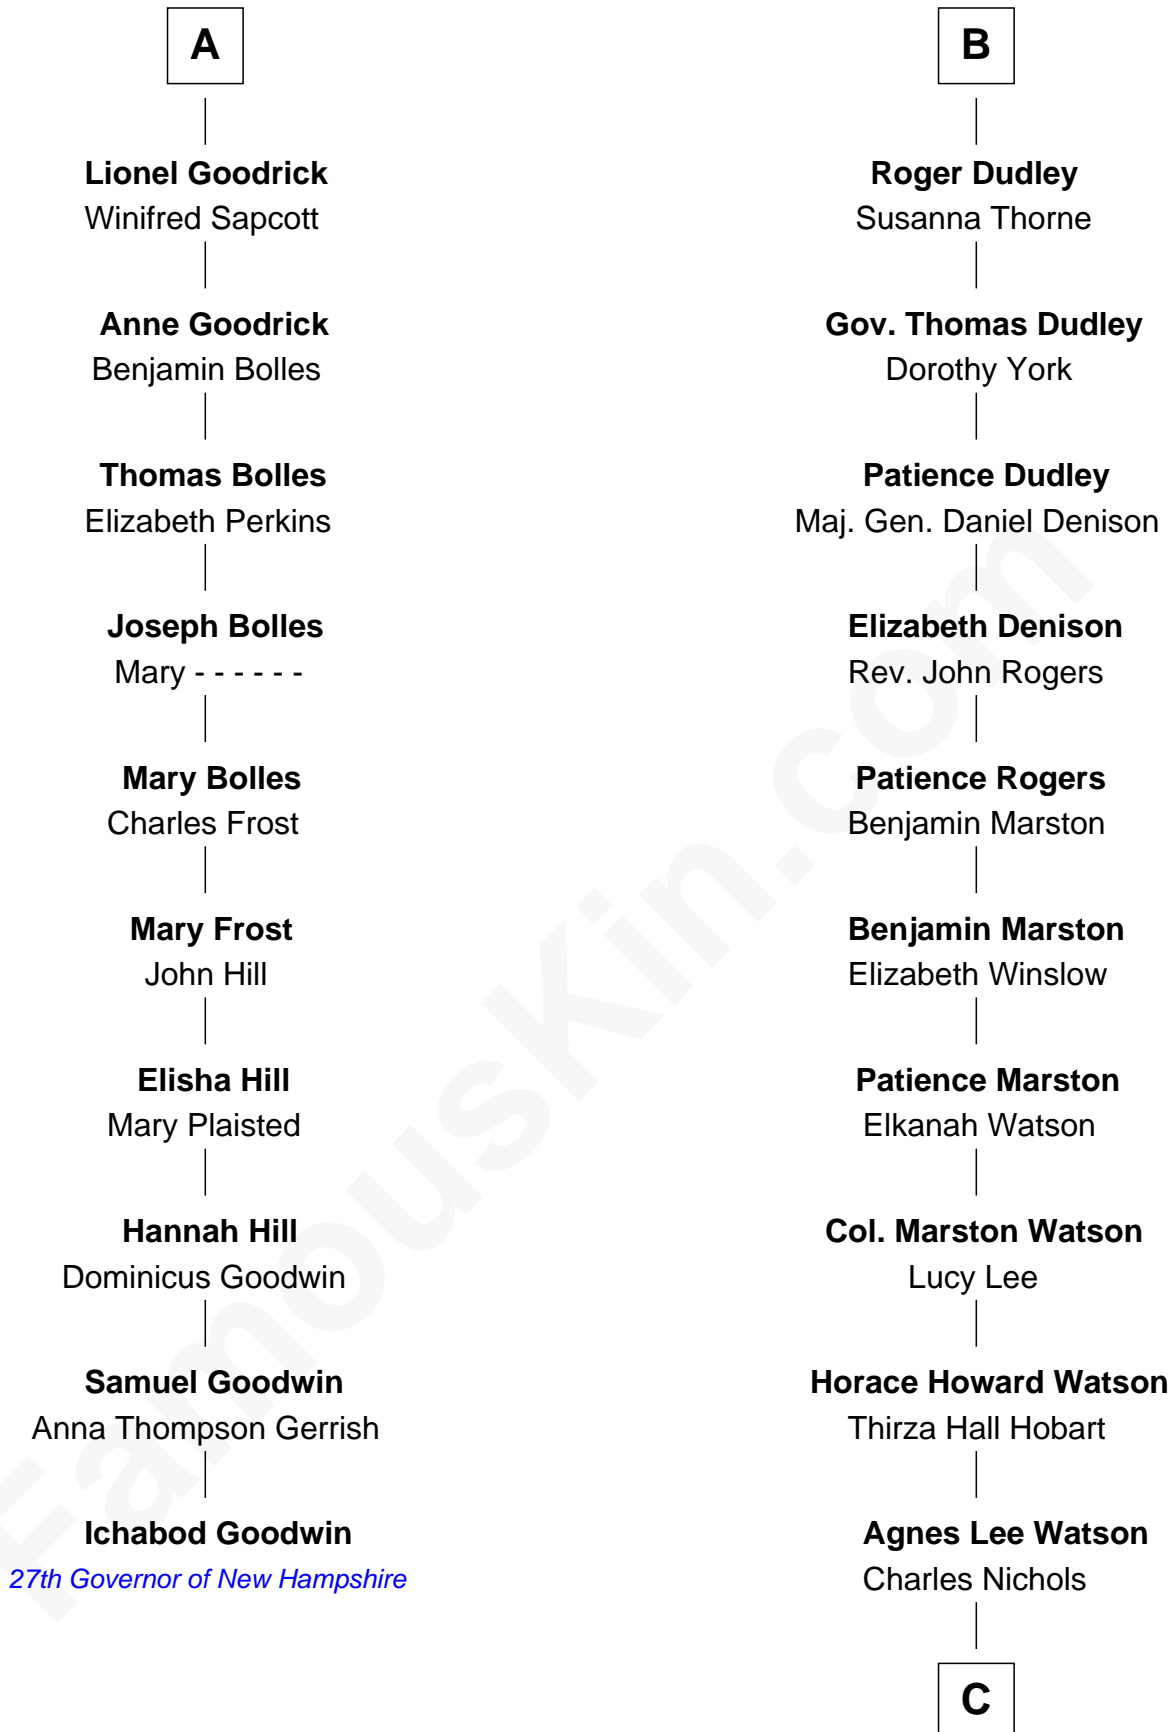

FamousKin.com Relationship Chart of

Ichabod Goodwin

27th Governor of New Hampshire

16th cousin 5 times removed of

John Cena

Movie Actor and WWE Pro Wrestler

Sir Henry de Percy

Idoine de Clifford