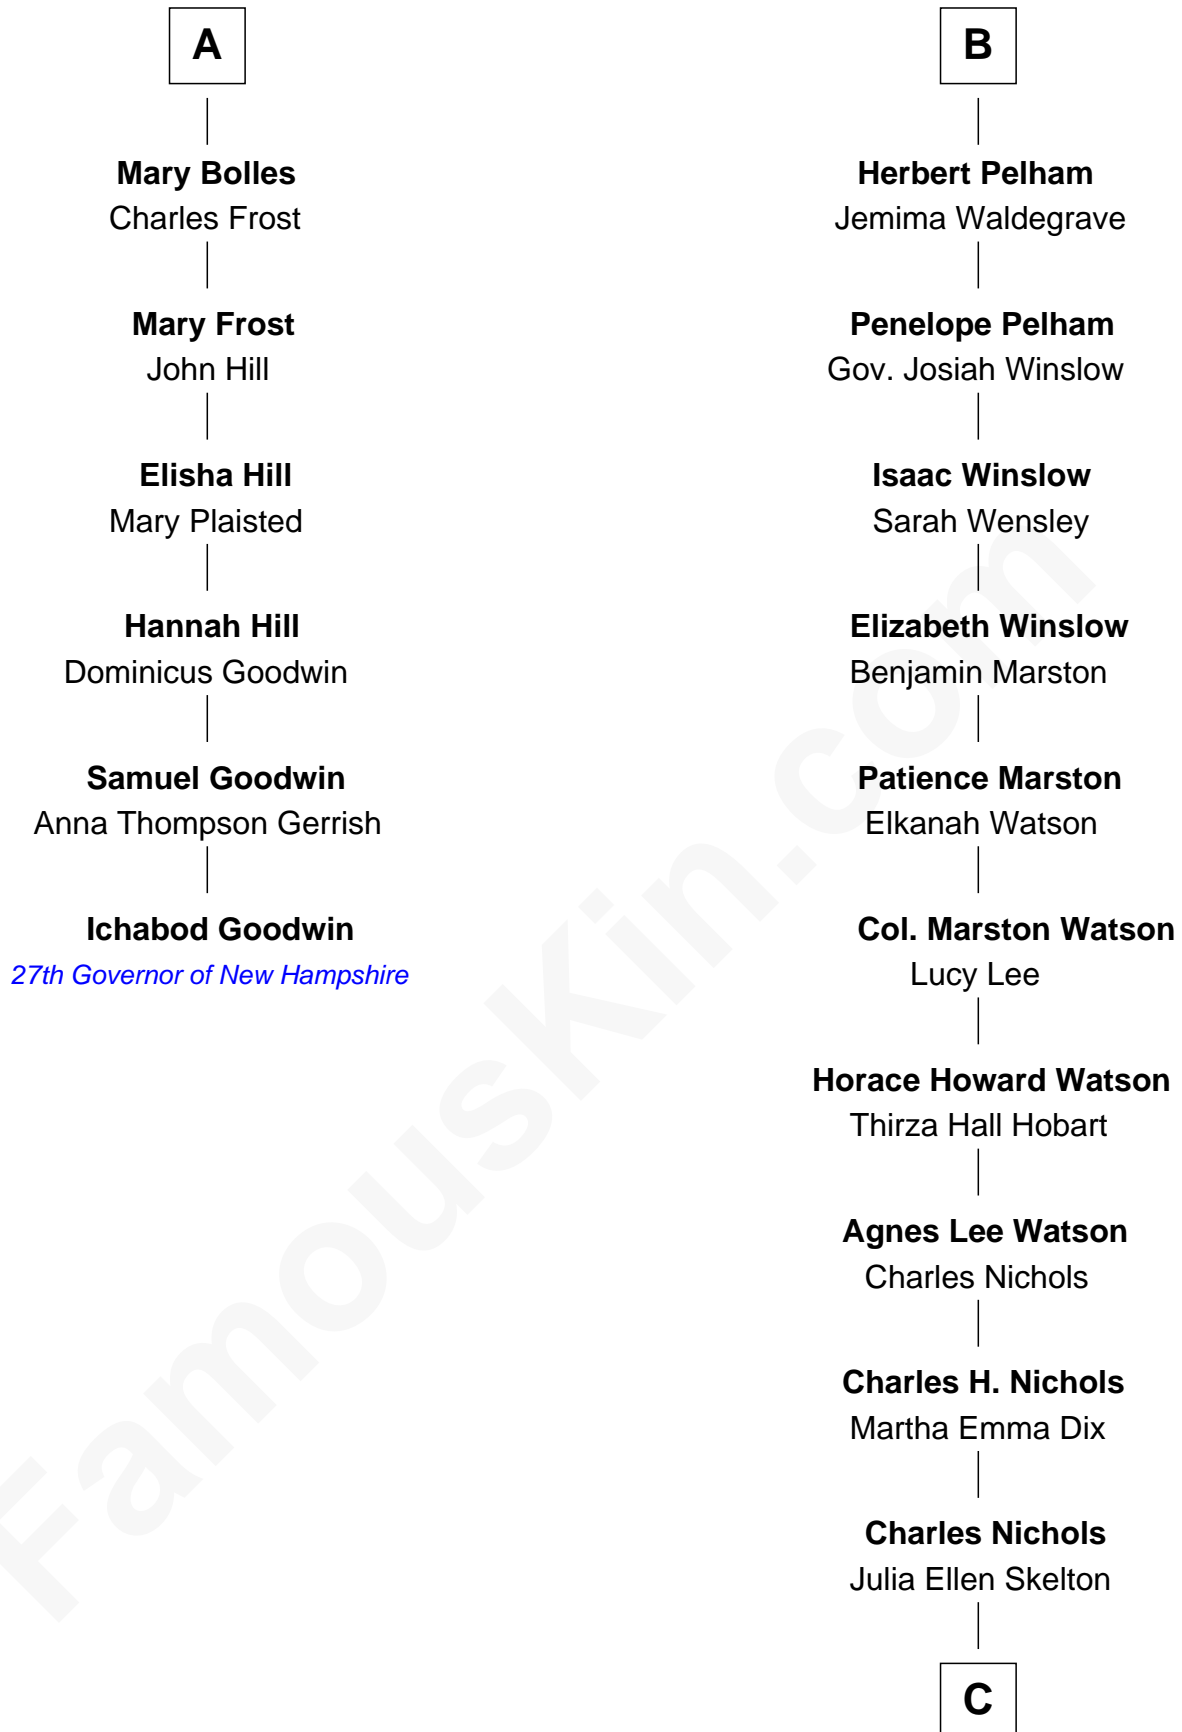

FamousKin.com

Relationship Chart of

Ichabod Goodwin

27th Governor of New Hampshire

12th cousin 7 times removed of

John Cena

Movie Actor and WWE Pro Wrestler

C