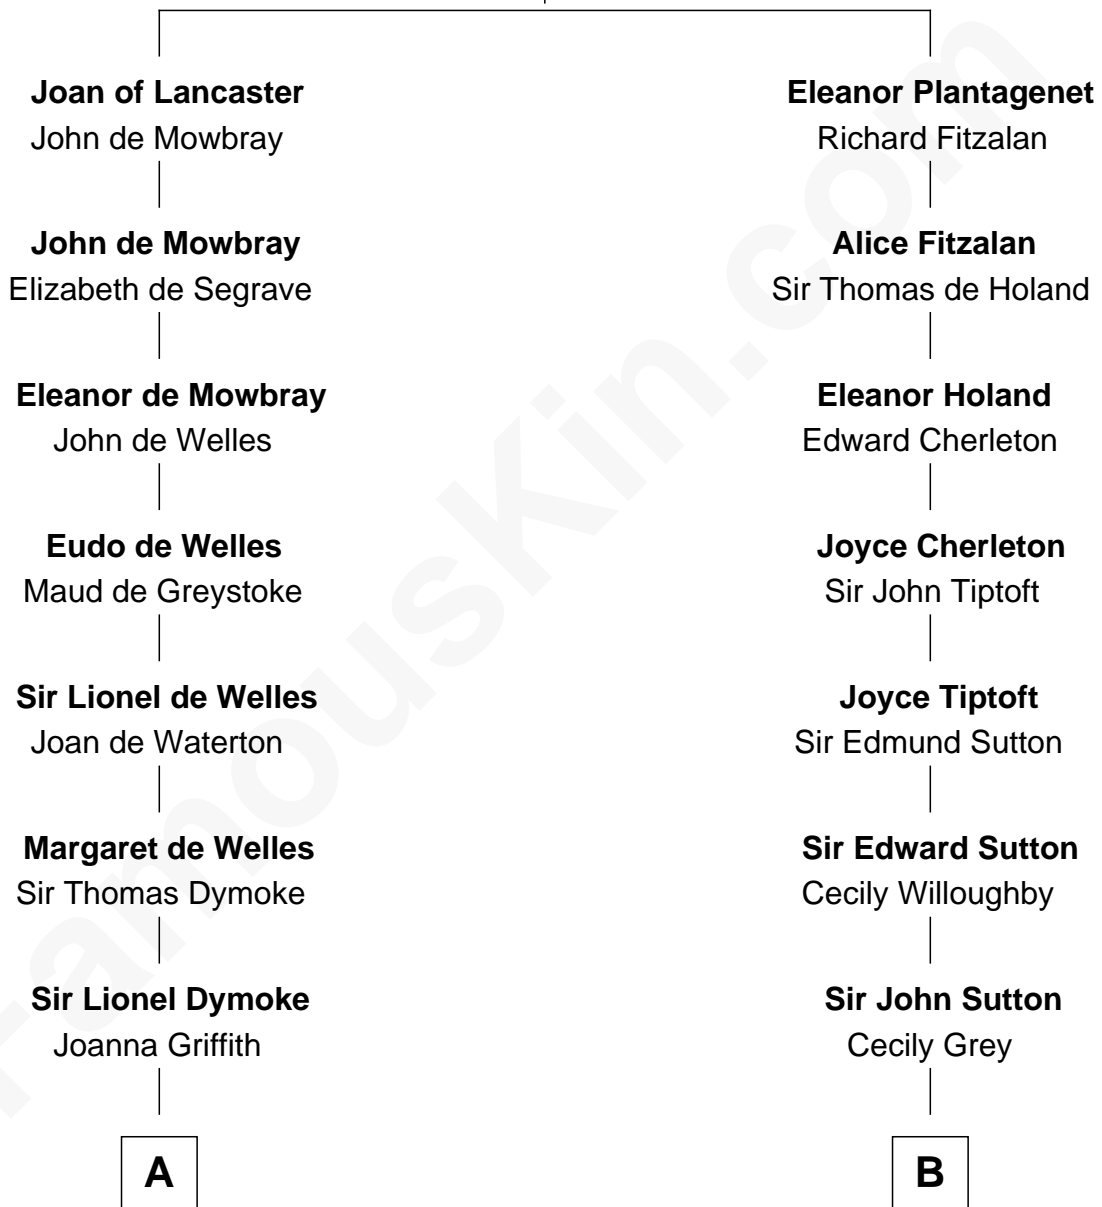

FamousKin.com Relationship Chart of

Ichabod Goodwin

27th Governor of New Hampshire

17th cousin 3 times removed of

J. K. Simmons

TV and Movie Actor

Henry Plantagenet
Maud de Chaworth

C

Lewis Jacob Hazen

Emma Broaddus Lewis

Ruth Hazen

Col. Ralph Archibald Kimble

Patricia Kimble

Dr. Donald William Simmons

J. K. Simmons

TV and Movie Actor