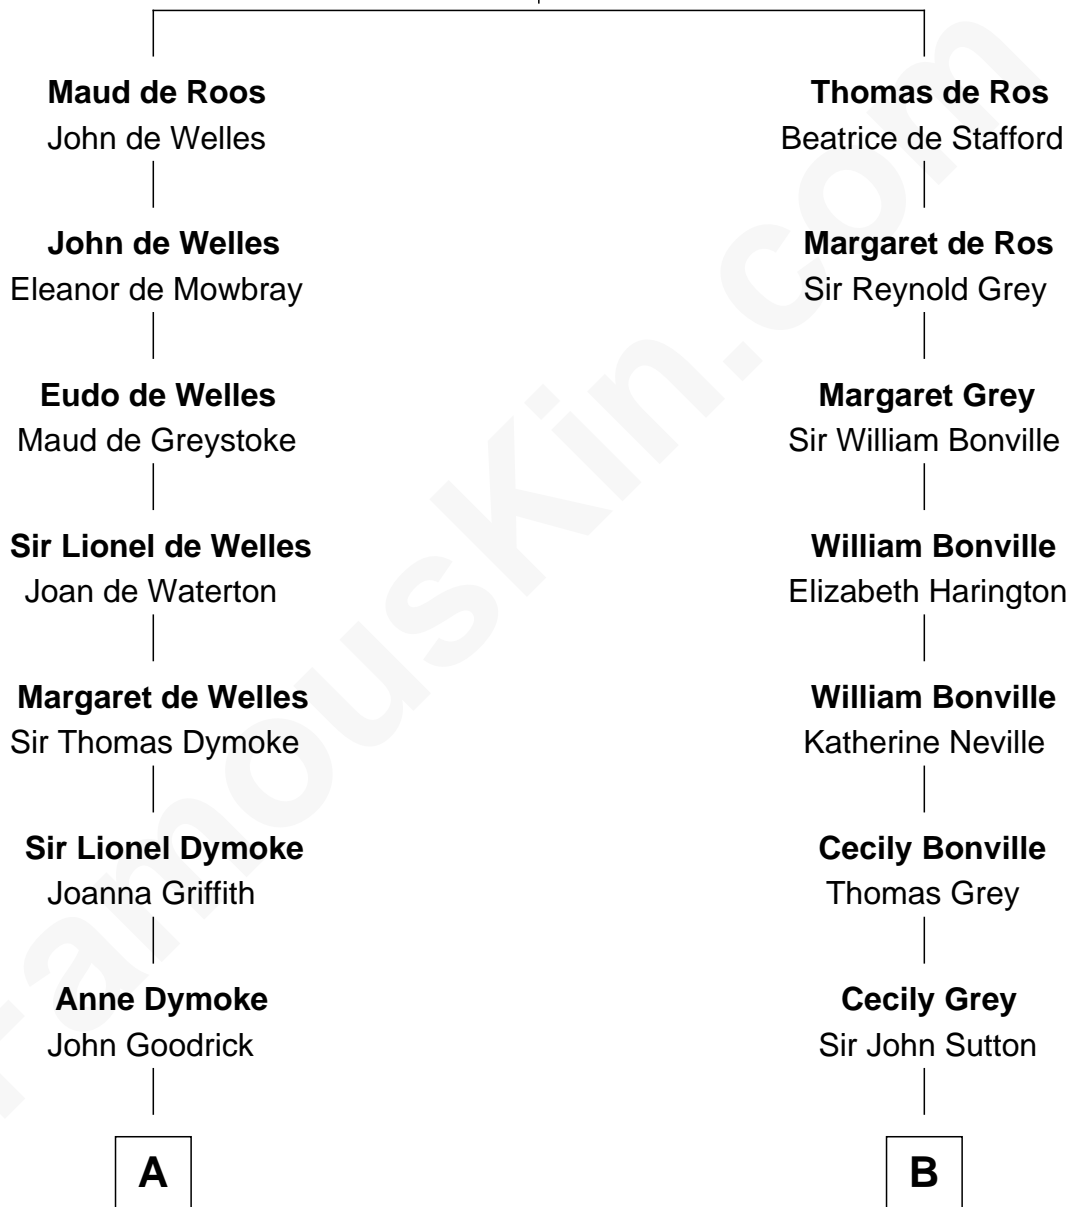

FamousKin.com Relationship Chart of

Ichabod Goodwin

27th Governor of New Hampshire

16th cousin 4 times removed of

J. K. Simmons

TV and Movie Actor

Sir William de Ros
Margery de Badlesmere

C

Lewis Jacob Hazen

Emma Broaddus Lewis

Ruth Hazen

Col. Ralph Archibald Kimble

Patricia Kimble

Dr. Donald William Simmons

J. K. Simmons

TV and Movie Actor