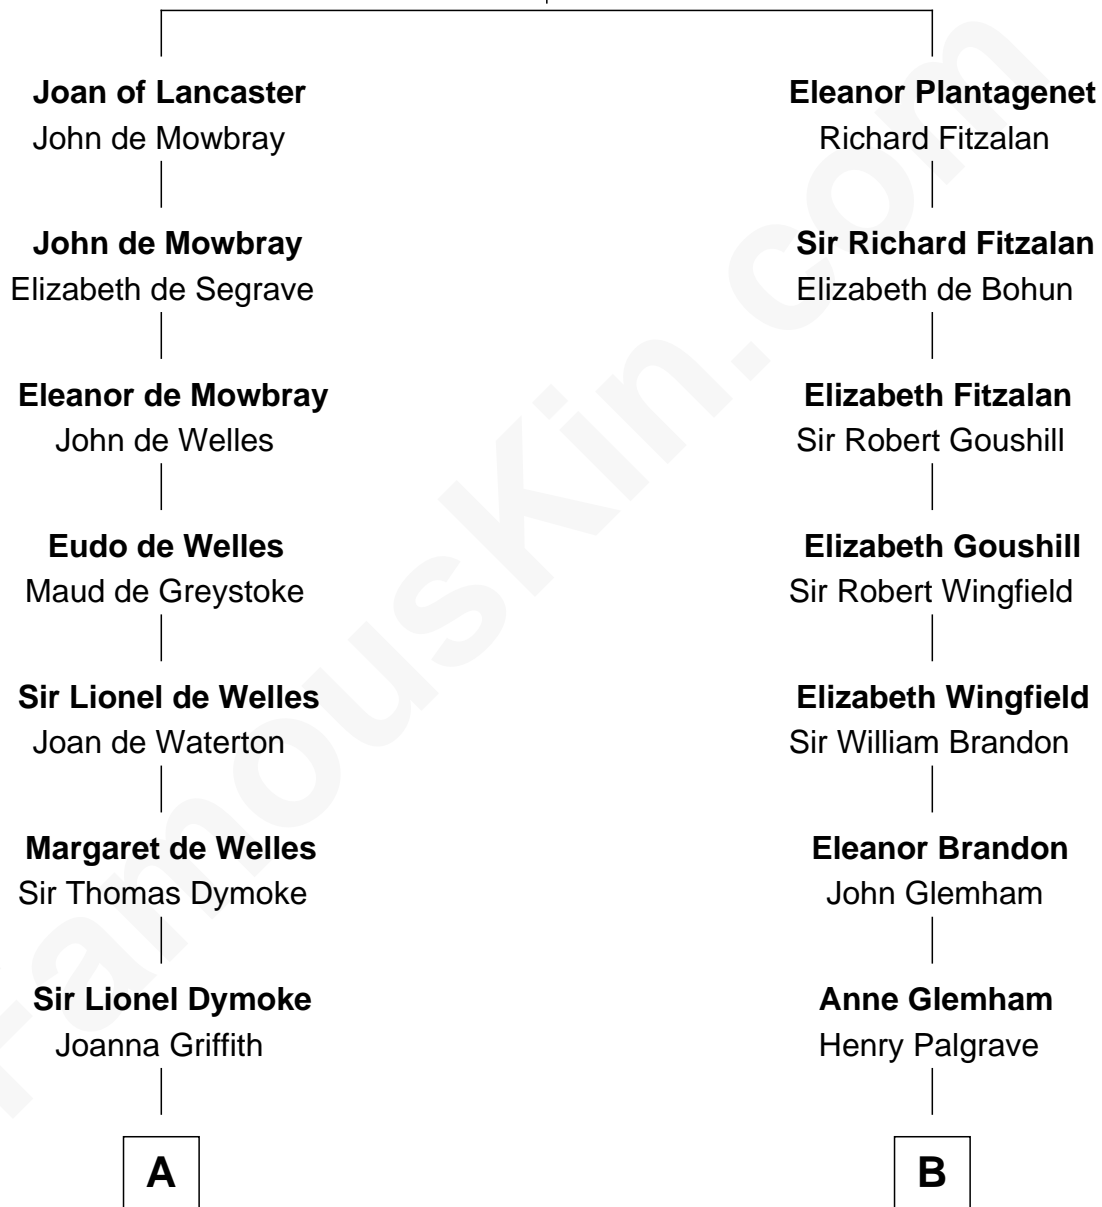

FamousKin.com Relationship Chart of

Ichabod Goodwin

27th Governor of New Hampshire

17th cousin 1 time removed of

Henry Clay Folger

Founder of Folger Shakespeare Library and Chairman of Standard Oil

Henry Plantagenet

Maud de Chaworth

C

|
Henry Clay Folger

Eliza Jane Clark

|
Henry Clay Folger

Chairman of Standard Oil

FamousKin.com