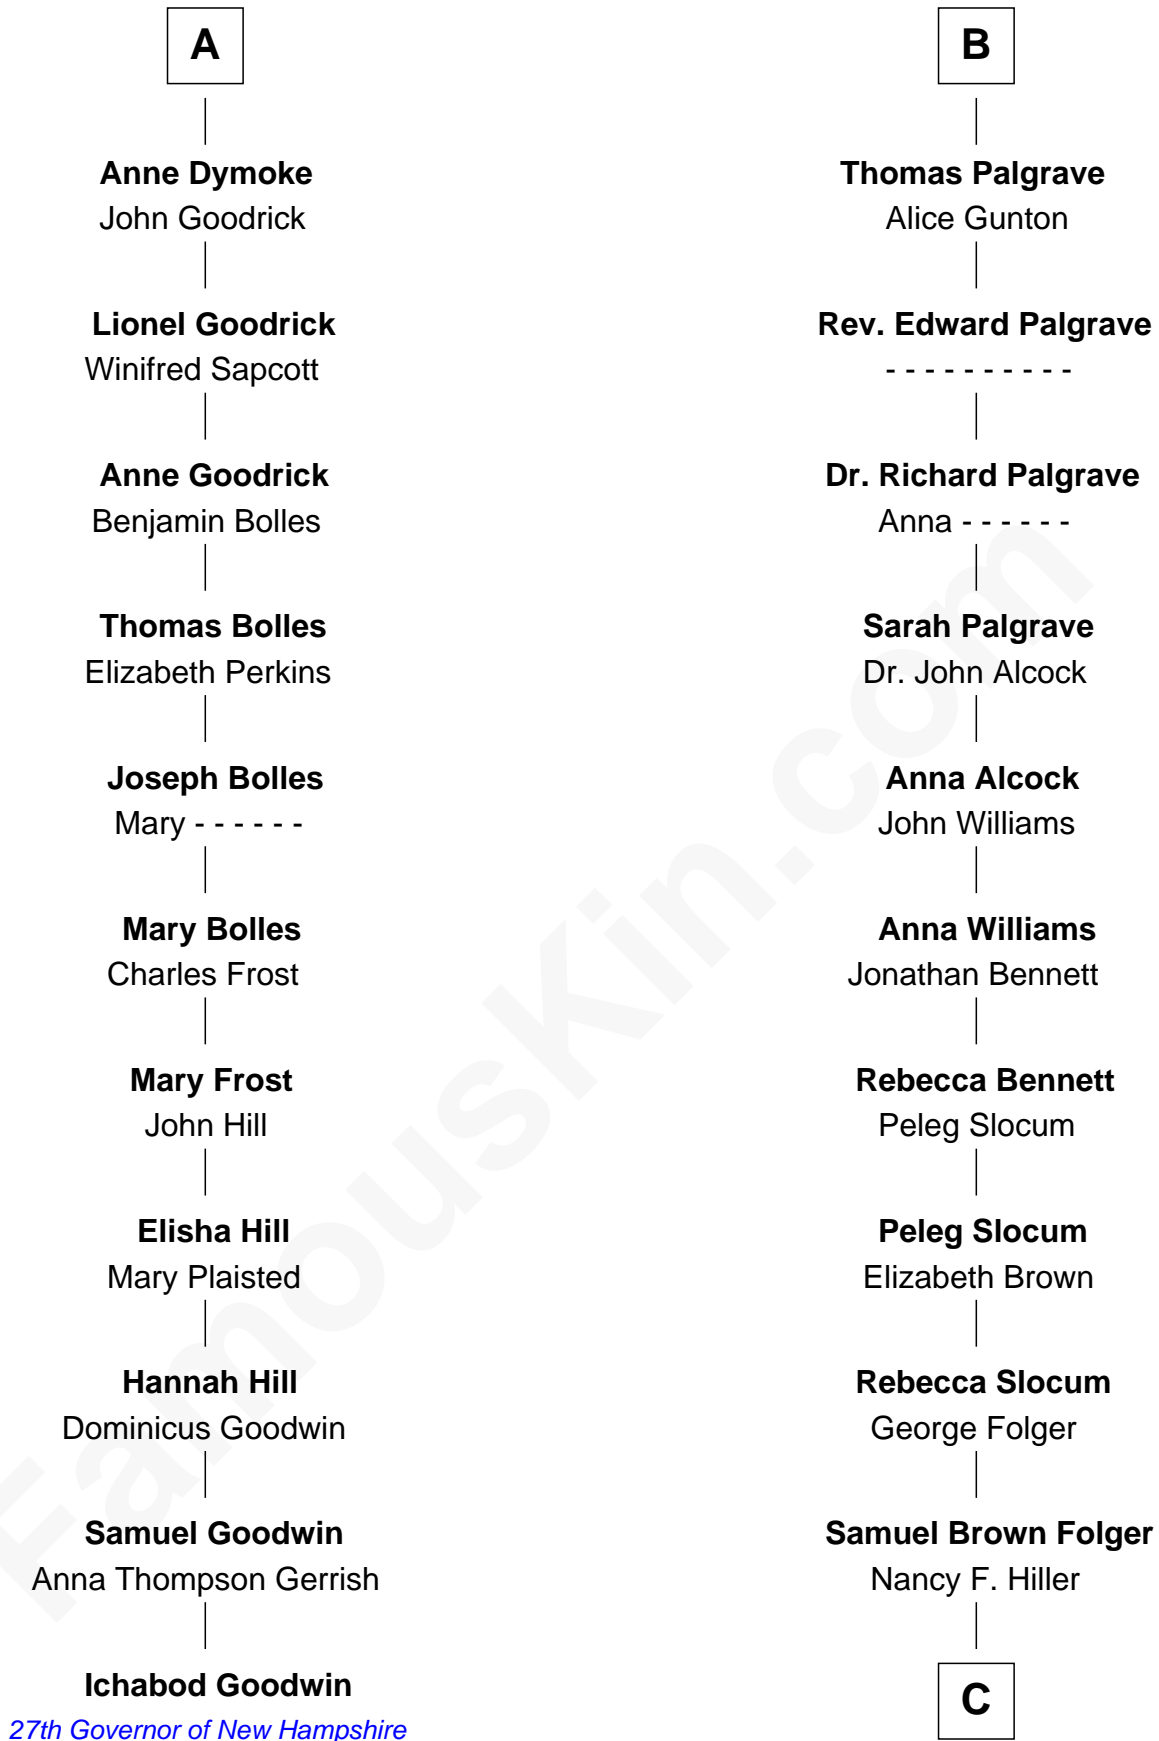

FamousKin.com Relationship Chart of

Ichabod Goodwin

27th Governor of New Hampshire

17th cousin 1 time removed of

Henry Clay Folger

Founder of Folger Shakespeare Library and Chairman of Standard Oil

Henry Plantagenet

Maud de Chaworth

C

|
Henry Clay Folger

Eliza Jane Clark

|
Henry Clay Folger

Chairman of Standard Oil

FamousKin.com