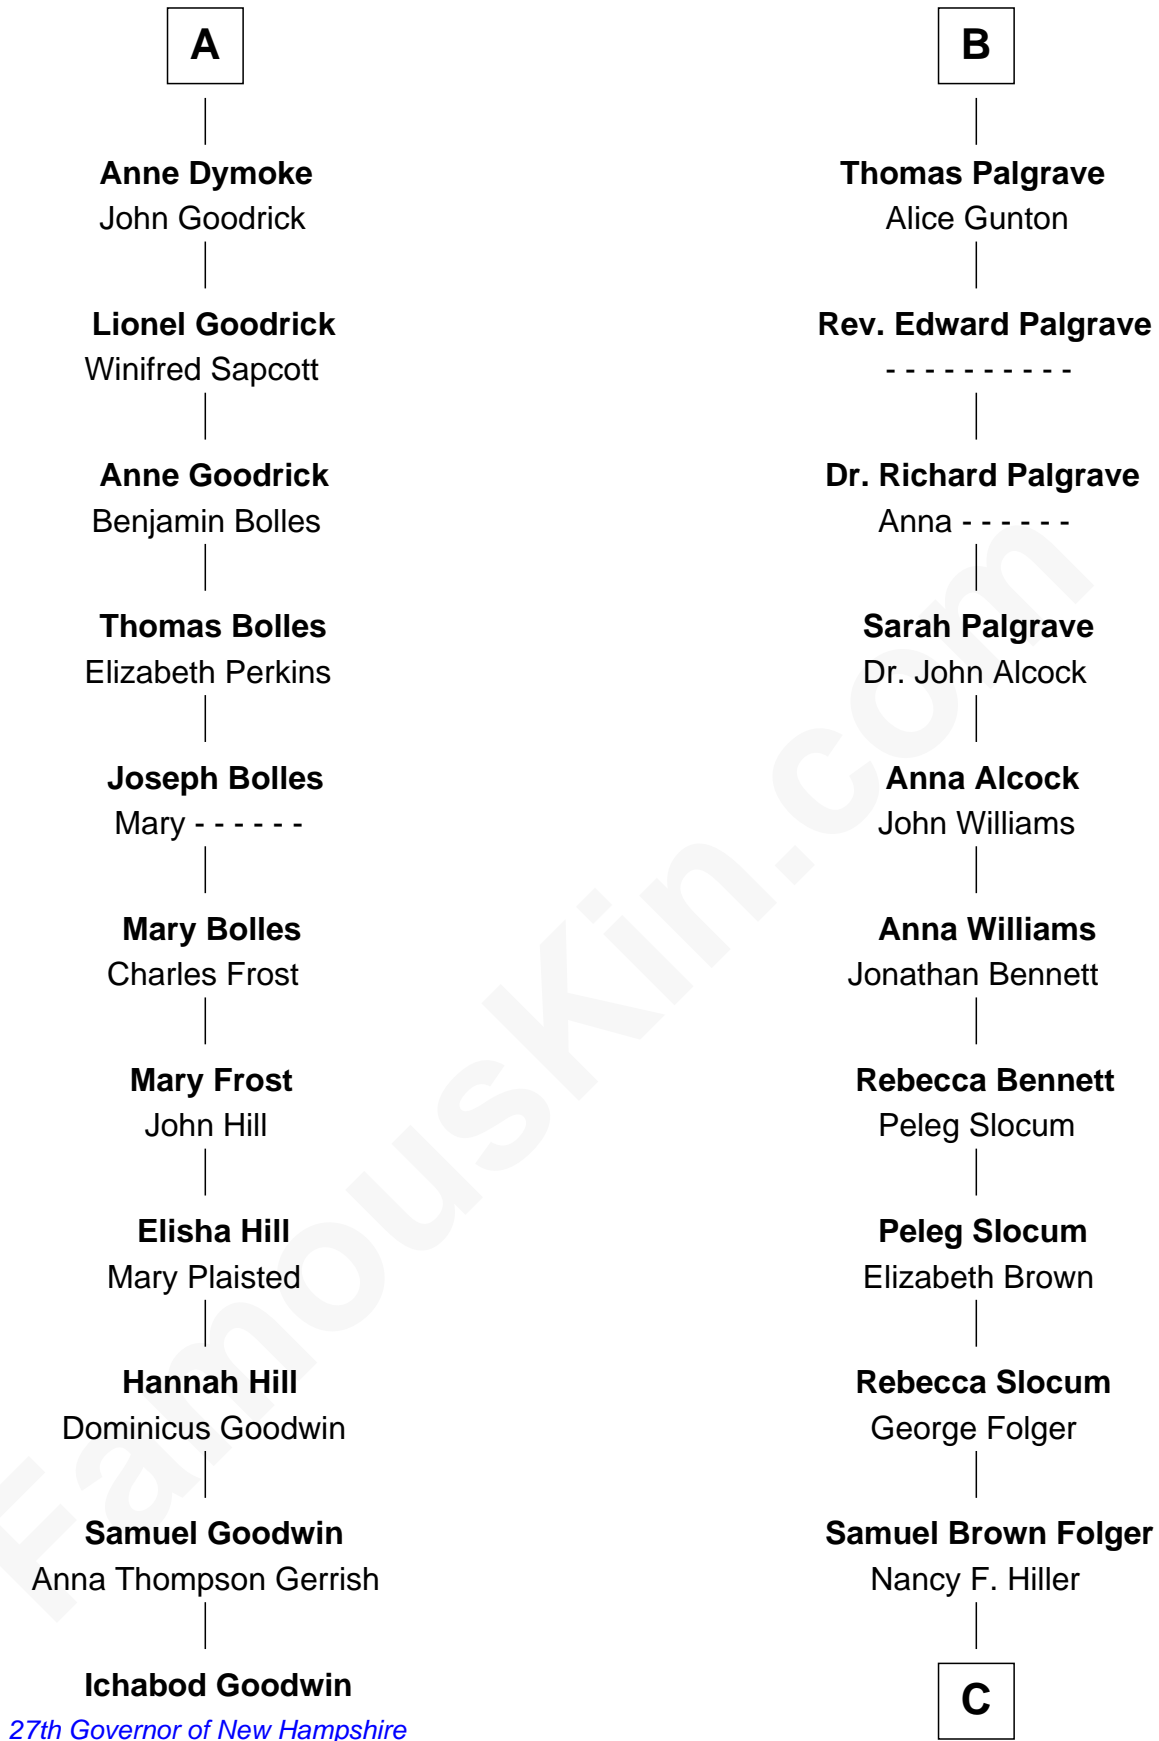

FamousKin.com Relationship Chart of

Ichabod Goodwin

27th Governor of New Hampshire

17th cousin 1 time removed of

Henry Clay Folger

Founder of Folger Shakespeare Library and Chairman of Standard Oil

Bartholomew de Badlesmere

Margaret de Clare

Margery de Badlesmere

Sir William de Ros

Maud de Roos

John de Welles

John de Welles

Eleanor de Mowbray

Eudo de Welles

Elizabeth de Badlesmere

Sir William de Bohun

Elizabeth de Bohun

Sir Richard Fitzalan

Elizabeth Fitzalan

Sir Robert Goushill

Elizabeth Goushill

Sir Robert Wingfield

Elizabeth Wingfield

Sir William Brandon

Eleanor Brandon

John Glemham

Anne Glemham

Henry Palgrave

B

C