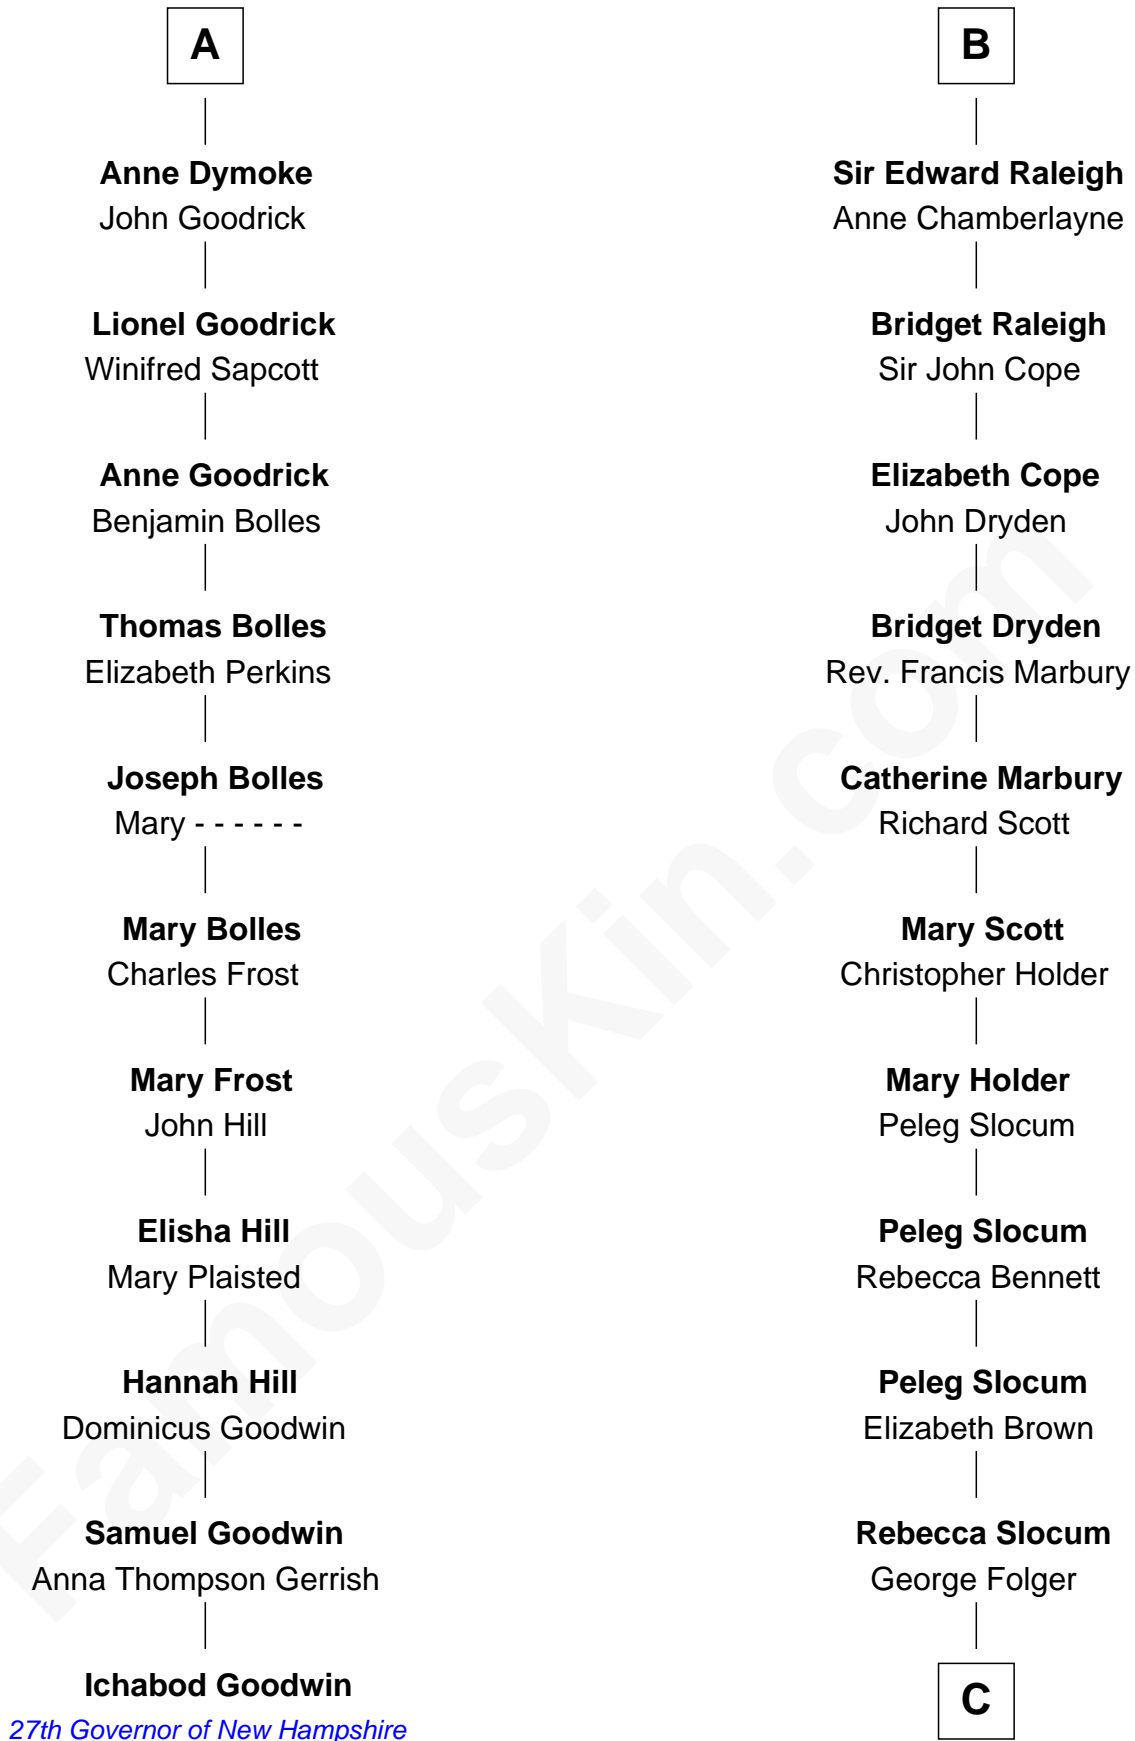

FamousKin.com Relationship Chart of

Ichabod Goodwin

27th Governor of New Hampshire

17th cousin 2 times removed of

Henry Clay Folger

Founder of Folger Shakespeare Library and Chairman of Standard Oil

Sir Hugh I de Audley

Iseult de Mortimer

C

Samuel Brown Folger

Nancy F. Hiller

Henry Clay Folger

Eliza Jane Clark

Henry Clay Folger

Chairman of Standard Oil