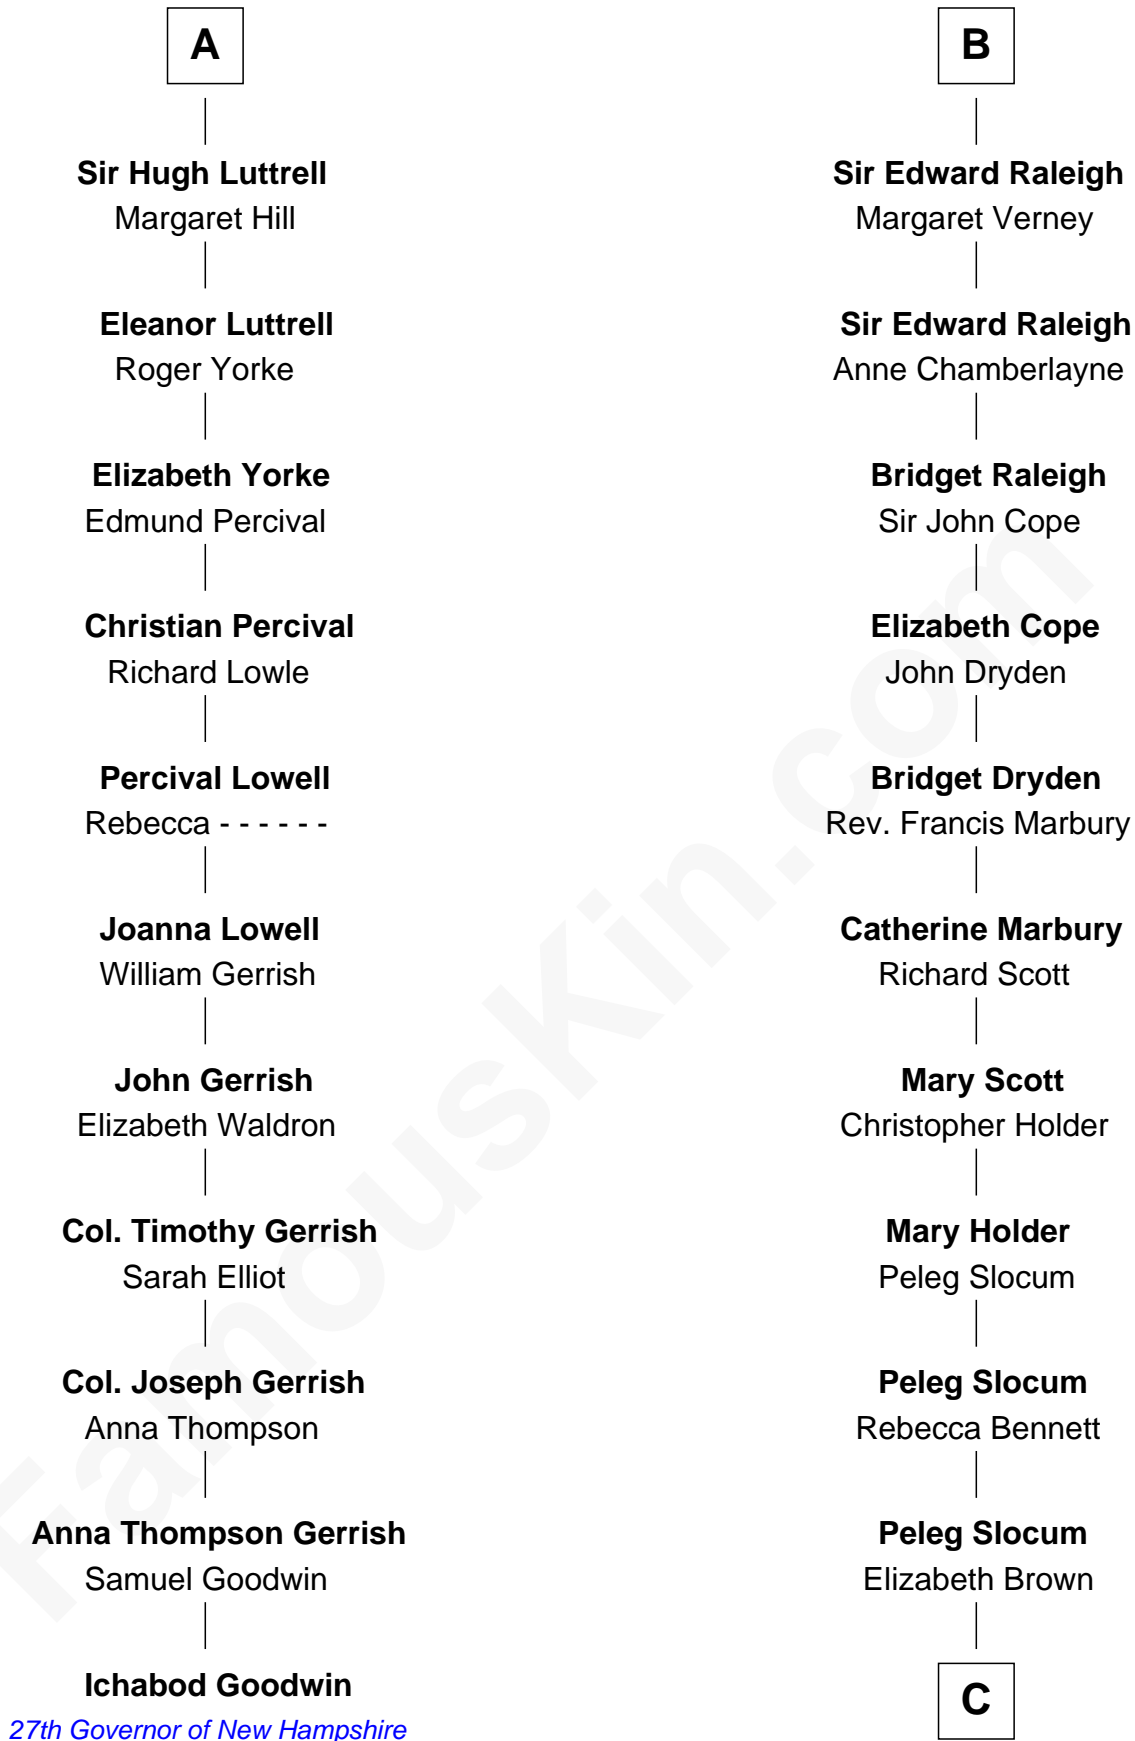

# FamousKin.com Relationship Chart of

**Ichabod Goodwin**

*27th Governor of New Hampshire*

**17th cousin 3 times removed of**

**Henry Clay Folger**

*Founder of Folger Shakespeare Library and Chairman of Standard Oil*

**A**

**Sir Hugh le Despencer**

Isabella de Beauchamp

**Hugh le Despencer**

Eleanor de Clare

**Sir Edward le Despencer**

Anne de Ferrers

**Edward Despencer**

Elizabeth Burghersh

**Margaret Despencer**

Robert de Ferrers

**Phillippa Ferrers**

Sir Thomas Greene

**Elizabeth Greene**

William Raleigh

**B**

C

**Rebecca Slocum**

George Folger

**Samuel Brown Folger**

Nancy F. Hiller

**Henry Clay Folger**

Eliza Jane Clark

**Henry Clay Folger**