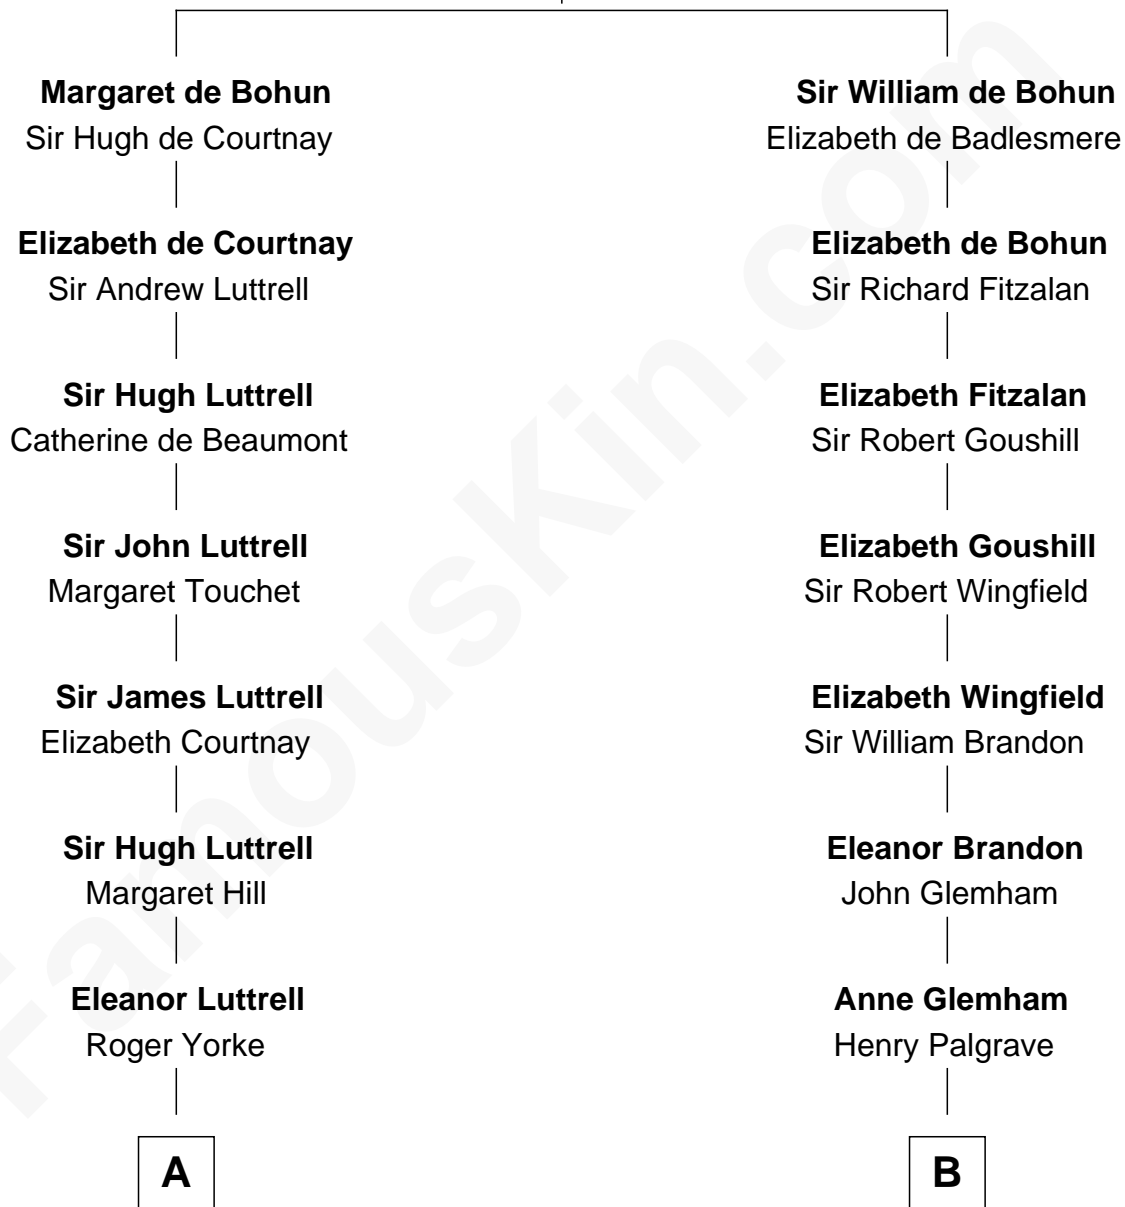

FamousKin.com Relationship Chart of

Ichabod Goodwin

27th Governor of New Hampshire

15th cousin 3 times removed of

Henry Clay Folger

Founder of Folger Shakespeare Library and Chairman of Standard Oil

Humphrey de Bohun
Elizabeth Plantagenet

C

Henry Clay Folger
Eliza Jane Clark

Henry Clay Folger
Chairman of Standard Oil

FamousKin.com