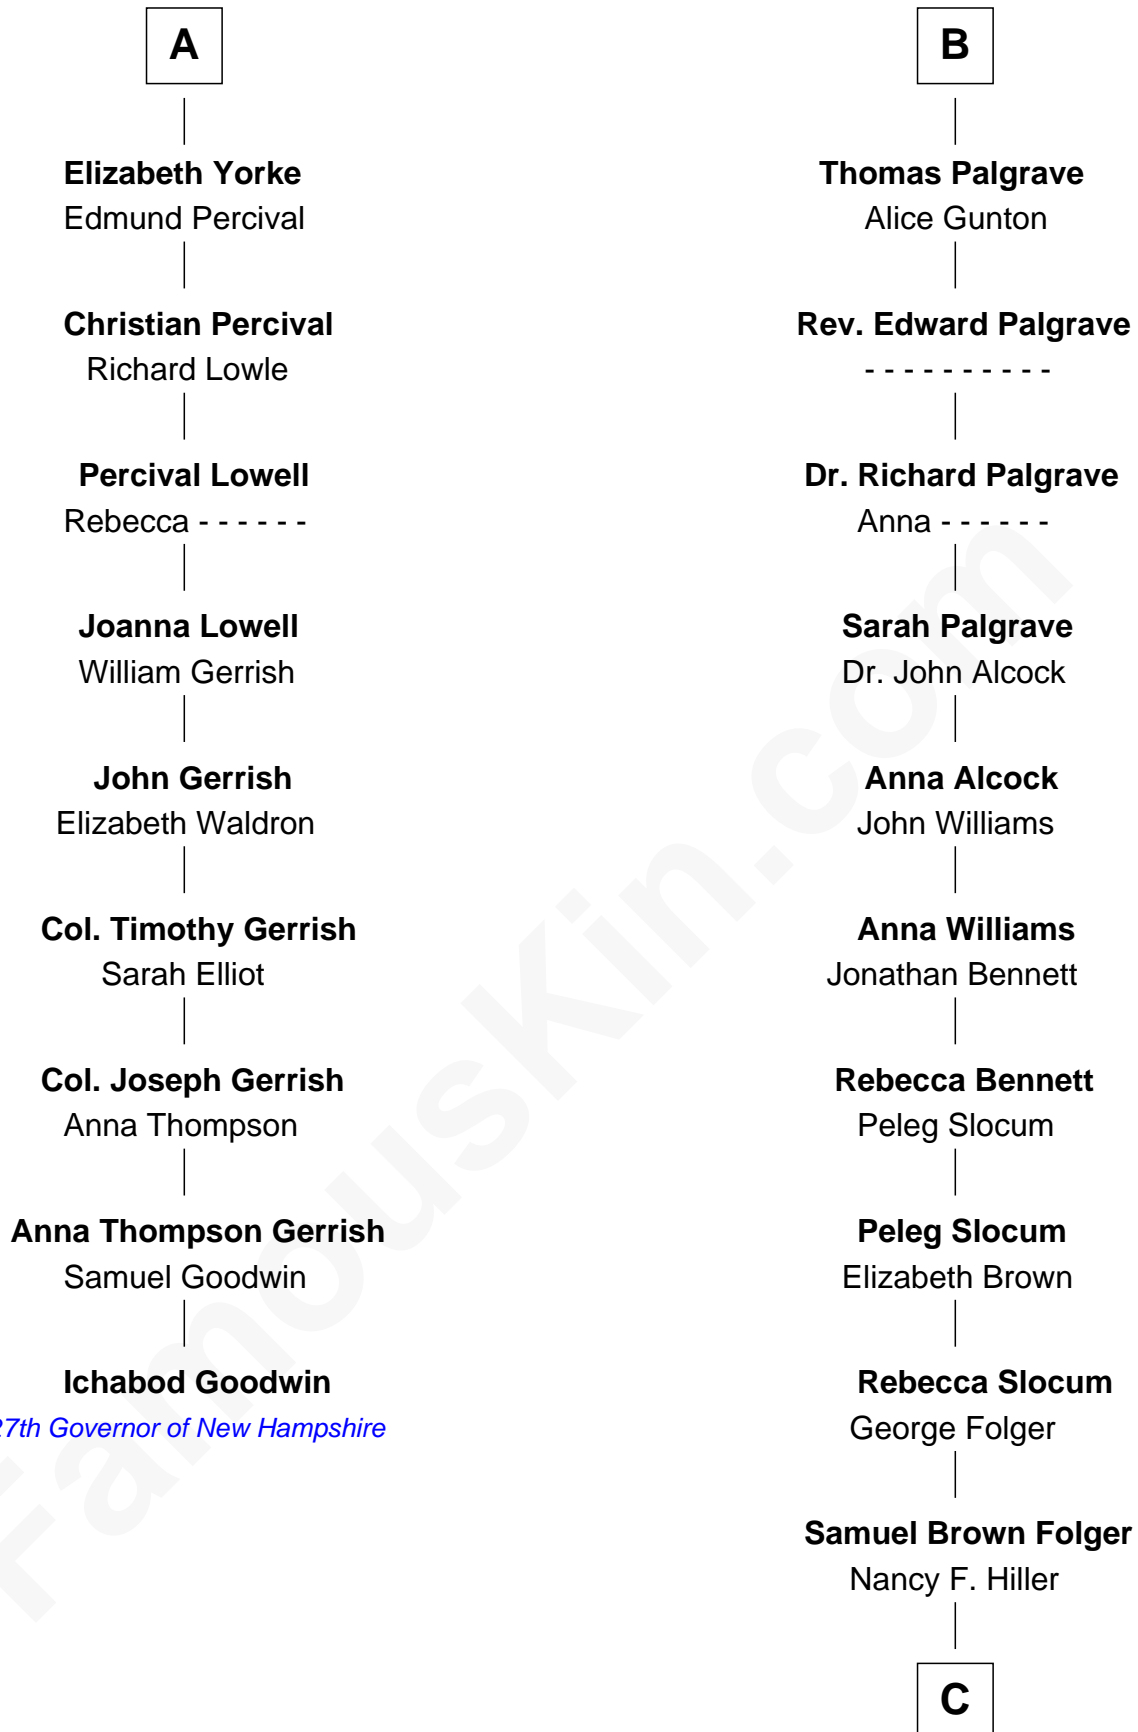

FamousKin.com Relationship Chart of

Ichabod Goodwin

27th Governor of New Hampshire

15th cousin 3 times removed of

Henry Clay Folger

Founder of Folger Shakespeare Library and Chairman of Standard Oil

Humphrey de Bohun
Elizabeth Plantagenet

C

Henry Clay Folger
Eliza Jane Clark

Henry Clay Folger
Chairman of Standard Oil

FamousKin.com