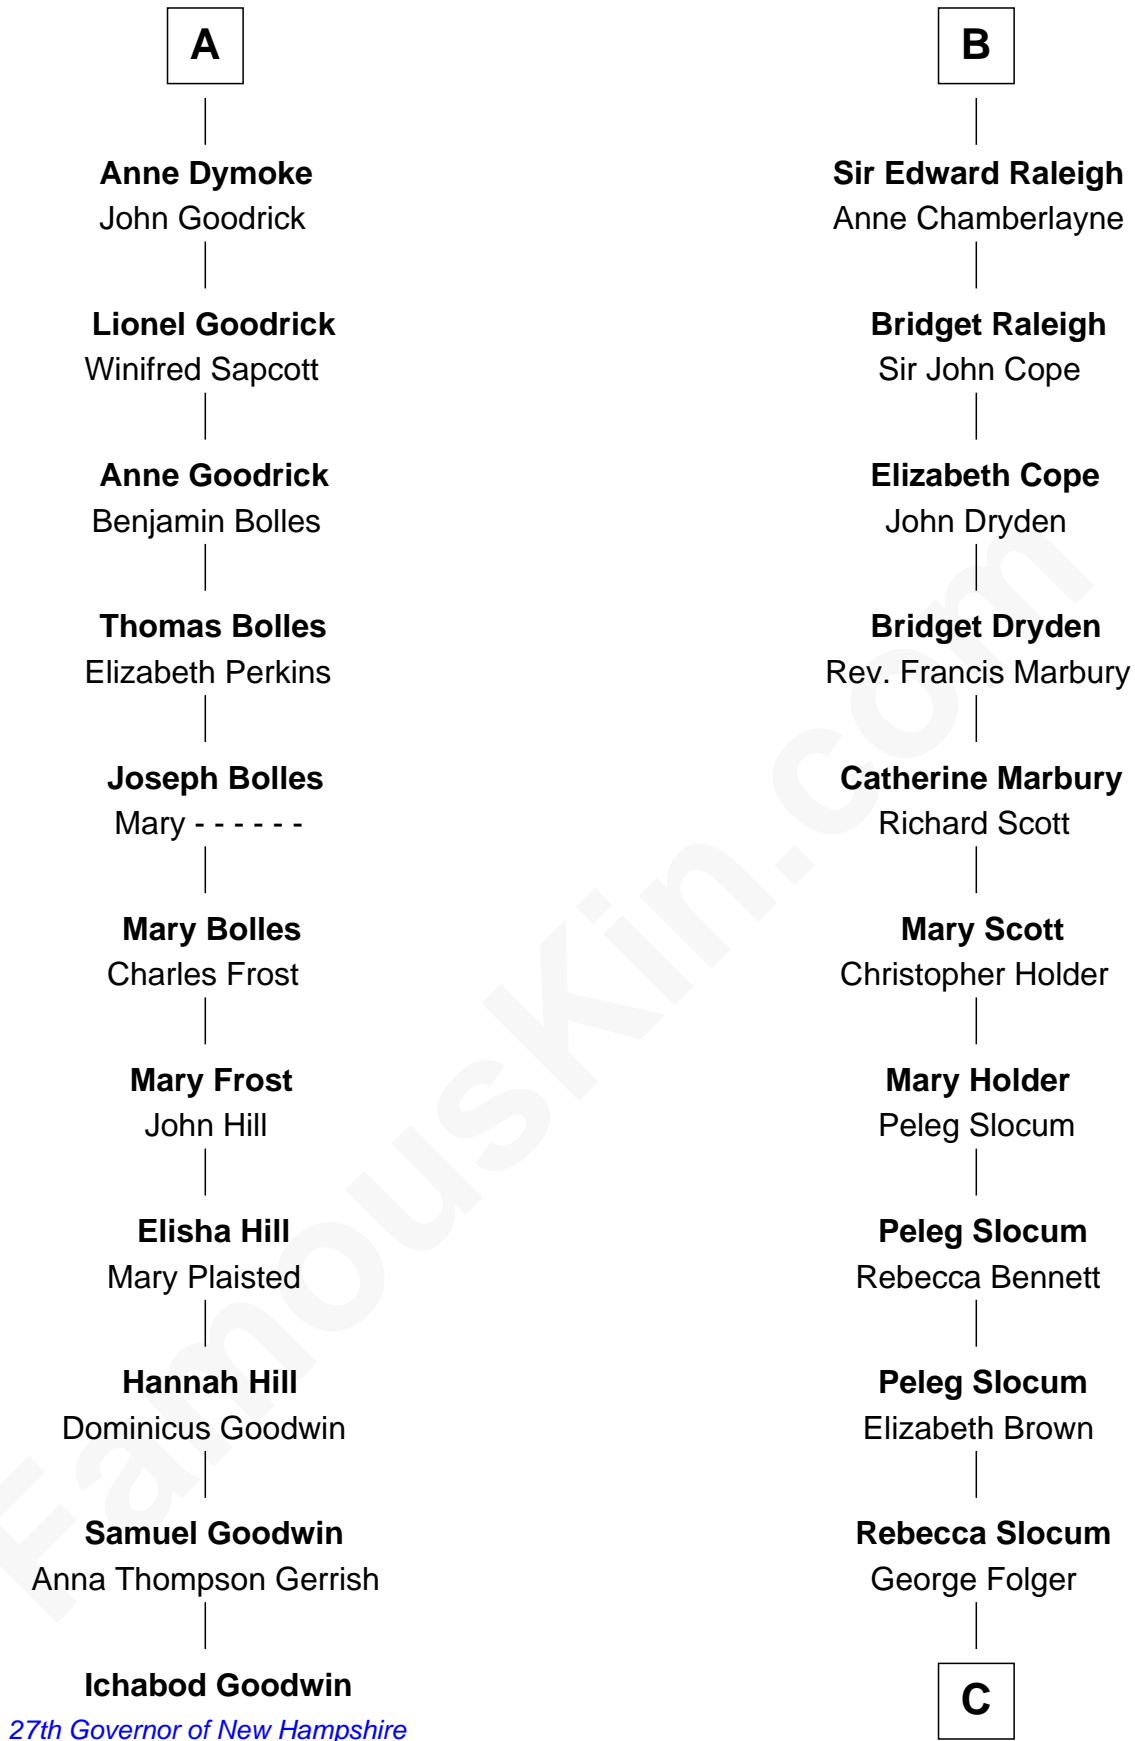

## Relationship Chart of

### Ichabod Goodwin

27th Governor of New Hampshire

17th cousin 1 time removed of

**J. A. Folger**

Founder of Folger Coffee Company

**Sir Hugh I de Audley**

Iseult de Mortimer

C