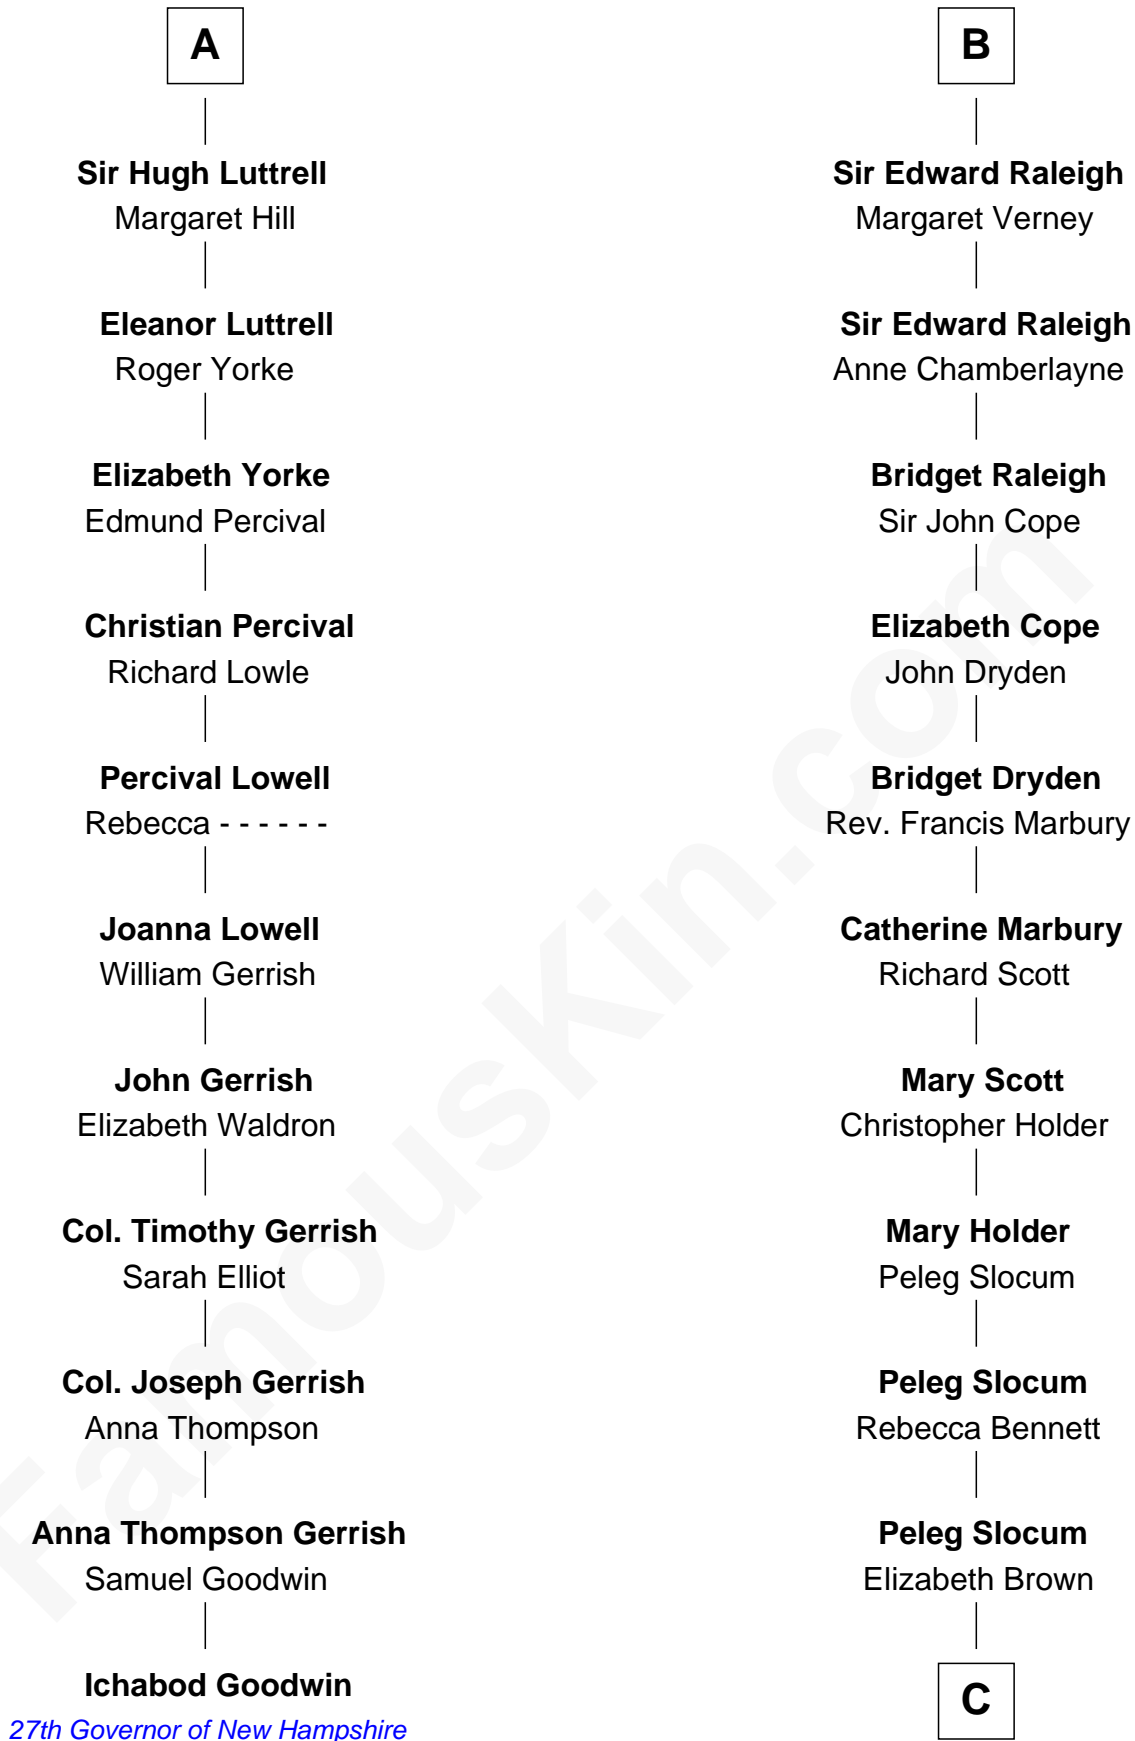

FamousKin.com

Relationship Chart of

Ichabod Goodwin

27th Governor of New Hampshire

17th cousin 2 times removed of

J. A. Folger

Founder of Folger Coffee Company

Sir Hugh le Despencer

Aveline Basset

Eleanor le Despencer

Sir Hugh de Courtenay

Sir Hugh de Courtenay

Agnes de St. John

Sir Hugh de Courtnay

Margaret de Bohun

Elizabeth de Courtnay

Sir Hugh le Despencer

Isabella de Beauchamp

Hugh le Despencer

Eleanor de Clare

Sir Edward le Despencer

Anne de Ferrers

Edward Despencer

Elizabeth Burghersh

Margaret Despencer

Robert de Ferrers

Phillippa Ferrers

Sir Thomas Greene

Elizabeth Greene

William Raleigh

B

C