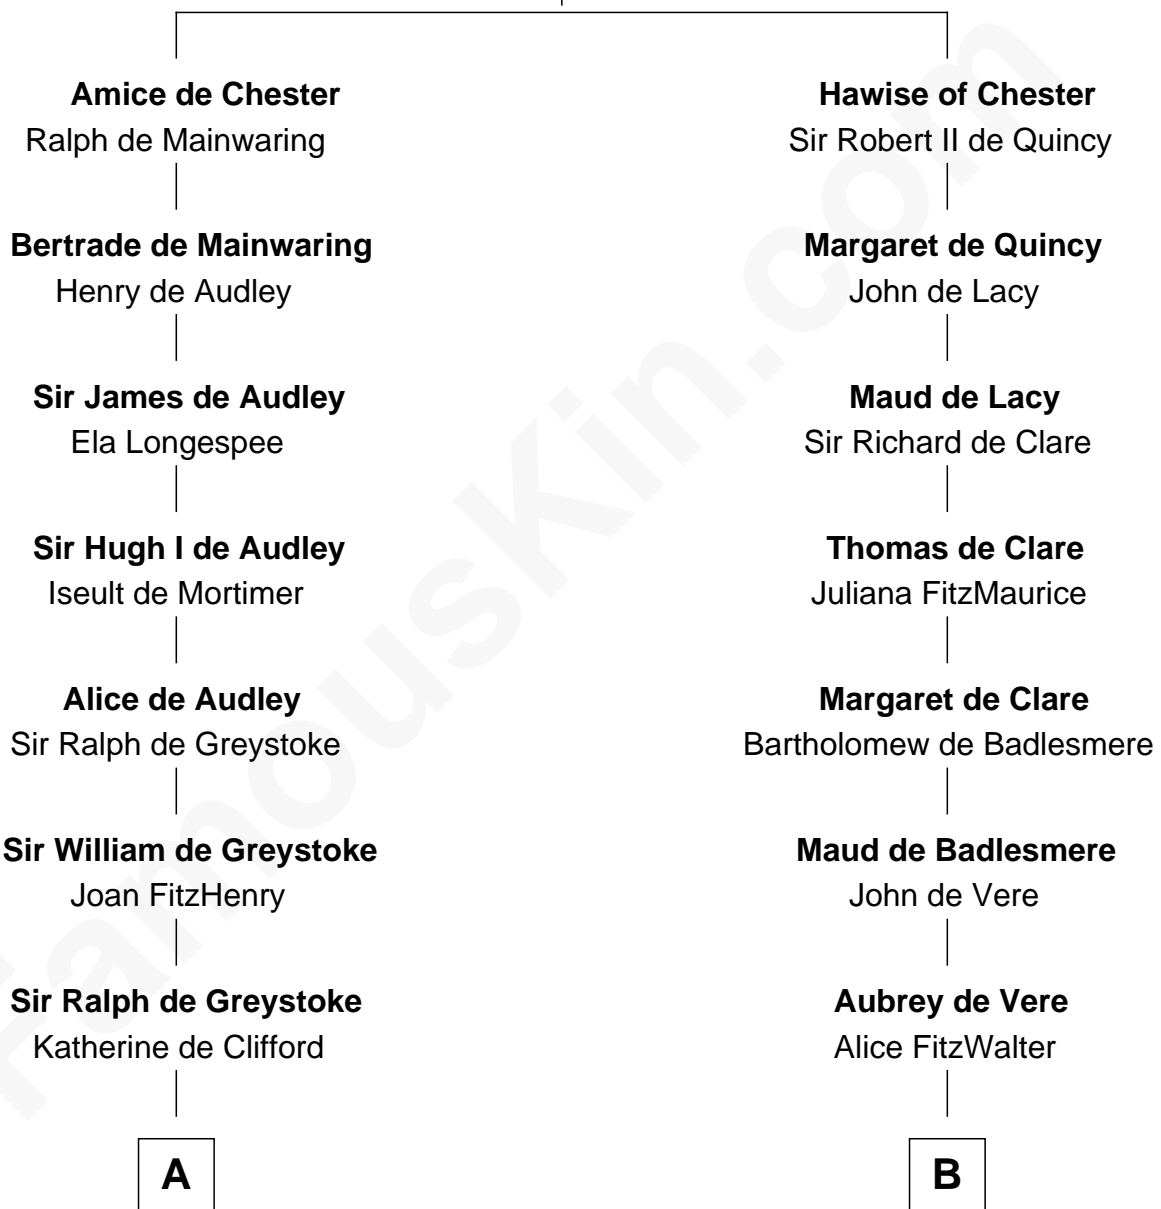

## Relationship Chart of Ichabod Goodwin

27th Governor of New Hampshire

19th cousin 2 times removed of

**Samuel Howard**

*Boston Tea Party Participant*

**Hugh de Kevelioc**

*with wife*

*with wife*

*Bertrade de Montfort*

**C**

**Mary Frost**

John Hill

**Elisha Hill**

Mary Plaisted

**Hannah Hill**

Dominicus Goodwin