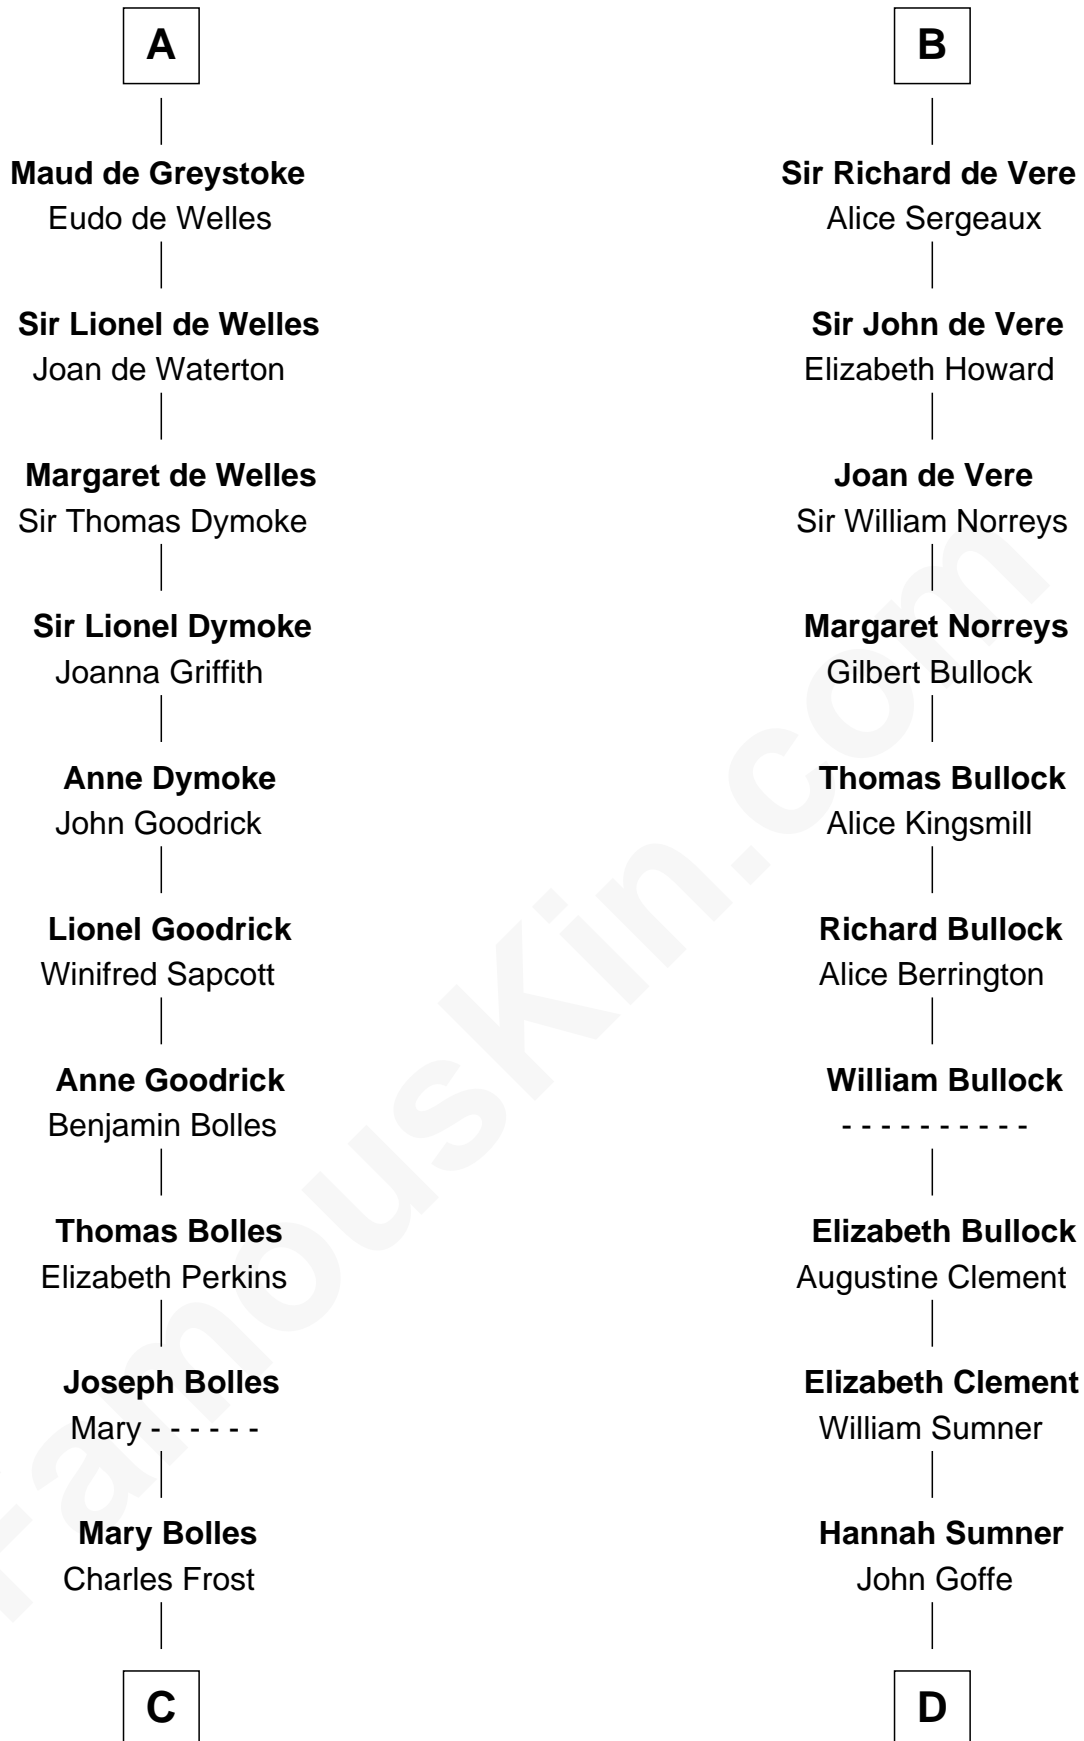

FamousKin.com Relationship Chart of

Ichabod Goodwin

27th Governor of New Hampshire

19th cousin 2 times removed of

Samuel Howard

Boston Tea Party Participant

Bertrade de Montfort

Hugh de Kevelioc