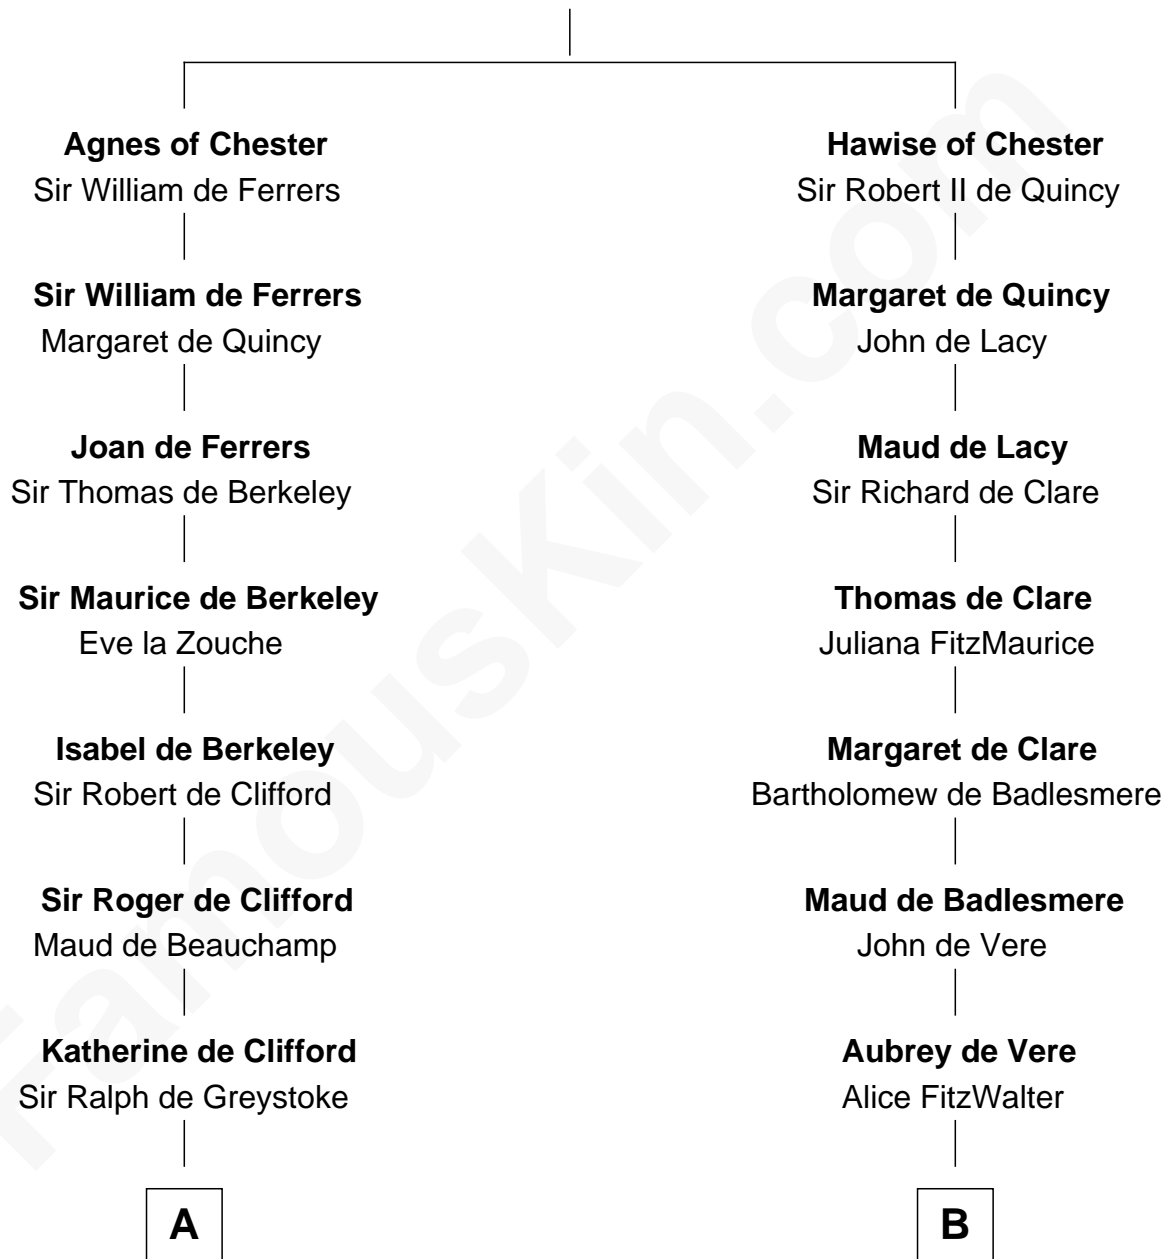

FamousKin.com Relationship Chart of

Ichabod Goodwin

27th Governor of New Hampshire

19th cousin 2 times removed of

Samuel Howard

Boston Tea Party Participant

Bertrade de Montfort

Hugh de Kevelioc

C

Mary Frost

John Hill

Elisha Hill

Mary Plaisted

Hannah Hill

Dominicus Goodwin

Samuel Goodwin

Anna Thompson Gerrish

Ichabod Goodwin

27th Governor of New Hampshire

D

William Goffe

Abigail Richardson

Martha Goffe

Ebenezer Howard

Samuel Howard

Boston Tea Party Participant

FamousKin.com