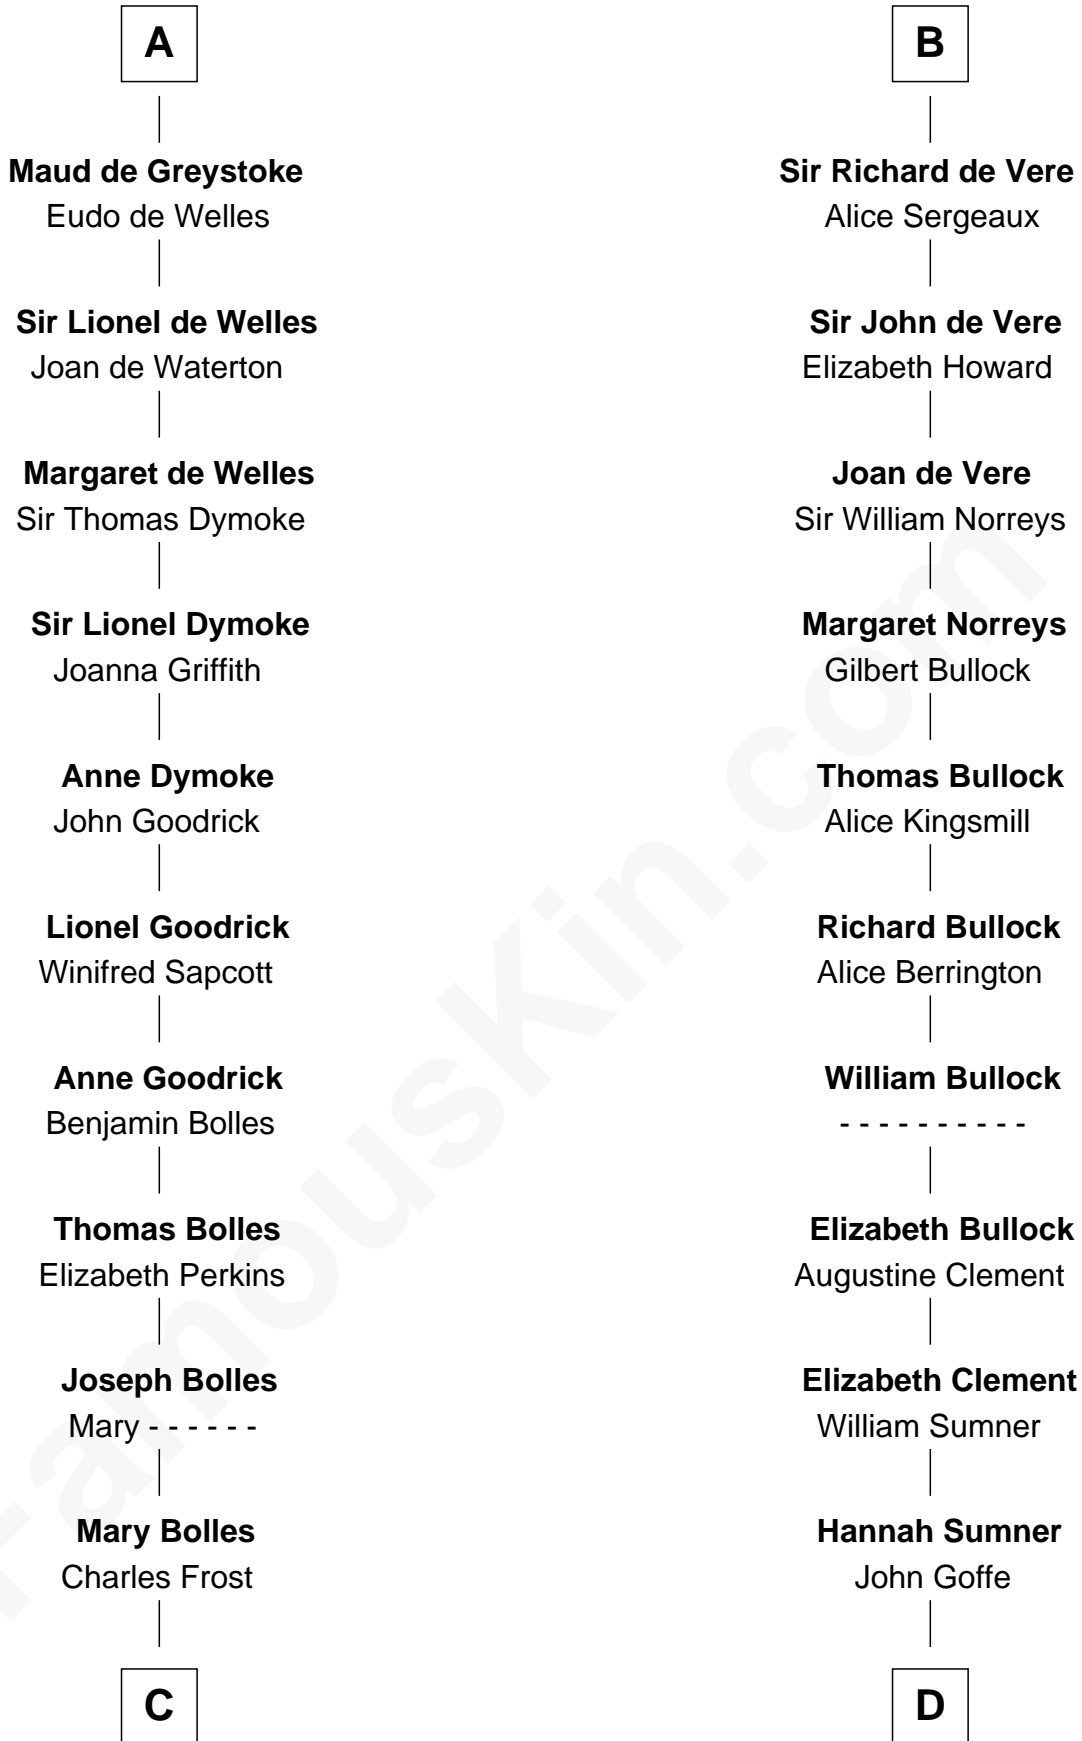

# FamousKin.com Relationship Chart of

**Ichabod Goodwin**

*27th Governor of New Hampshire*

**19th cousin 2 times removed of**

**Samuel Howard**

*Boston Tea Party Participant*

**C**

**Mary Frost**

John Hill

**Elisha Hill**

Mary Plaisted

**Hannah Hill**

Dominicus Goodwin

**Samuel Goodwin**

Anna Thompson Gerrish

**Ichabod Goodwin**

*27th Governor of New Hampshire*

**D**

**William Goffe**

Abigail Richardson

**Martha Goffe**

Ebenezer Howard

**Samuel Howard**

*Boston Tea Party Participant*