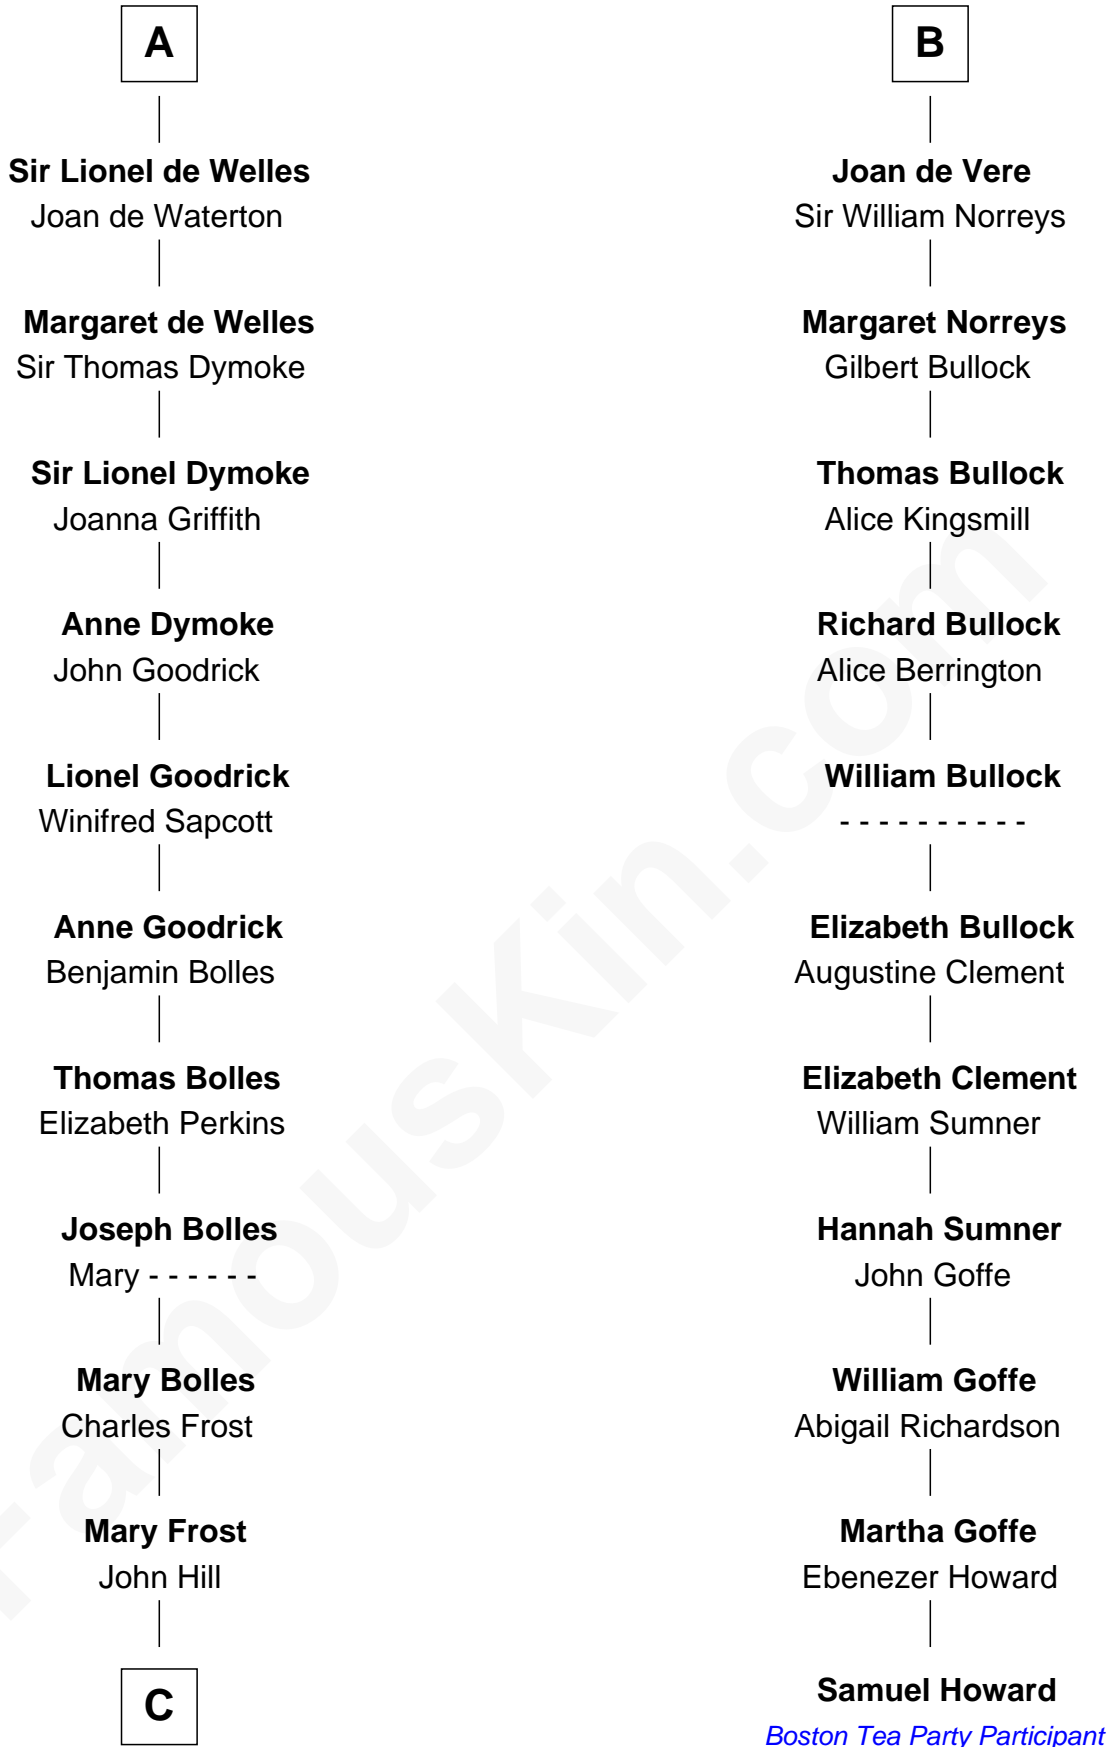

# FamousKin.com Relationship Chart of

**Ichabod Goodwin**

*27th Governor of New Hampshire*

**17th cousin 3 times removed of**

**Samuel Howard**

*Boston Tea Party Participant*

**Sir William Longespee**

Ela of Salisbury

**C**

—  
**Elisha Hill**

Mary Plaisted

—  
**Hannah Hill**

Dominicus Goodwin

—  
**Samuel Goodwin**

Anna Thompson Gerrish

—  
**Ichabod Goodwin**

*27th Governor of New Hampshire*

FamousKin.com