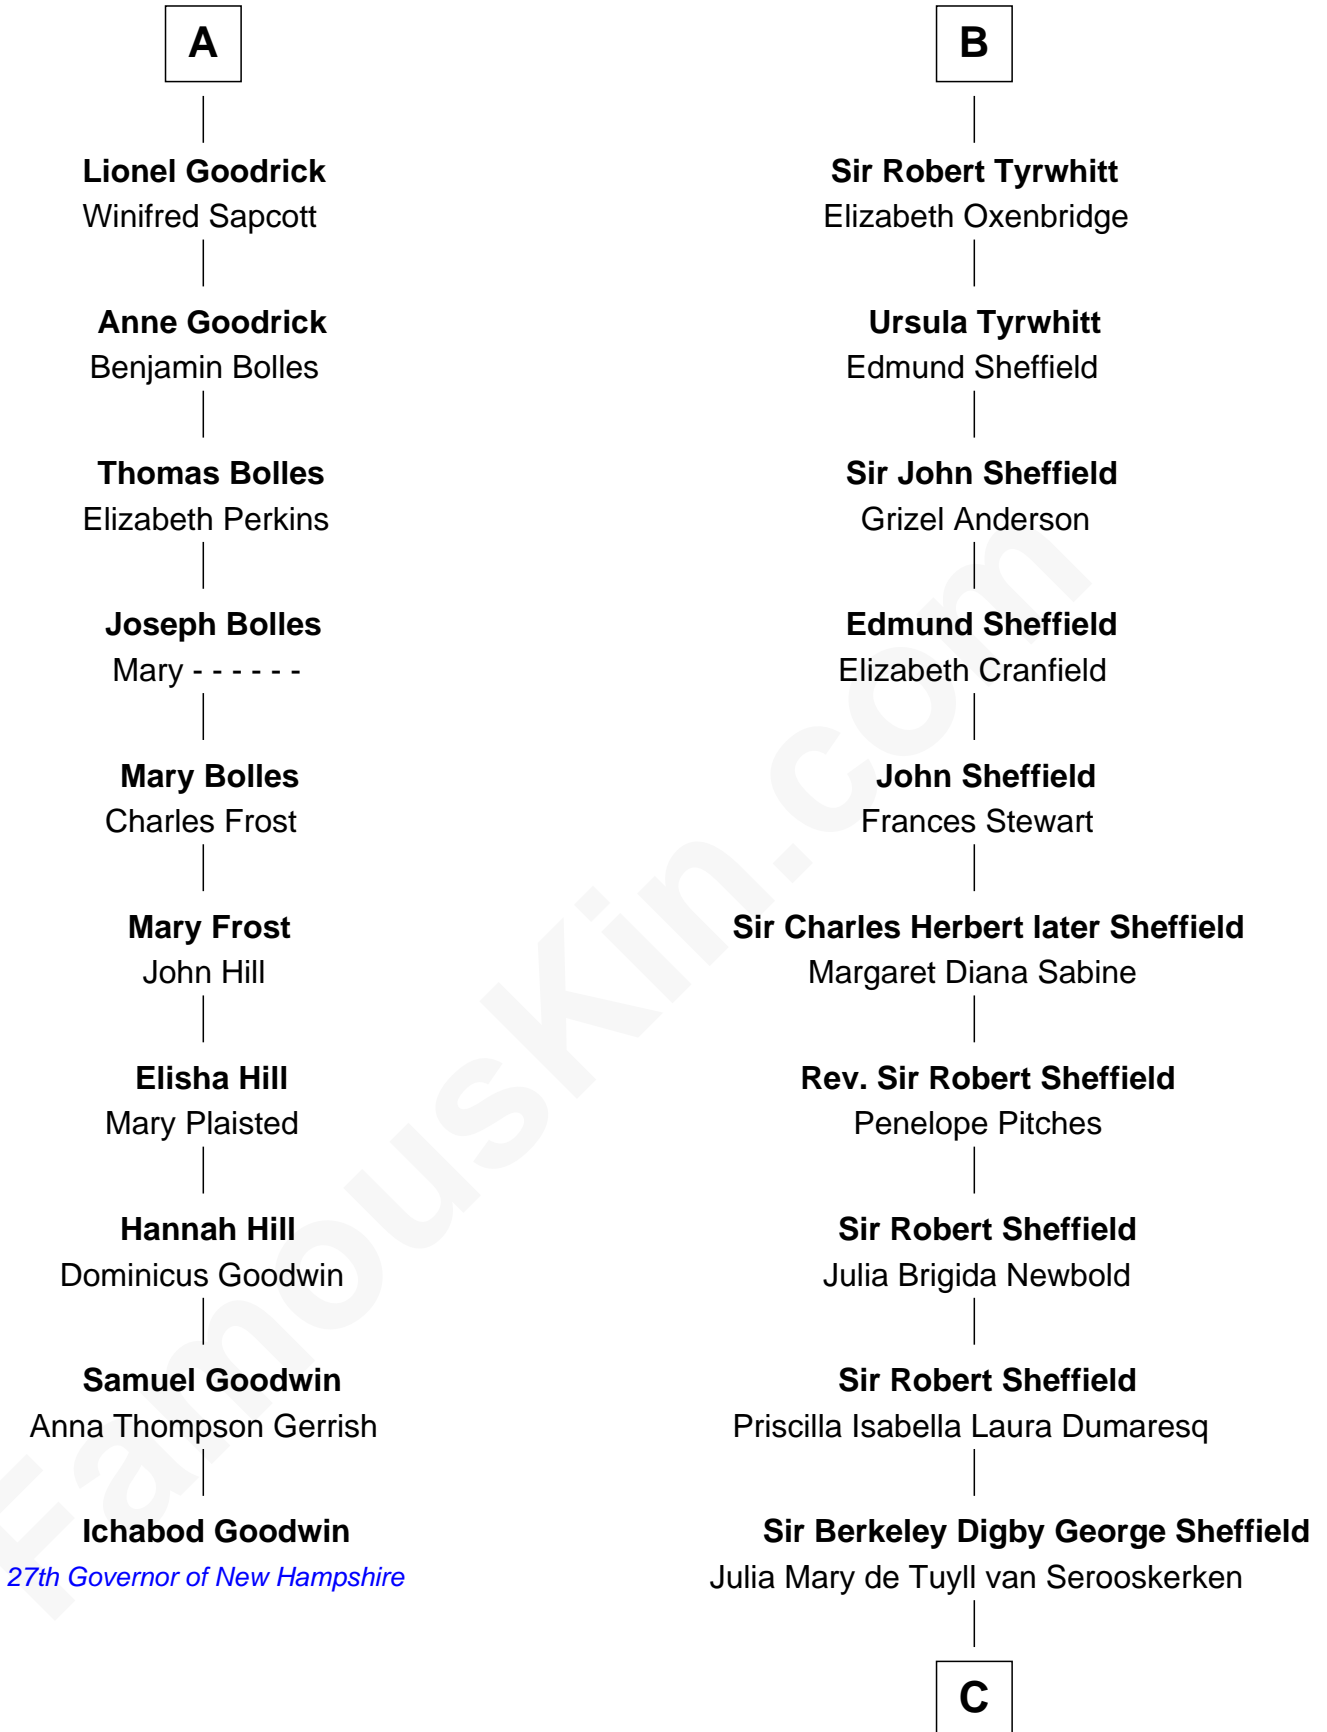

FamousKin.com

Relationship Chart of

Ichabod Goodwin

27th Governor of New Hampshire

16th cousin 4 times removed of

Cara Delevingne

Fashion Model and Movie Actress

Sir Thomas de Beauchamp

Katherine de Mortimer

C

John Vincent Sheffield
Anne Margaret Faudel-Phillips

Jane Armyne Sheffield
Sir Jocelyn Edward Greville Stevens

Pandora Anne Stevens
Charles Hamar Delevingne

Cara Delevingne
Model and Actress