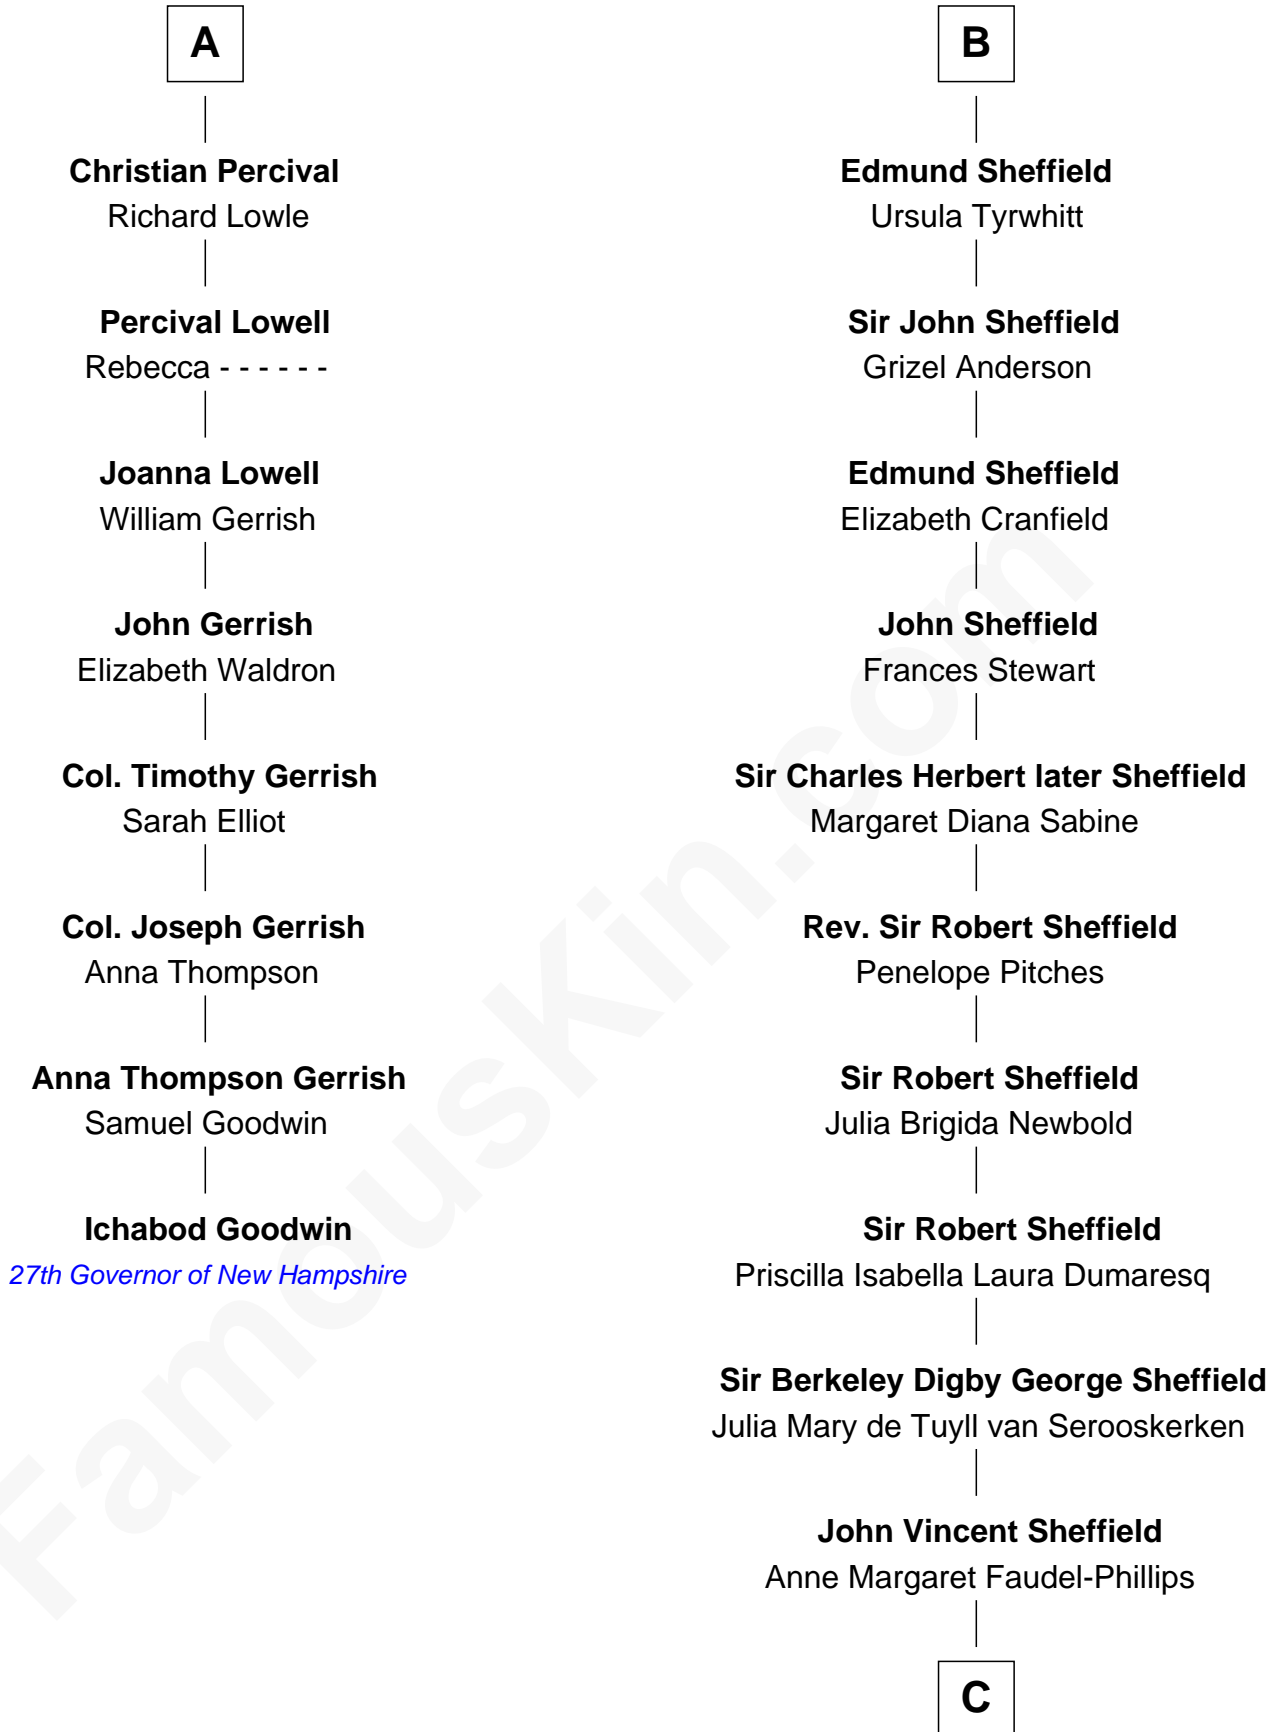

FamousKin.com Relationship Chart of

Ichabod Goodwin

27th Governor of New Hampshire

14th cousin 5 times removed of

Cara Delevingne

Fashion Model and Movie Actress

Sir Hugh de Courtnay

Margaret de Bohun

Elizabeth Trussel

Anne de Vere

Edmund Sheffield

Sir John Sheffield

Douglas Howard

B

C

Jane Armyne Sheffield
Sir Jocelyn Edward Greville Stevens