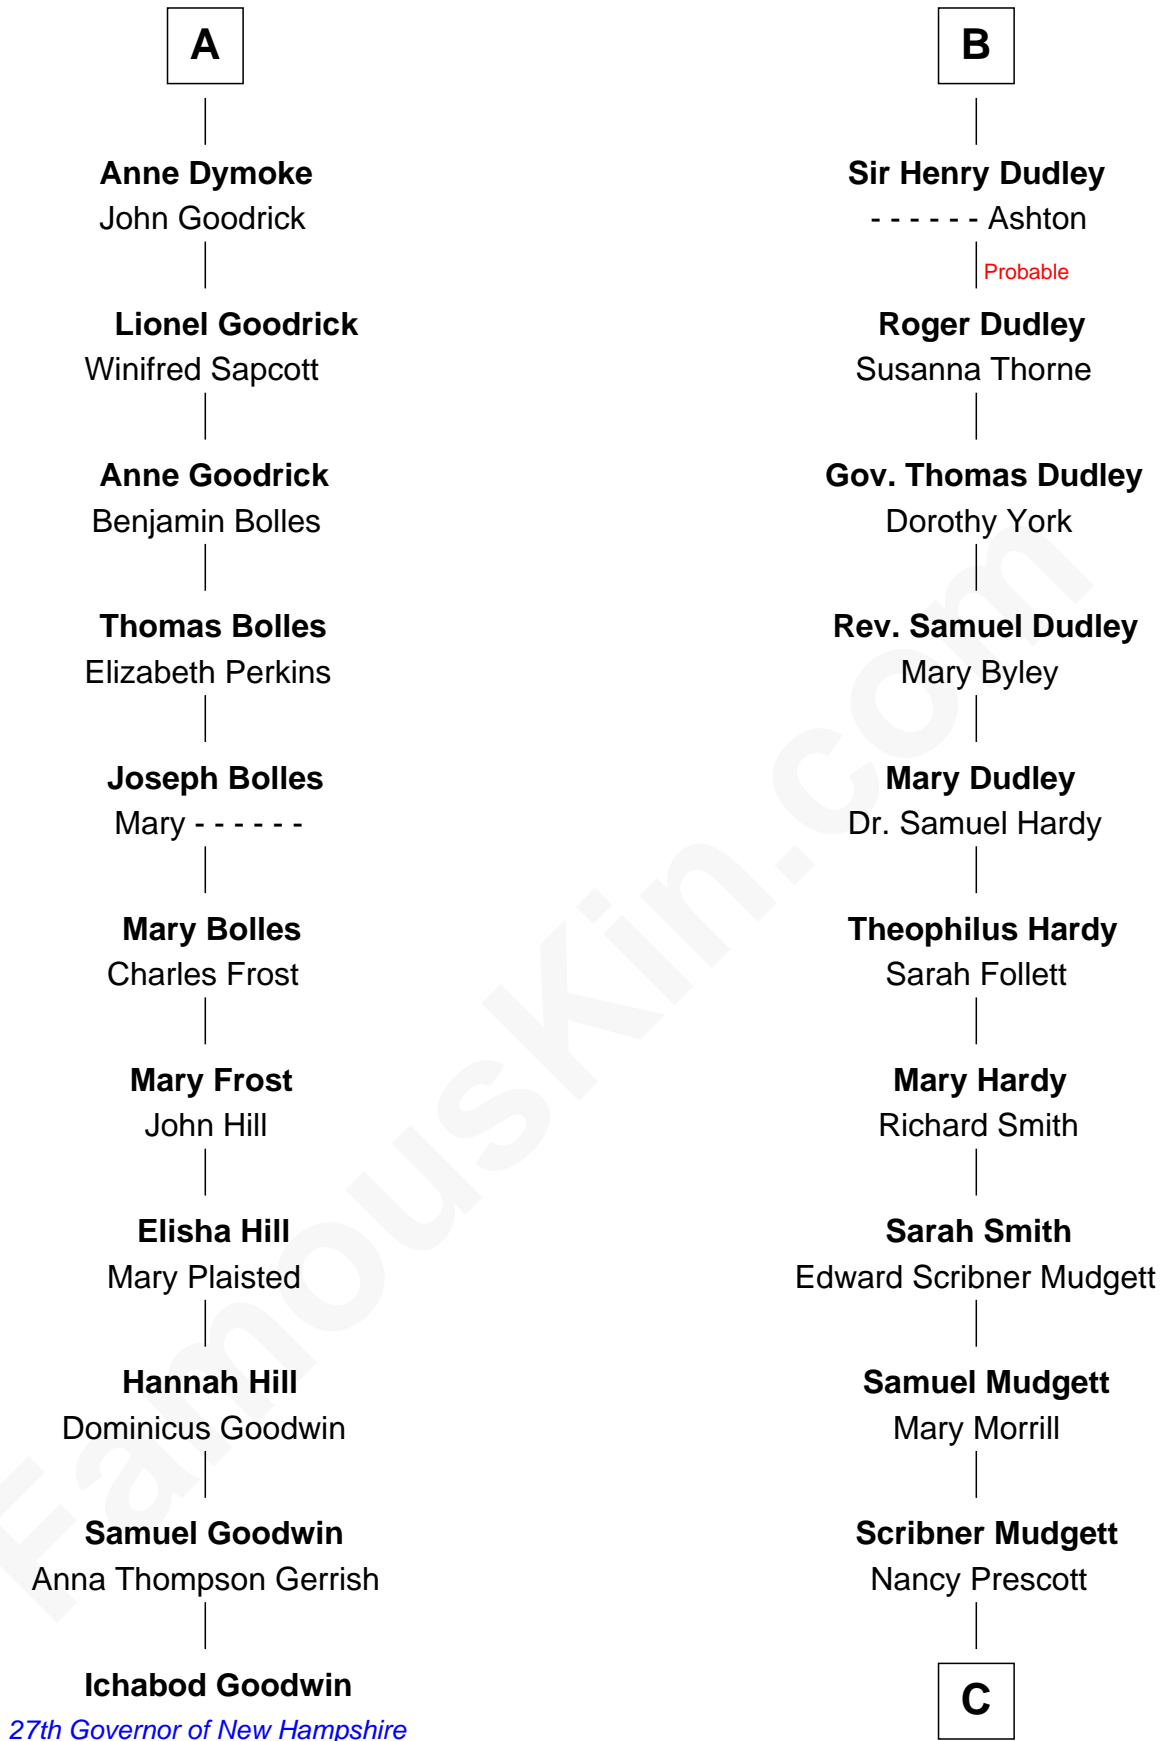

# FamousKin.com Relationship Chart of

**Ichabod Goodwin**

*27th Governor of New Hampshire*

17th cousin 1 time removed of

**Dr. H. H. Holmes**

*Serial Killer aka "Devil in the White City"*

**Henry Plantagenet**  
Maud de Chaworth

**C**

**Levi Horton Mudgett**

Theodate Page Price

**Dr. H. H. Holmes**

*Serial Killer Dr. H. H. Holmes*

FamousKin.com