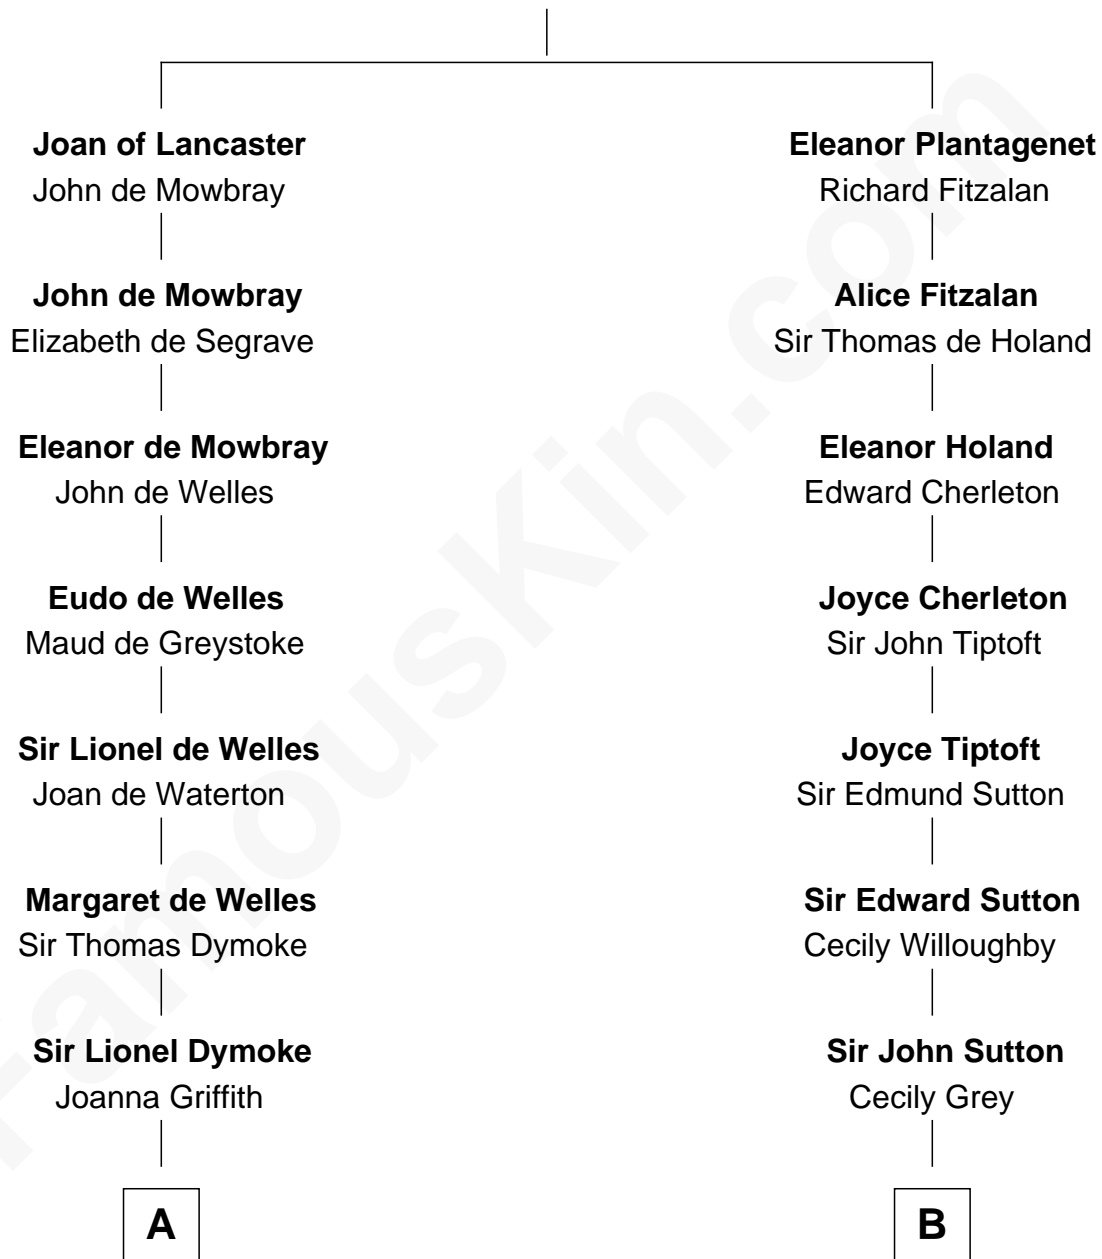

# FamousKin.com Relationship Chart of

**Ichabod Goodwin**

*27th Governor of New Hampshire*

17th cousin 1 time removed of

**Dr. H. H. Holmes**

*Serial Killer aka "Devil in the White City"*

**Henry Plantagenet**  
Maud de Chaworth

**C**

**Levi Horton Mudgett**

Theodate Page Price

**Dr. H. H. Holmes**

*Serial Killer Dr. H. H. Holmes*

FamousKin.com