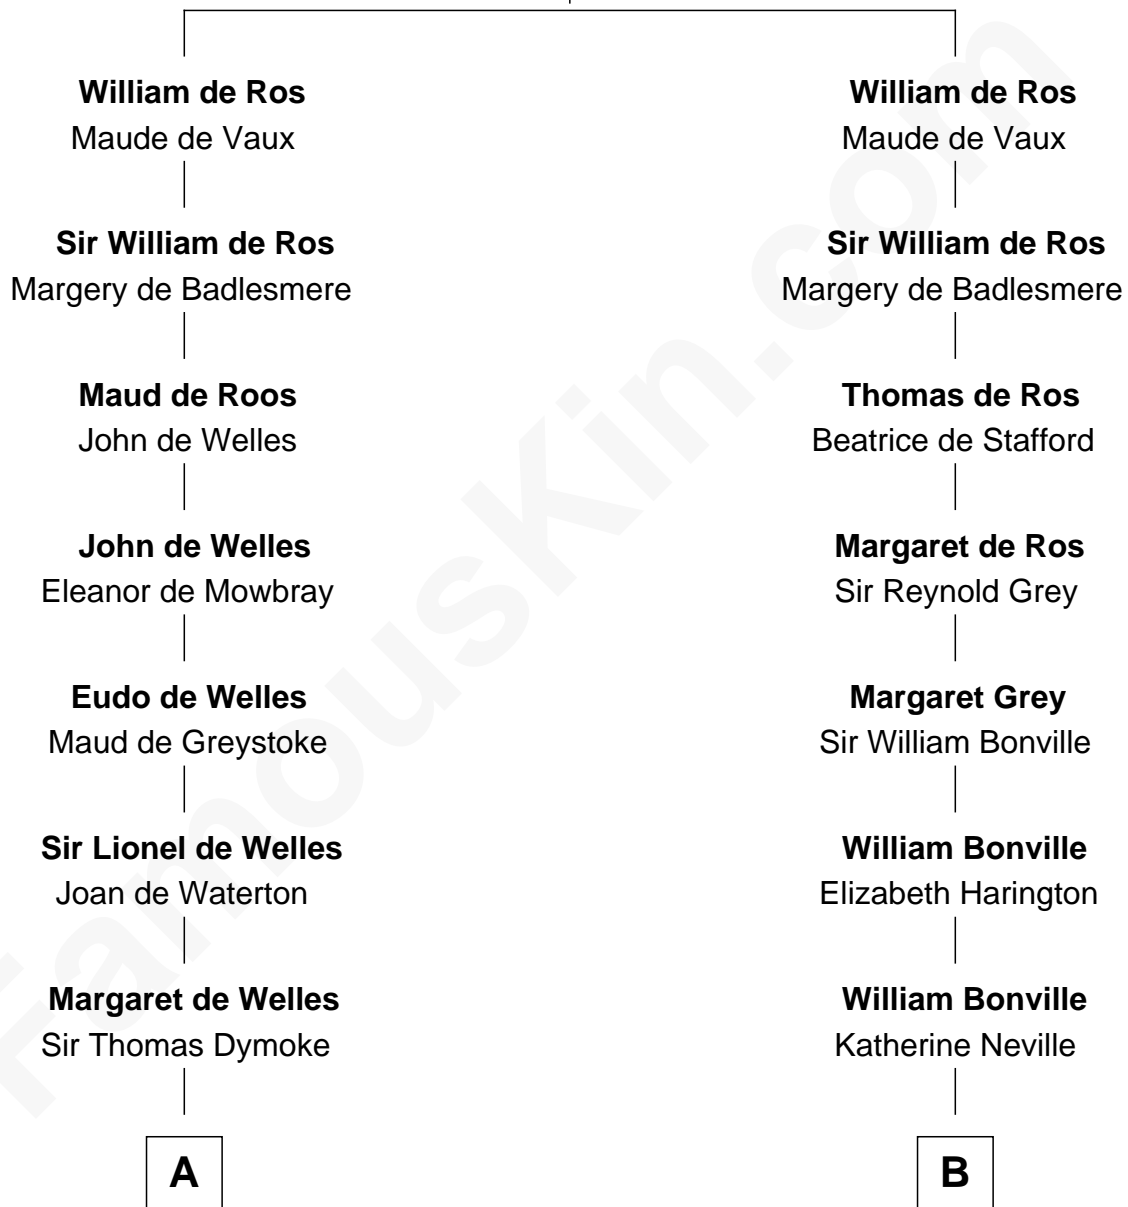

FamousKin.com Relationship Chart of

Ichabod Goodwin

27th Governor of New Hampshire

18th cousin 2 times removed of

Dr. H. H. Holmes

Serial Killer aka "Devil in the White City"

Sir Robert de Ros

Isabel de Aubeney

C

Samuel Goodwin
Anna Thompson Gerrish

Ichabod Goodwin
27th Governor of New Hampshire

D

Samuel Mudgett
Mary Morrill

Scribner Mudgett
Nancy Prescott

Levi Horton Mudgett
Theodate Page Price

Dr. H. H. Holmes
Serial Killer Dr. H. H. Holmes