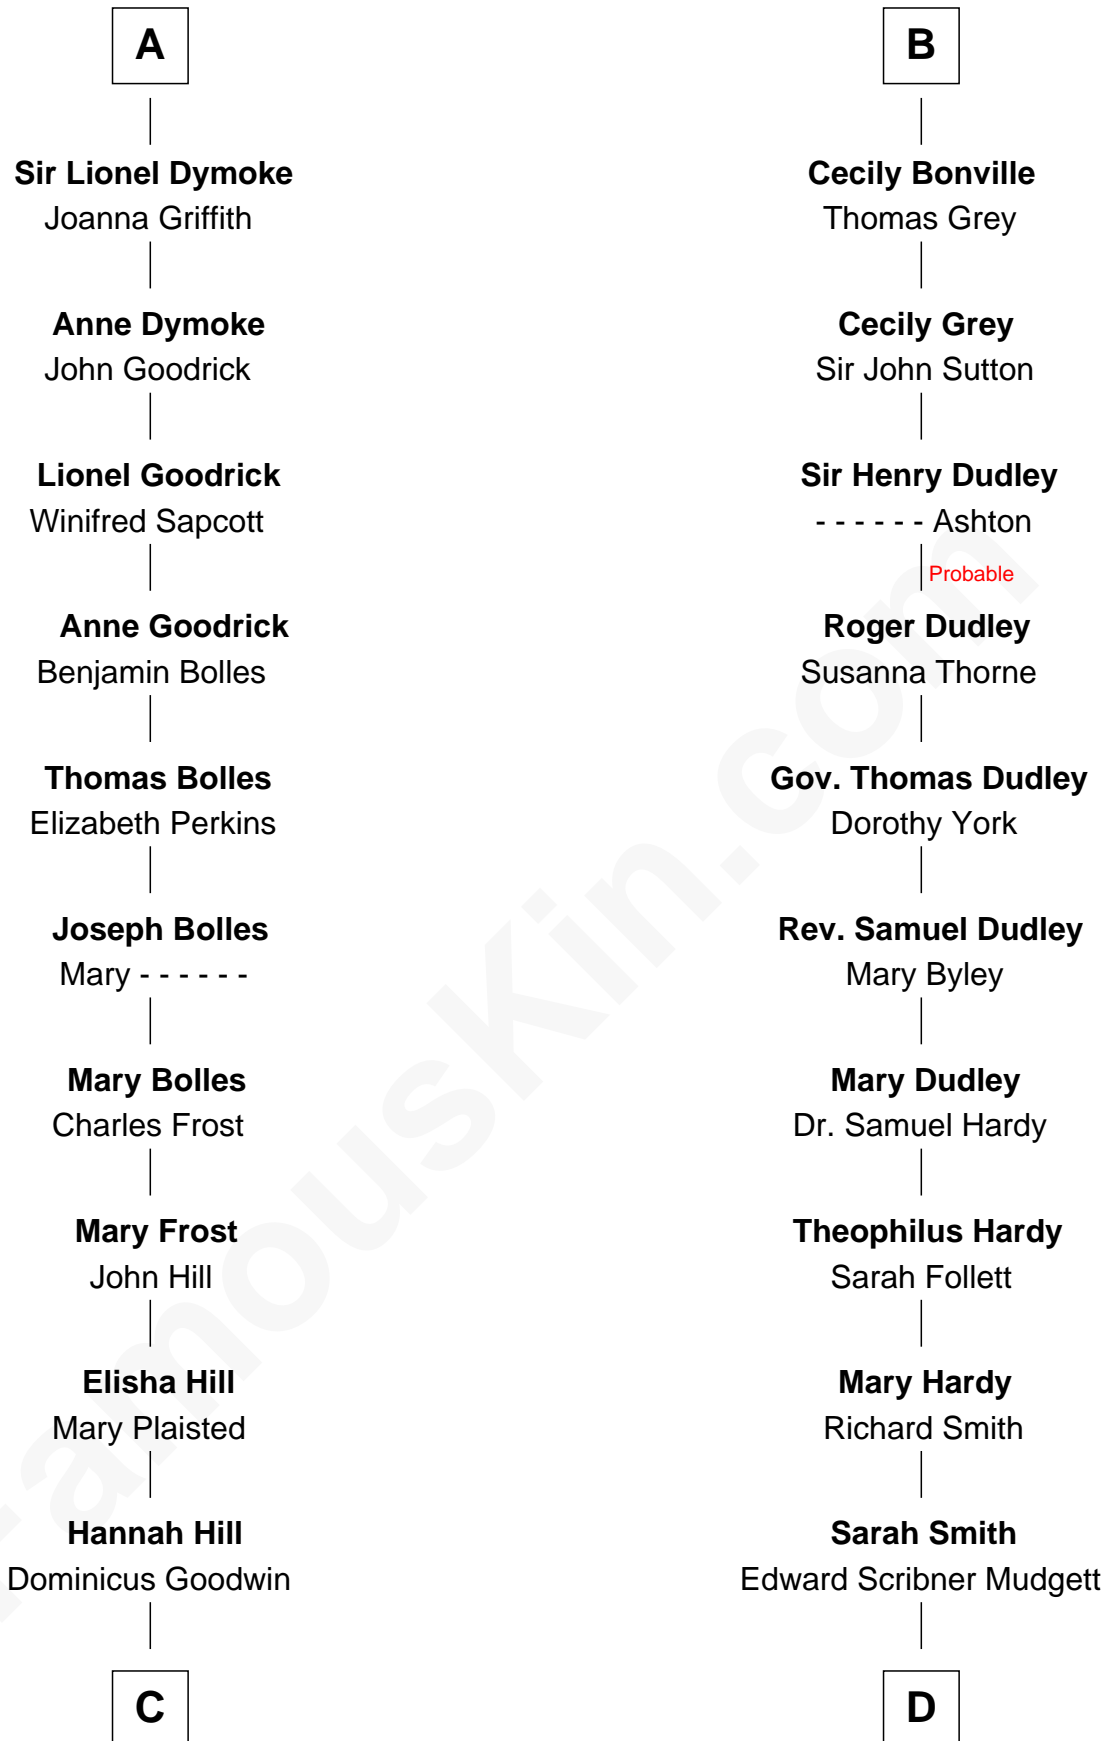

FamousKin.com Relationship Chart of

Ichabod Goodwin

27th Governor of New Hampshire

18th cousin 2 times removed of

Dr. H. H. Holmes

Serial Killer aka "Devil in the White City"

Sir Robert de Ros

Isabel de Aubeney

C

Samuel Goodwin
Anna Thompson Gerrish

Ichabod Goodwin
27th Governor of New Hampshire

D

Samuel Mudgett
Mary Morrill

Scribner Mudgett
Nancy Prescott

Levi Horton Mudgett
Theodate Page Price

Dr. H. H. Holmes
Serial Killer Dr. H. H. Holmes