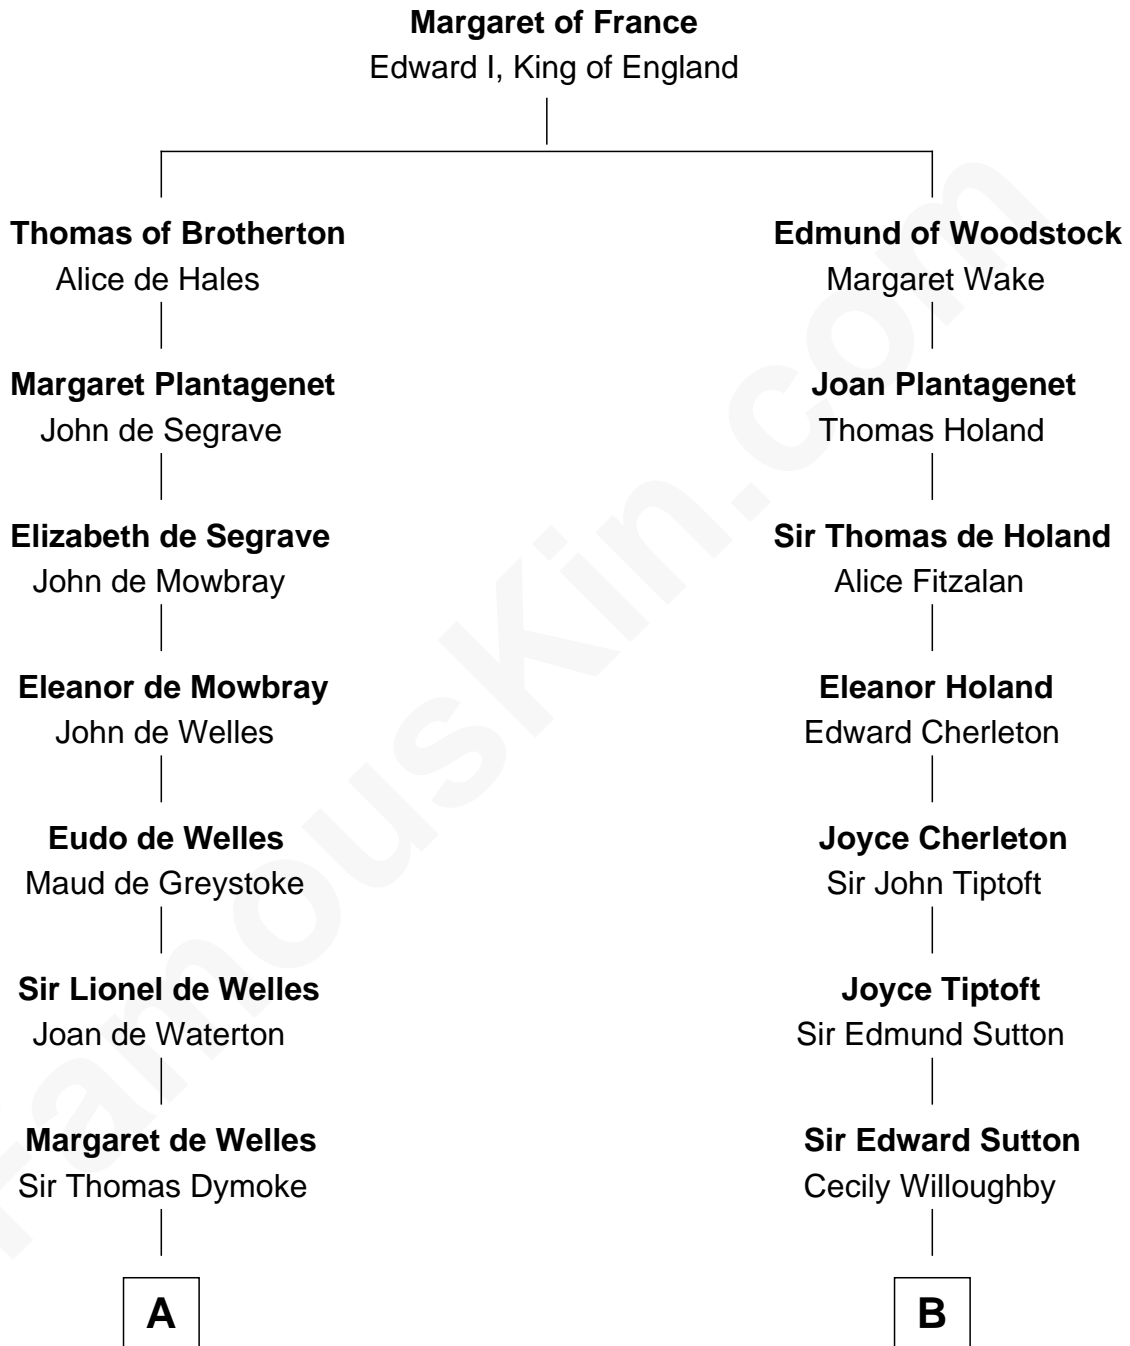

FamousKin.com Relationship Chart of

Ichabod Goodwin

27th Governor of New Hampshire

18th cousin 1 time removed of

Dr. H. H. Holmes

Serial Killer aka "Devil in the White City"

C

Samuel Goodwin
Anna Thompson Gerrish

Ichabod Goodwin
27th Governor of New Hampshire

D

Scribner Mudgett
Nancy Prescott

Levi Horton Mudgett
Theodate Page Price

Dr. H. H. Holmes
Serial Killer Dr. H. H. Holmes

FamousKin.com