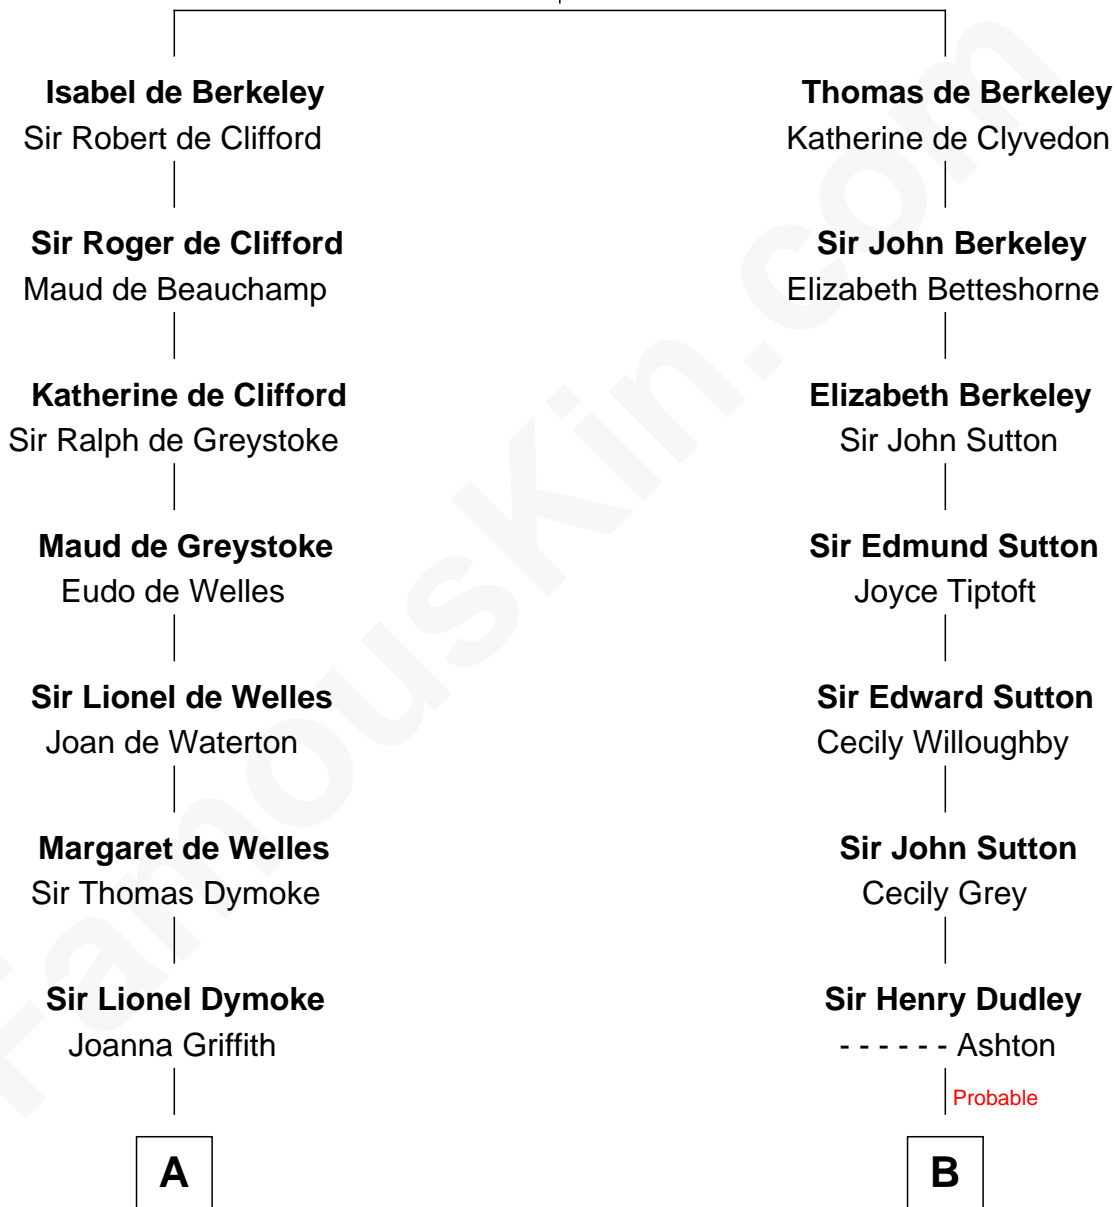

# FamousKin.com Relationship Chart of

**Ichabod Goodwin**

*27th Governor of New Hampshire*

17th cousin of

**Dr. H. H. Holmes**

*Serial Killer aka "Devil in the White City"*

**Sir Maurice de Berkeley**

Eve la Zouche

**A**

**Anne Dymoke**  
John Goodrick

**Lionel Goodrick**  
Winifred Sappcott

**Anne Goodrick**  
Benjamin Bolles

**Thomas Bolles**  
Elizabeth Perkins

**Joseph Bolles**  
Mary - - - - -

**Mary Bolles**  
Charles Frost

**Mary Frost**  
John Hill

**Elisha Hill**  
Mary Plaisted

**Hannah Hill**  
Dominicus Goodwin

**Samuel Goodwin**  
Anna Thompson Gerrish

**Ichabod Goodwin**  
*27th Governor of New Hampshire*

**B**

**Roger Dudley**  
Susanna Thorne

**Samuel Mudgett**  
Mary Morrill

**Scribner Mudgett**  
Nancy Prescott

**Levi Horton Mudgett**  
Theodate Page Price

**Dr. H. H. Holmes**  
*Serial Killer Dr. H. H. Holmes*