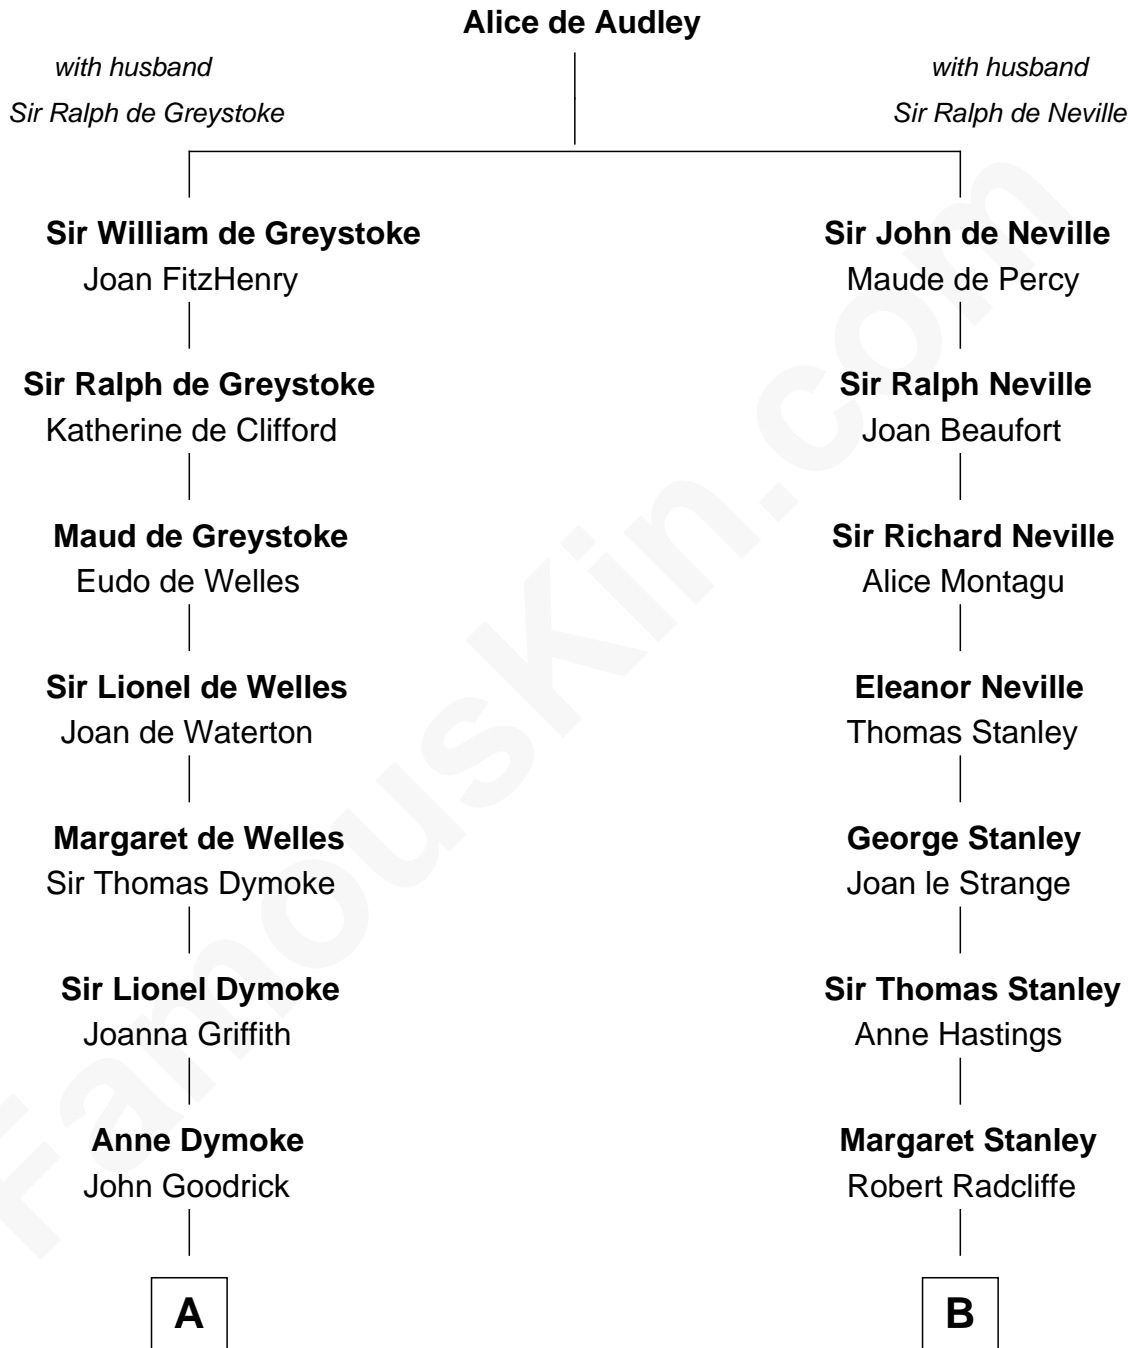

# FamousKin.com Relationship Chart of

**Ichabod Goodwin**

*27th Governor of New Hampshire*

**16th cousin 3 times removed of**

**Franklin D. Roosevelt**

*32nd U.S. President*

**C**

—  
**Mary Rebecca Aspinwall**

Isaac Daniel Roosevelt

—  
**James Roosevelt**

Sara Delano

—  
**Franklin D. Roosevelt**

*32nd U.S. President*

FamousKin.com