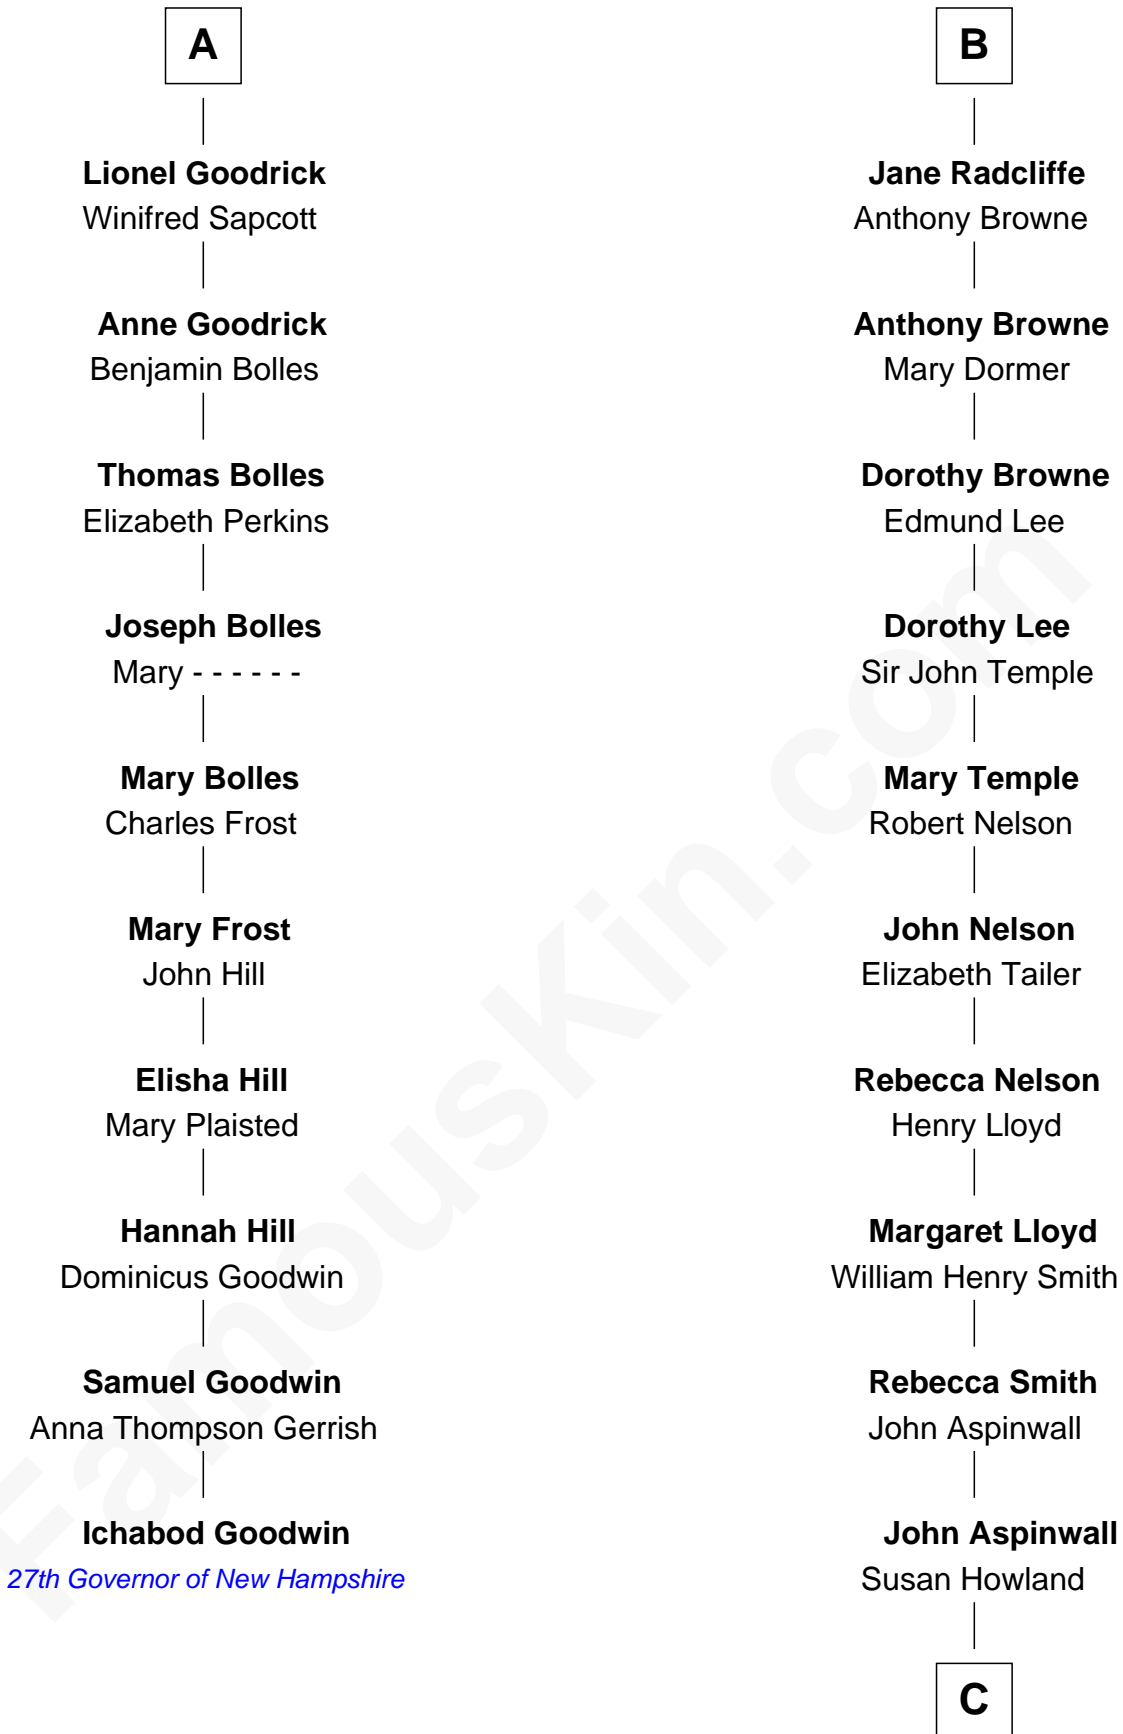

# FamousKin.com Relationship Chart of

**Ichabod Goodwin**

*27th Governor of New Hampshire*

**16th cousin 3 times removed of**

**Franklin D. Roosevelt**

*32nd U.S. President*

**C**

—  
**Mary Rebecca Aspinwall**

Isaac Daniel Roosevelt

—  
**James Roosevelt**

Sara Delano

—  
**Franklin D. Roosevelt**

*32nd U.S. President*

FamousKin.com