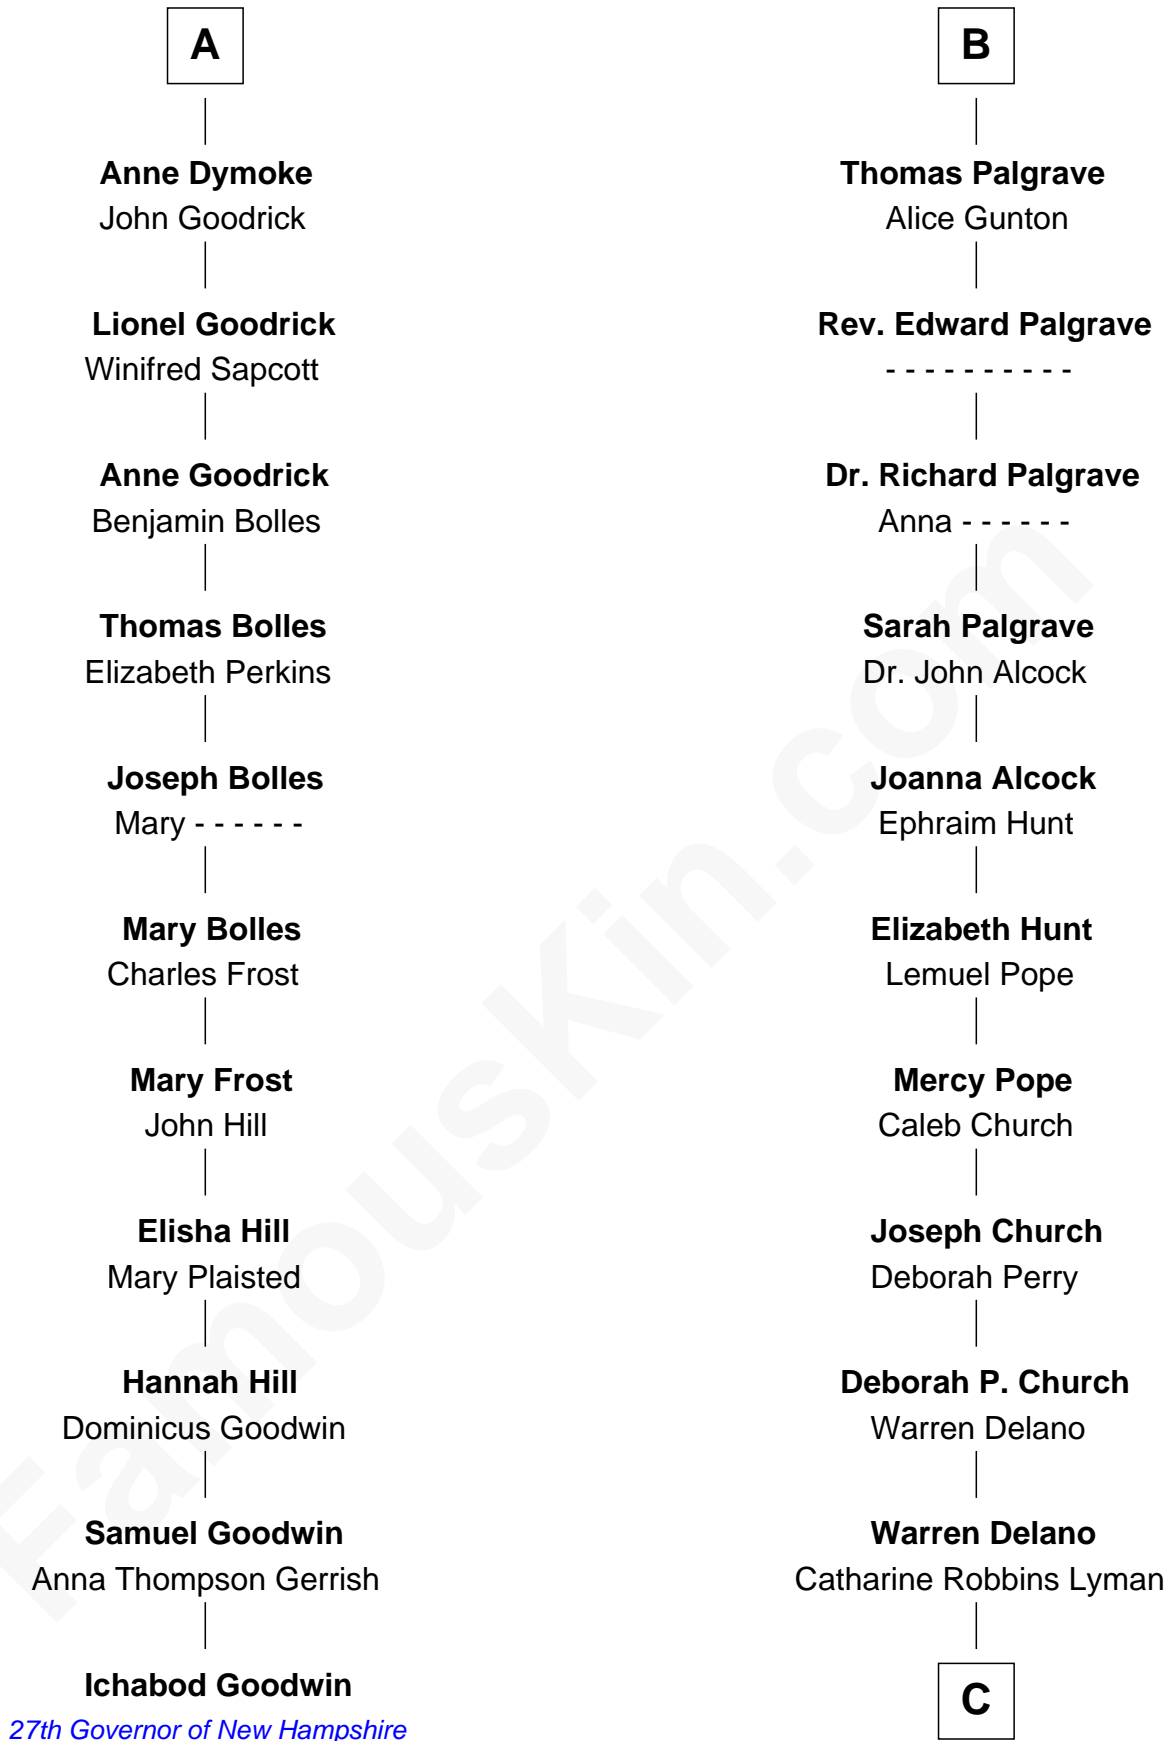

FamousKin.com Relationship Chart of

Ichabod Goodwin

27th Governor of New Hampshire

17th cousin 1 time removed of

Franklin D. Roosevelt

32nd U.S. President

Henry Plantagenet

Maud de Chaworth

C

Sara Delano
James Roosevelt

Franklin D. Roosevelt
32nd U.S. President

FamousKin.com